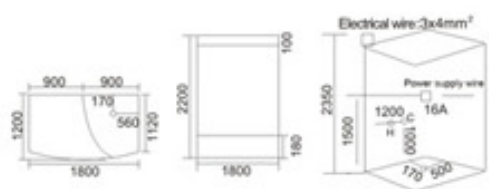

KB-941 白松木
1800x1200x2200mm

配置功能	Configured Functions
桑拿浴 3KW	Sauna 3KW
蒸汽浴 3KW	Steam bath 3KW
收音机	Radio
外接CD	CD connection
电话接听	Telephone receiver
温度显示/调节	Temperature indication / adjustment
时间显示/调节	Time indication / adjustment
排气扇	Exhaust fan
照明灯	Illuminating lamp
背景灯	Background light
背部针刺按摩	Back acupuncture massage
顶部花洒	Top shower
活动花洒	Hand shower
臭氧	Ozone disinfection
功能转换	Functional changeover switch
脚部按摩	Foot massage