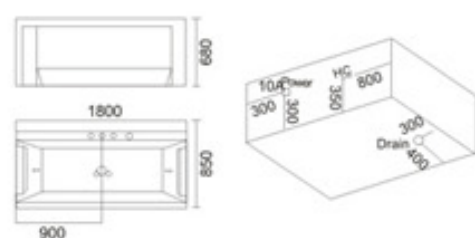

KB-431
1800x850x680mm

配置功能	Configured Functions
1x1.0HP 冲浪泵	1x1.0HP Surfing Pump
冷热水开关	Cold / Hot Water Switch
手提花洒	Lift the Flower Spread
浴缸去水	Drain Bathtub
冲浪喷嘴	Surf Nozzle
瀑布	Waterfalls