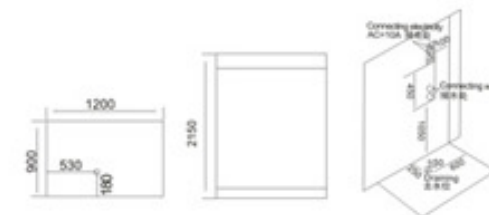

KB-822
1200x900x2150mm
1300x1000x2150mm