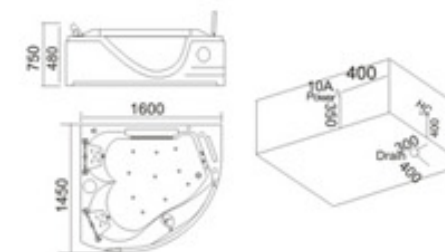

KB-386
1600x1450x750mm

配置功能	Configured Functions
1x1.0HP 冲浪泵	1x1.0HP Surfing Pump
冷热水开关	Cold / Hot Water Switch
手提花洒	Lift the Flower Spread
浴缸去水	Drain Bathtub
冲浪喷嘴	Surf Nozzle
瀑布	Waterfalls