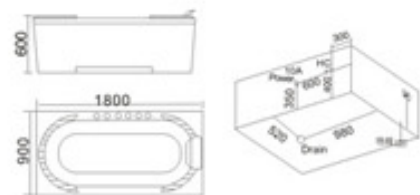

KB-621
1800x900x600mm

配置功能	Configured Functions
1x1.0HP 冲浪泵	1x1.0HP Surfing Pump
冷热水开关	Cold / Hot Water Switch
手提花洒	Lift the Flower Spread
浴缸去水	Drain Bathtub
冲浪喷嘴	Surf Nozzle
瀑布	Waterfalls