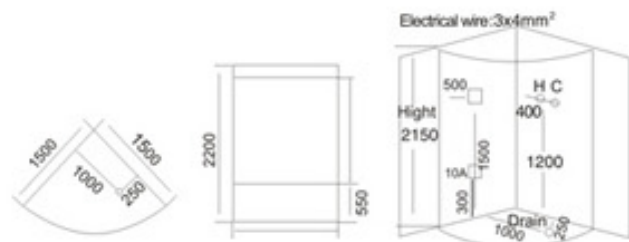

KB-801-3
1500x1500x2200mm