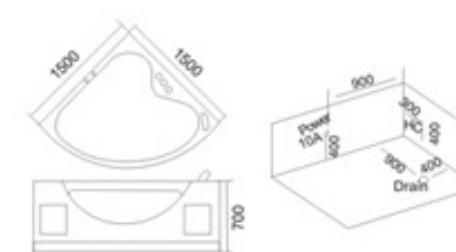

KB-451
1500x1500x700mm

配置功能	Configured Functions
1x1.0HP 冲浪泵	1x1.0HP Surfing Pump
冷热水开关	Cold / Hot Water Switch
手提花洒	Lift the Flower Spread
浴缸去水	Drain Bathtub
冲浪喷嘴	Surf Nozzle
瀑布	Waterfalls