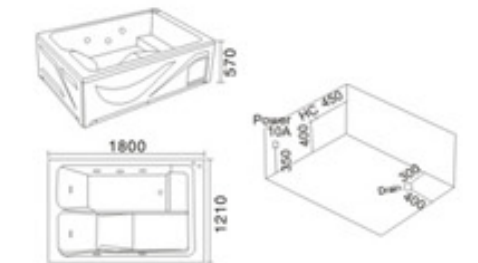

KB-612
1800x1210x570mm

配置功能	Configured Functions
1x1.0HP 冲浪泵	1x1.0HP Surfing Pump
冷热水开关	Cold / Hot Water Switch
手握花洒	Lift the Flower Spread
浴缸去水	Drain Bathtub
冲浪喷嘴	Surf Nozzle
瀑布	Waterfalls