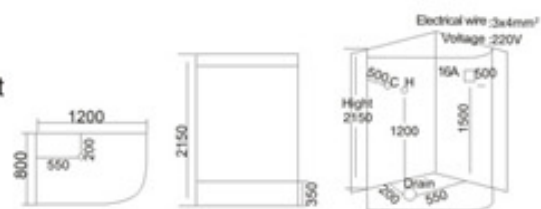

KB-805  
1200x900x2200mm

KB-806  
1200x800x2150mm  
左右裙 Left/Right Skirt

KB-807  
1000x800x2150mm  
1200x800x2150mm  
1200x900x2150mm  
左右弧 Left/Right Arc

KB-811 TV DVD  
1600x900x2150mm  
左右裙 Left/Right Skirt