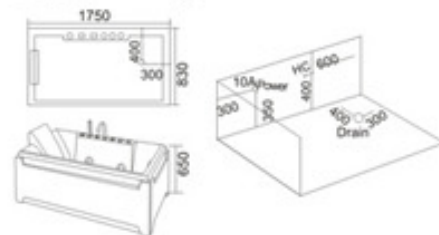

KB-348  
1500x1500x700mm

配置功能	Configured Functions
1x1.0HP 冲浪泵	1x1.0HP Surfing Pump
冷热水开关	Cold / Hot Water Switch
手握花洒	Lift the Flower Spread
浴缸去水	Drain Bathtub
冲浪喷嘴	Surf Nozzle
瀑布	Waterfalls

KB-349  
1500x800x680mm  
1750x830x650mm  
左右裙 Left/Right Skirt