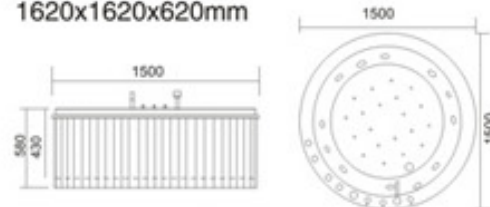

KB-421
1200x1200x580mm
1350x1350x580mm
1500x1500x580mm
1620x1620x620mm

配置功能	Configured Functions
1x1.0匹 冲浪水泵	1x1.0HP Surfing Pump
冲浪大喷嘴6个	Large-size Nozzle for Surfing, 6
瀑布	Waterfall
冷热水开关	Cold/Hot Water Faucet
浴缸去水	Bathtub Water Drainage
调节开关	Adjustment Switch
启动开关	Start Switch
泡泡浴(可选配)	Bubble Bath (optional)
冲浪按摩浴	Surf Massage
花洒淋浴	Shower