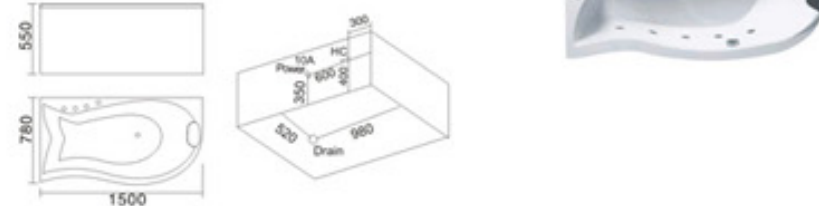

# Concealed Massage Bathtub Series

嵌入式按摩缸系列

嵌入式按摩缸系列  
Concealed Massage Bathtub Series

KB-3001 瀑布缸  
1300x1300x610mm  
1350x1350x610mm  
1400x1400x610mm  
1500x1500x610mm  
1600x1600x610mm  
1700x1700x610mm  
1800x1800x610mm  
1900x1900x610mm  
2000x2000x610mm