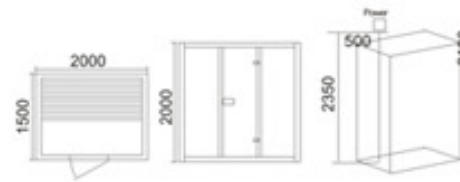

KB-1042 铁杉木  
1200x900x2000mm  
可非标订做

KB-1043 铁杉木  
2000x1500x2000mm  
可非标订做

KB-1040 铁杉木  
1200x1000x2000mm  
可非标订做

KB-1041 铁杉木  
2000x1500x2000mm  
可非标订做

KB-1044 铁杉木  
1200x1100x2000mm  
可非标订做

KB-1045 铁杉木  
1500x1100x2000mm  
可非标订做