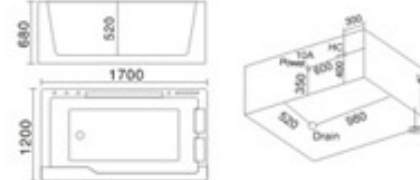

KB-623-1 瀑布缸
1700x1200x680mm
1700x1300x680mm
三面裙

配置功能	Configured Functions
1x1.0HP 冲浪泵	1x1.0HP Surfing Pump
冷热水开关	Cold / Hot Water Switch
手提花洒	Lift the Flower Spread
浴缸去水	Drain Bathtub
冲浪喷嘴	Surf Nozzle
瀑布	Waterfalls