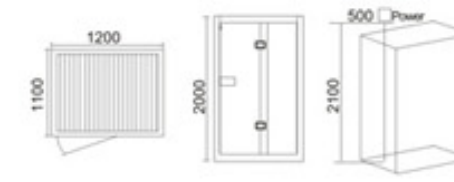

KB-1042 铁杉木  
1200x900x2000mm  
可非标订做

KB-1043 铁杉木  
2000x1500x2000mm  
可非标订做

KB-1040 铁杉木  
1200x1000x2000mm  
可非标订做

KB-1041 铁杉木  
2000x1500x2000mm  
可非标订做

KB-1044 铁杉木  
1200x1100x2000mm  
可非标订做

KB-1045 铁杉木  
1500x1100x2000mm  
可非标订做