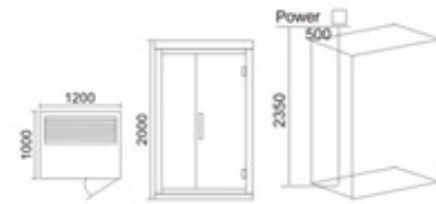

KB-1019 红松木  
1500x1000x2000mm  
可非标订做

KB-1020 红松木  
1500x1000x2000mm  
可非标订做

KB-1021 铁杉木  
1200x1000x2000mm  
可非标订做

KB-1022 铁杉木  
1200x1000x2000mm  
可非标订做

KB-1026 铁杉木  
1300x1100x2000mm  
可非标订做

KB-1027 红松木  
1200x1050x2000mm  
可非标订做