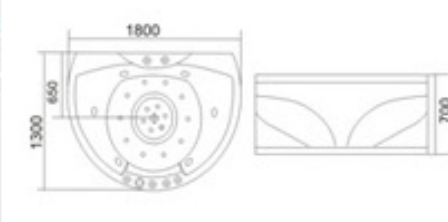

KB-428
1800x1300x700mm

配置功能	Configured Functions
1x1.0HP 冲浪泵	1x1.0HP Surfing Pump
冷热水开关	Cold / Hot Water Switch
手提花洒	Lift the Flower Spread
浴缸去水	Drain Bathtub
冲浪喷嘴	Surf Nozzle
瀑布	Waterfalls