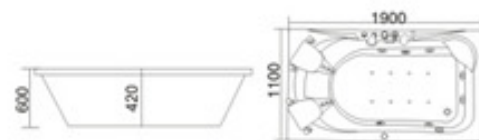

KB-3019
1900x1100x600mm
左右裙 Left/Right Skirt