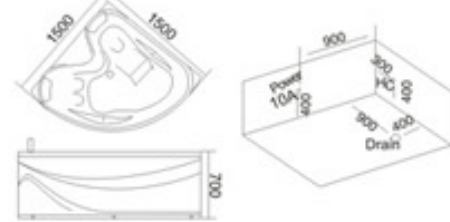

KB-425
1500x1500x700mm

配置功能	Configured Functions
1x1.0HP 冲浪泵	1x1.0HP Surfing Pump
冷热水开关	Cold / Hot Water Switch
手提花洒	Lift the Flower Spread
浴缸去水	Drain Bathtub
冲浪喷嘴	Surf Nozzle
瀑布	Waterfalls