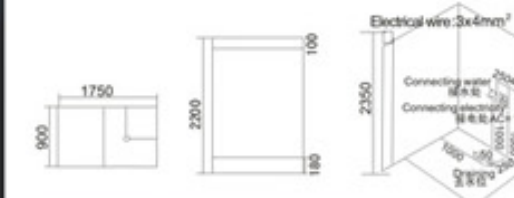

KB-952
1750x900x2200mm