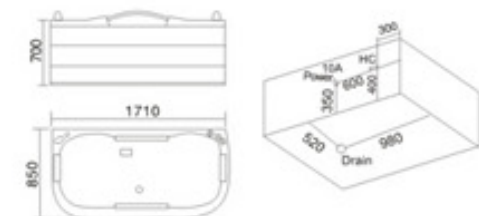

KB-619
1710x850x700mm

配置功能 Configured Functions

1x1.0HP 冲浪泵	1x1.0HP Surfing Pump
冷热水开关	Cold / Hot Water Switch
手握花洒	Lift the Flower Spread
浴缸去水	Drain Bathtub
冲浪喷嘴	Surf Nozzle
瀑布	Waterfalls