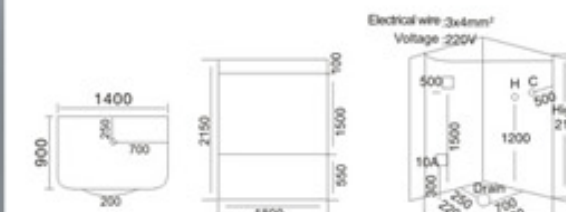

KB-819-1
1400x900x2150mm
1800x980x2150mm

配置功能	Configured Functions
智能触摸式大液晶显示屏	Smart touch-large LCD screen
蒸汽浴 3KW	Steam bath 3KW
收音机	Radio
外接CD	CD connection
温度显示/调节	Temperature indication/adjustment
时间显示/调节	Time indication/adjustment
排气扇	Exhaust fan
照明灯	Illuminating lamp
背部针刺按摩	Back acupuncture massage
顶部花洒	Top shower
活动花洒	Movable shower
功能转换	Functional changeover
冲浪水力按摩	Water pressure massage
防溢保护	Overflow protection
背部按摩	Back massage