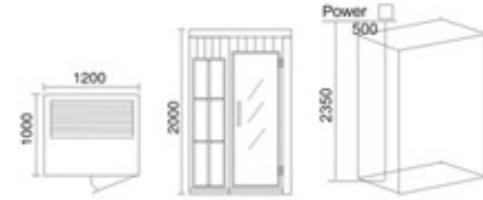

KB-1014 铁杉木
1200x1000x2000mm
可非标订做