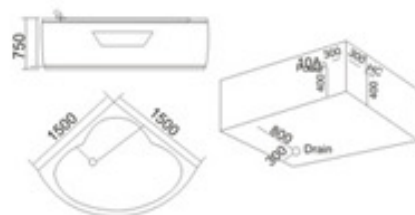

KB-381
1500x1500x750mm

配置功能	Configured Functions
1x1.0HP 冲浪泵	1x1.0HP Surfing Pump
冷热水开关	Cold / Hot Water Switch
手提花洒	Lift the Flower Spread
浴缸去水	Drain Bathtub
冲浪喷嘴	Surf Nozzle
瀑布	Waterfalls