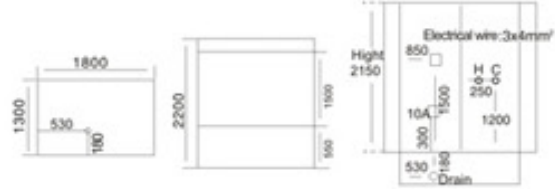

KB-895
1800x1300x2200mm

配置功能	Configured Functions
电脑控制面板	Computerized control panel
蒸汽浴 4.5KW	Steam bath 4.5KW
收音机	Radio
外接CD	CD connection
温度显示/调节	Temperature indication/adjustment
时间显示/调节	Time indication/adjustment
排气扇	Exhaust fan
照明灯	Illuminating lamp
背部针刺按摩	Back acupuncture massage
顶部花洒	Top shower
活动花洒	Movable shower
功能转换	Functional changeover
冲浪水力按摩	Water pressure massage
防溢保护	Overflow protection
背部按摩	Back massage