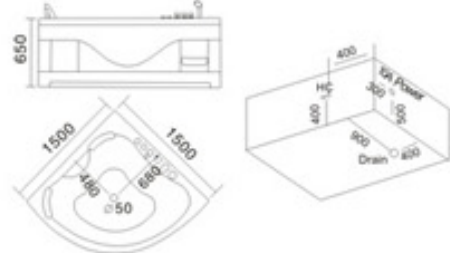

KB-430
1500x1500x650mm

配置功能	Configured Functions
1x1.0HP 冲浪泵	1x1.0HP Surfing Pump
冷热水开关	Cold / Hot Water Switch
手提花洒	Lift the Flower Spread
浴缸去水	Drain Bathtub
冲浪喷嘴	Surf Nozzle
瀑布	Waterfalls