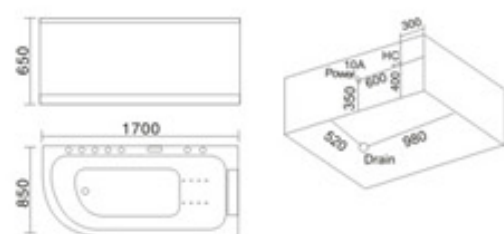

KB-478 瀑布缸
1700x850x650mm
1800x850x650mm

配置功能	Configured Functions
1x1.0HP 冲浪泵	1x1.0HP Surfing Pump
冷热水开关	Cold / Hot Water Switch
手握花洒	Lift the Flower Spread
浴缸去水	Drain Bathtub
冲浪喷嘴	Surf Nozzle
瀑布	Waterfalls