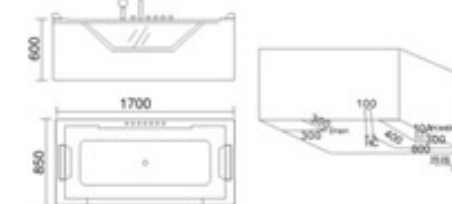

KB-606
1700x850x600mm
三面裙

配置功能	Configured Functions
1x1.0HP 冲浪泵	1x1.0HP Surfing Pump
冷热水开关	Cold / Hot Water Switch
手提花洒	Lift the Flower Spread
浴缸去水	Drain Bathtub
冲浪喷嘴	Surf Nozzle
瀑布	Waterfalls