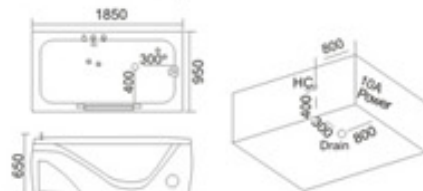

KB-312
1850x950x650mm
左右裙 Left/Right Skirt

配置功能	Configured Functions
1x1.0HP 冲浪泵	1x1.0HP Surfing Pump
冷热水开关	Cold / Hot Water Switch
手握手洒	Lift the Flower Spread
浴缸去水	Drain Bathtub
冲浪喷嘴	Surf Nozzle
瀑布	Waterfalls