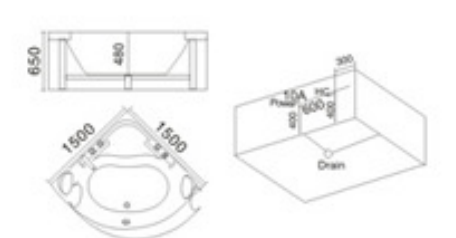

KB-434
1500x1500x650mm

配置功能	Configured Functions
1x1.0HP 冲浪泵	1x1.0HP Surfing Pump
冷热水开关	Cold / Hot Water Switch
手提花洒	Lift the Flower Spread
浴缸去水	Drain Bathtub
冲浪喷嘴	Surf Nozzle
瀑布	Waterfalls