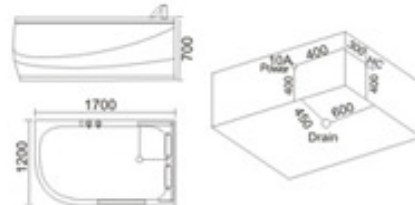

KB-397
1700x1200x700mm
左右裙 Left/Right Skirt

配置功能 Configured Functions

1x1.0HP 冲浪泵	1x1.0HP Surfing Pump
冷热水开关	Cold / Hot Water Switch
手提花洒	Lift the Flower Spread
浴缸去水	Drain Bathtub
冲浪喷嘴	Surf Nozzle
瀑布	Waterfalls