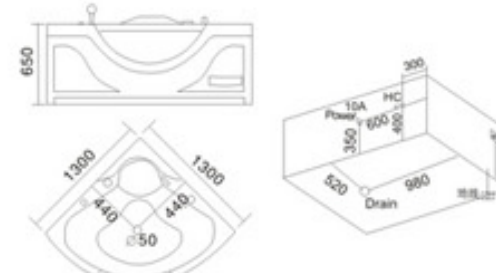

KB-444
1300x1300x650mm

配置功能	Configured Functions
1x1.0HP 冲浪泵	1x1.0HP Surfing Pump
冷热水开关	Cold / Hot Water Switch
手握花洒	Lift the Flower Spread
浴缸去水	Drain Bathtub
冲浪喷嘴	Surf Nozzle
瀑布	Waterfalls