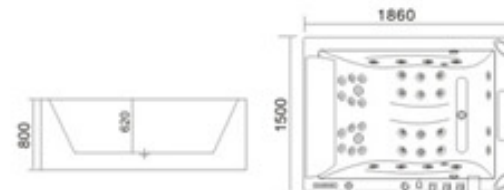

配置功能	Configured Functions
电脑控制面板	Computer Panel
1x2.0HP冲浪泵	1x2.0HP surf pump
1x400W风泵	1x400W air pumps
冲浪大喷嘴14个	Surfing big nozzle 14
细喷嘴12个	Small nozzle 12
泡泡浴12个	Bulbs bath 12
功能转换	Functional transformation
冷热水开关	Hot and cold water switch
防溢保护	Anti-overflow protection
去水器	Drain
17#自动升降防水TV	17# auto lift Waterproof TV
升降喇叭2个	Lifting Speaker 2
枕头	Pillows
活动花洒	Activities Shower
FM收音	FM radio