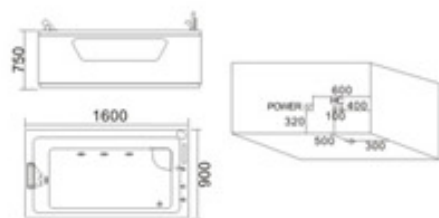

KB-392
1600x900x750mm

配置功能 Configured Functions

1x1.0HP 冲浪泵	1x1.0HP Surfing Pump
冷热水开关	Cold / Hot Water Switch
手提花洒	Lift the Flower Spread
浴缸去水	Drain Bathtub
冲浪喷嘴	Surf Nozzle
瀑布	Waterfalls