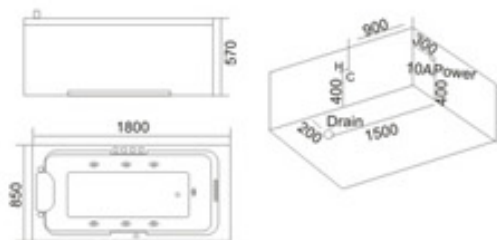

KB-614
1800x850x570mm

配置功能 Configured Functions

1x1.0HP 冲浪泵	1x1.0HP Surfing Pump
冷热水开关	Cold / Hot Water Switch
手握花洒	Lift the Flower Spread
浴缸去水	Drain Bathtub
冲浪喷嘴	Surf Nozzle
瀑布	Waterfalls