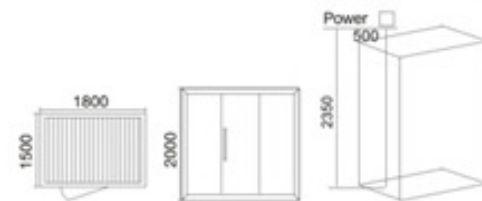

KB-1046 红松木  
1200x1000x2000mm  
可非标订做

KB-1047 红松木  
1800x1800x2000mm  
可非标订做

KB-1050 红松木  
2000x1500x2000mm  
可非标订做

KB-1051 红松木  
1200x1200x2000mm  
可非标订做

KB-1048 红松木  
1800x1500x2000mm  
可非标订做

KB-1049 红松木  
1800x1500x2000mm  
可非标订做