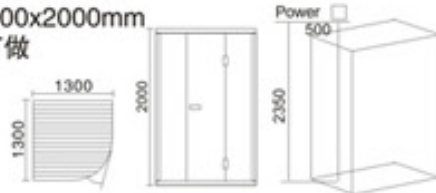

KB-1025 红松木
1300x1300x2000mm
可非标订做