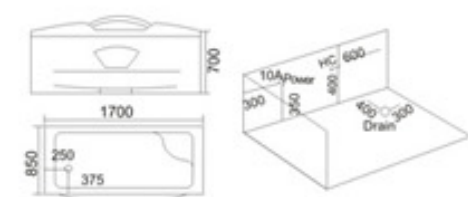

KB-395-1
1700x850x700mm
左右裙 Left/Right Skirt

配置功能 Configured Functions

1x1.0HP 冲浪泵	1x1.0HP Surfing Pump
冷热水开关	Cold / Hot Water Switch
手提花洒	Lift the Flower Spread
浴缸去水	Drain Bathtub
冲浪喷嘴	Surf Nozzle
瀑布	Waterfalls