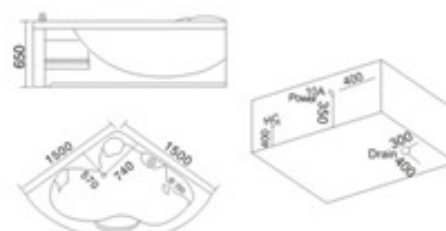

KB-407
1500x1500x650mm

配置功能	Configured Functions
1x1.0HP 冲浪泵	1x1.0HP Surfing Pump
冷热水开关	Cold / Hot Water Switch
手握花洒	Lift the Flower Spread
浴缸去水	Drain Bathtub
冲浪喷嘴	Surf Nozzle
瀑布	Waterfalls