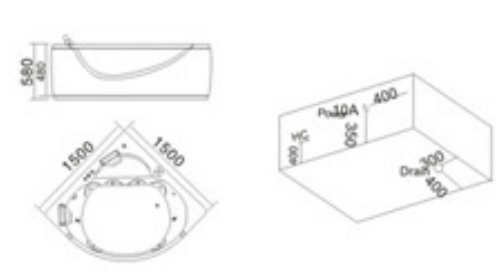

KB-445
1500x1500x580mm

配置功能	Configured Functions
1x1.0HP 冲浪泵	1x1.0HP Surfing Pump
冷热水开关	Cold / Hot Water Switch
手握花洒	Lift the Flower Spread
浴缸去水	Drain Bathtub
冲浪喷嘴	Surf Nozzle
瀑布	Waterfalls