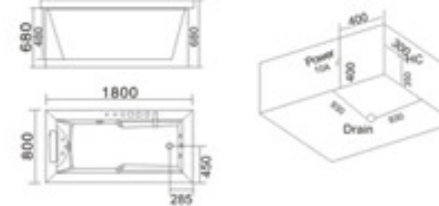

KB-3008
1600x850x680mm
1800x800x680mm
1800x900x680mm

配置功能	Configured Functions
1x1.0HP 冲浪泵	1x1.0HP Surfing Pump
冷热水开关	Cold / Hot Water Switch
手提花洒	Lift the Flower Spread
浴缸去水	Drain Bathtub
冲浪喷嘴	Surf Nozzle
瀑布	Waterfalls