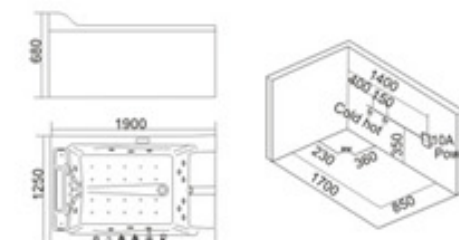

KB-480
1900x1250x680mm

配置功能	Configured Functions
1x1.0HP 冲浪泵	1x1.0HP Surfing Pump
冷热水开关	Cold / Hot Water Switch
手握花洒	Lift the Flower Spread
浴缸去水	Drain Bathtub
冲浪喷嘴	Surf Nozzle
瀑布	Waterfalls