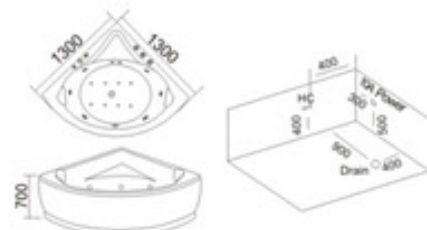

KB-429
1300x1300x700mm
1500x1500x700mm

配置功能	Configured Functions
1x1.0HP 冲浪泵	1x1.0HP Surfing Pump
冷热水开关	Cold / Hot Water Switch
手提花洒	Lift the Flower Spread
浴缸去水	Drain Bathtub
冲浪喷嘴	Surf Nozzle
瀑布	Waterfalls