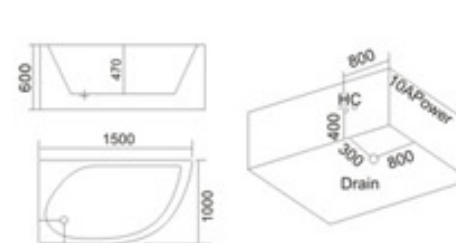

KB-455
1500x1000x600mm

配置功能	Configured Functions
1x1.0HP 冲浪泵	1x1.0HP Surfing Pump
冷热水开关	Cold / Hot Water Switch
手握花洒	Lift the Flower Spread
浴缸去水	Drain Bathtub
冲浪喷嘴	Surf Nozzle
瀑布	Waterfalls