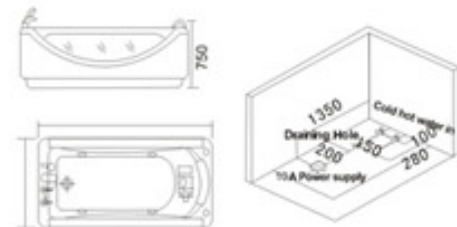

KB-319
1600x850x750mm
1820x850x750mm

配置功能	Configured Functions
1x1.0HP 冲浪泵	1x1.0HP Surfing Pump
冷热水开关	Cold / Hot Water Switch
手提花洒	Lift the Flower Spread
浴缸去水	Drain Bathtub
冲浪喷嘴	Surf Nozzle
瀑布	Waterfalls