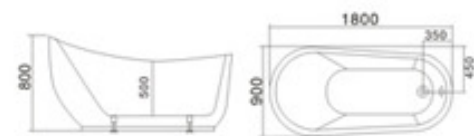

KB-508
1500x750x750mm
1600x750x750mm
1700x800x750mm
1800x900x800mm