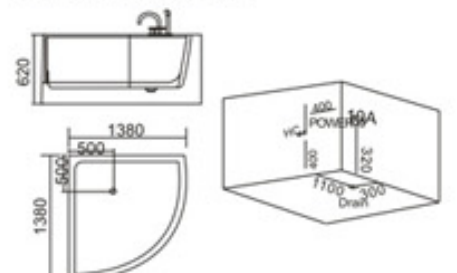

KB-320
1380x1380x620mm

配置功能	Configured Functions
1x1.0HP 冲浪泵	1x1.0HP Surfing Pump
冷热水开关	Cold / Hot Water Switch
手提花洒	Lift the Flower Spread
浴缸去水	Drain Bathtub
冲浪喷嘴	Surf Nozzle
瀑布	Waterfalls