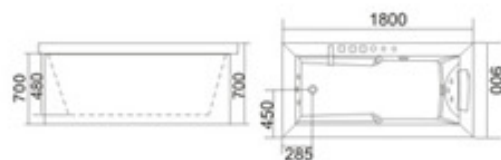

KB-3018
1600x850x700mm
1800x880x700mm
1800x900x700mm
左右裙 Left/Right Skirt

配置功能	Configured Functions
1x1.0HP 冲浪泵	1x1.0HP Surfing Pump
冷热水开关	Cold / Hot Water Switch
手提花洒	Lift the Flower Spread
浴缸去水	Drain Bathtub
冲浪喷嘴	Surf Nozzle
瀑布	Waterfalls