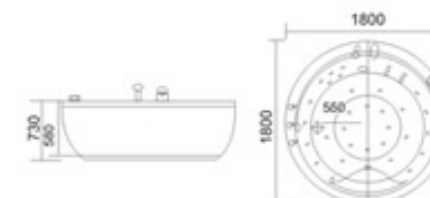

KB-371
1800x1800x730mm

配置功能 Configured Functions

1x1.0HP 冲浪水泵	1x1.0HP Hydro Massage Pump
冲浪大喷嘴6个	Big Hydro Massage Jets 6
瀑布	Waterfall
冷热水开关	Cold And Hot Water Faucet
浴缸去水	Bathtub Water Drainage
调节开关	Hydro Massage Adjustable Switch
启动开关	Power On/Off
泡泡浴(可选配)	Air Bubble (optional)
冲浪按摩浴	Hydro Massage
花洒淋浴	Hand Shower