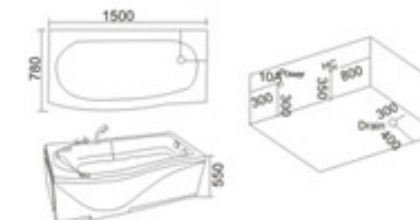

KB-345
1400x780x550mm
1500x780x550mm
1600x830x620mm
1700x850x600mm
左右裙 Left/Right Skirt

配置功能	Configured Functions
1x1.0HP 冲浪泵	1x1.0HP Surfing Pump
冷热水开关	Cold / Hot Water Switch
手握花洒	Lift the Flower Spread
浴缸去水	Drain Bathtub
冲浪喷嘴	Surf Nozzle
瀑布	Waterfalls