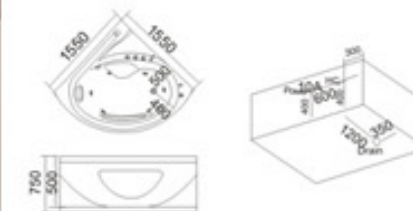

KB-360
1550x1550x750mm

配置功能	Configured Functions
1x1.0HP 冲浪泵	1x1.0HP Surfing Pump
冷热水开关	Cold / Hot Water Switch
手提花洒	Lift the Flower Spread
浴缸去水	Drain Bathtub
冲浪喷嘴	Surf Nozzle
瀑布	Waterfalls