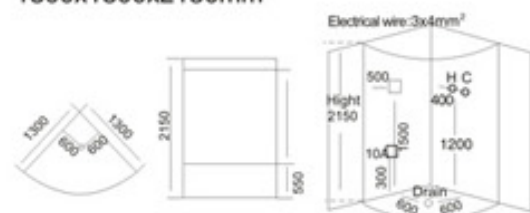

KB-839
1300x1300x2150mm