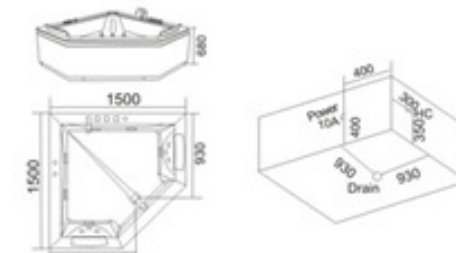

KB-433
1500x1500x680mm
1800x1800x680mm

配置功能	Configured Functions
1x1.0HP 冲浪泵	1x1.0HP Surfing Pump
冷热水开关	Cold / Hot Water Switch
手提花洒	Lift the Flower Spread
浴缸去水	Drain Bathtub
冲浪喷嘴	Surf Nozzle
瀑布	Waterfalls