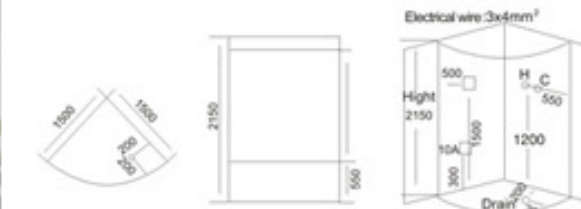

KB-837
1500x1500x2150mm

配置功能	Configured Functions
智能触摸式大液晶显示屏	Smart touch-large LCD screen
蒸汽浴 4.5KW	Steam bath 4.5KW
收音机	Radio
外接CD	CD connection
温度显示/调节	Temperature indication/adjustment
时间显示/调节	Time indication/adjustment
排气扇	Exhaust fan
照明灯	Illuminating lamp
背部针刺按摩	Back acupuncture massage
顶部花洒	Top shower
活动花洒	Movable shower
功能转换	Functional changeover
冲浪水力按摩	Water pressure massage
防溢保护	Overflow protection
背部按摩	Back massage