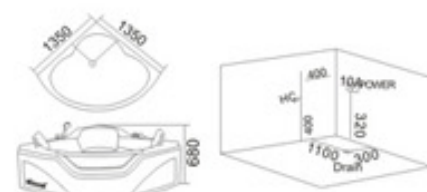

KB-366
1350x1350x680mm

配置功能 Configured Functions

1x1.0HP 冲浪泵	1x1.0HP Surfing Pump
冷热水开关	Cold / Hot Water Switch
手摆花洒	Lift the Flower Spread
浴缸去水	Drain Bathtub
冲浪喷嘴	Surf Nozzle
瀑布	Waterfalls