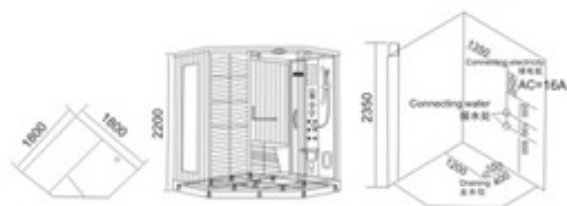

KB-947
1800x1800x2200mm

配置功能	Configured Functions
桑拿浴 3KW	Sauna 3KW
蒸汽浴 3KW	Steam bath 3KW
收音机	Radio
外接CD	CD connection
电话接听	Telephone receiver
温度显示/调节	Temperature indication / adjustment
时间显示/调节	Time indication / adjustment
排气扇	Exhaust fan
照明灯	Illuminating lamp
背景灯	Background light
背部针刺按摩	Back acupuncture massage
顶部花洒	Top shower
活动花洒	Hand shower
臭氧	Ozone disinfection
功能转换	Functional changeover switch
脚部按摩	Foot massage