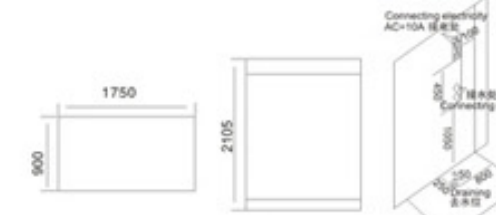

配置功能	Configured Functions
电脑控制面板	Computerized control panel
蒸汽浴 4.5KW	Steam bath 4.5KW
收音机	Radio
外接CD	CD connection
温度显示/调节	Temperature indication/adjustment
时间显示/调节	Time indication/adjustment
排气扇	Exhaust fan
照明灯	Illuminating lamp
背部针刺按摩	Back acupuncture massage
顶部花洒	Top shower
流动花洒	Movable shower
功能转换	Functional changeover
冲浪水力按摩	Water pressure massage
防溢保护	Overflow protection
背部按摩	Back massage