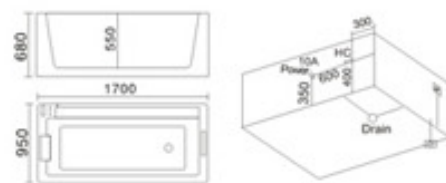

KB-436 瀑布缸
1700x950x680mm
左右裙 Left/Right Skirt

配置功能	Configured Functions
1x1.0HP 冲浪泵	1x1.0HP Surfing Pump
冷热水开关	Cold / Hot Water Switch
手提花洒	Lift the Flower Spread
浴缸去水	Drain Bathtub
冲浪喷嘴	Surf Nozzle
瀑布	Waterfalls