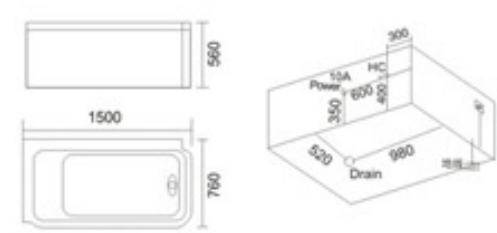

KB-442
1500x760x560mm
左右裙 Left/Right Skirt

配置功能	Configured Functions
1x1.0HP 冲浪泵	1x1.0HP Surfing Pump
冷热水开关	Cold / Hot Water Switch
手握花洒	Lift the Flower Spread
浴缸去水	Drain Bathtub
冲浪喷嘴	Surf Nozzle
瀑布	Waterfalls