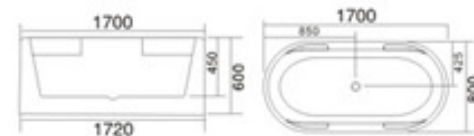

KB-507 一体缸
1500x800x600mm
1600x800x600mm
1700x800x600mm
1800x800x600mm