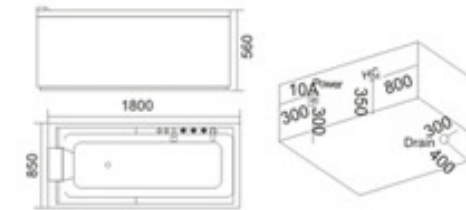

KB-493
1800x850x560mm

配置功能	Configured Functions
1x1.0HP 冲浪泵	1x1.0HP Surfing Pump
冷热水开关	Cold / Hot Water Switch
手握花洒	Lift the Flower Spread
浴缸去水	Drain Bathtub
冲浪喷嘴	Surf Nozzle
瀑布	Waterfalls