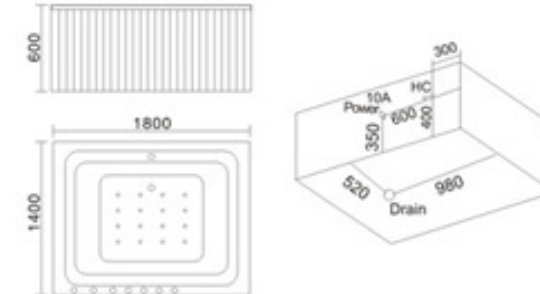

KB-646
1800x1400x600mm

配置功能 Configured Functions

1x1.0HP 冲浪泵	1x1.0HP Surfing Pump
冷热水开关	Cold / Hot Water Switch
手提花洒	Lift the Flower Spread
浴缸去水	Drain Bathtub
冲浪喷嘴	Surf Nozzle
瀑布	Waterfalls