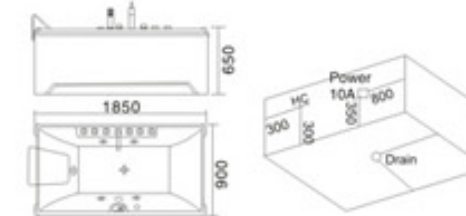

KB-488 TV DVD  
1950x1300x780mm

配置功能	Configured Functions
1x1.0HP 冲浪泵	1x1.0HP Surfing Pump
冷热水开关	Cold / Hot Water Switch
手握花洒	Lift the Flower Spread
浴缸去水	Drain Bathtub
冲浪喷嘴	Surf Nozzle
瀑布	Waterfalls

KB-491  
1850x900x650mm