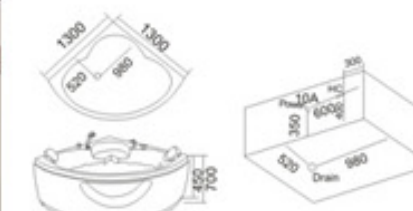

KB-362
1300x1300x700mm

配置功能	Configured Functions
1x1.0HP 冲浪泵	1x1.0HP Surfing Pump
冷热水开关	Cold / Hot Water Switch
手提花洒	Lift the Flower Spread
浴缸去水	Drain Bathtub
冲浪喷嘴	Surf Nozzle
瀑布	Waterfalls