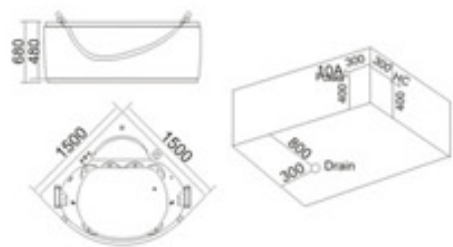

KB-340
1500x1500x680mm

配置功能	Configured Functions
1x1.0HP 冲浪泵	1x1.0HP Surfing Pump
冷热水开关	Cold / Hot Water Switch
手握花洒	Lift the Flower Spread
浴缸去水	Drain Bathtub
冲浪喷嘴	Surf Nozzle
瀑布	Waterfalls