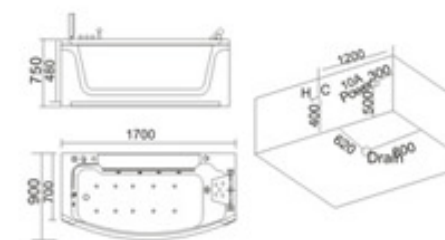

KB-387
1700x900x750mm

配置功能	Configured Functions
控制面板	Control Panel
1x1.0HP 冲浪泵	1x1.0HP Surfing Pump
冲浪大喷嘴	Surf Jets
冷热水开关	Cold / Hot Water Switch
手提花洒	Lift the Flower Spread
浴缸去水器	Drain Bathtub
六位按摩枕头	Massage pillow
瀑布	Waterfalls
泡泡浴(可选配)	Air Nozzle for Bubble Bath(optional)
TV电视(可选配)	TV Set (optional)
DVD机(可选配)	DVD Player (optional)
FM收音	FM Radio
MP3(可选配)	MP3 (optional)