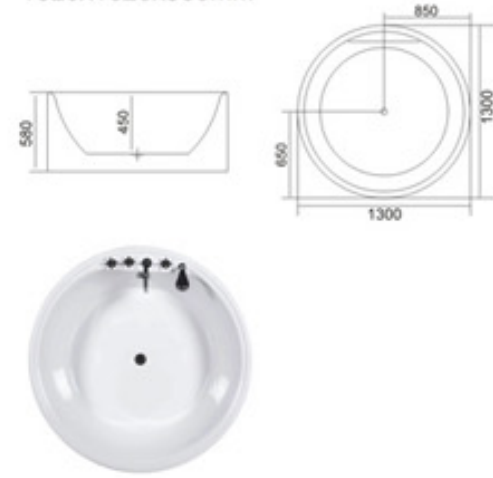

# Modern Bathtub Series

现代缸系列

KB-501  
1200x1200x580mm  
1300x1300x580mm  
1500x1500x580mm  
1620x1620x580mm

KB-502黑色  
1350x1350x640mm  
1500x1500x640mm

KB-503  
1700x800x600mm

KB-504  
1200x750x650mm  
1300x750x650mm  
1400x750x650mm  
1500x750x650mm