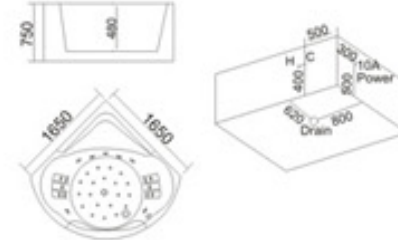

KB-636
1650x1650x750mm