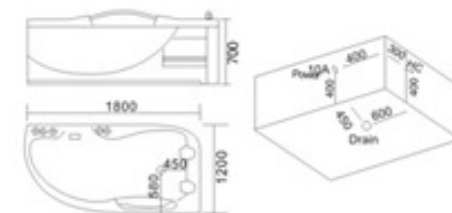

KB-408
1800x1200x700mm

配置功能	Configured Functions
1x1.0HP 冲浪泵	1x1.0HP Surfing Pump
冷热水开关	Cold / Hot Water Switch
手握花洒	Lift the Flower Spread
浴缸去水	Drain Bathtub
冲浪喷嘴	Surf Nozzle
瀑布	Waterfalls