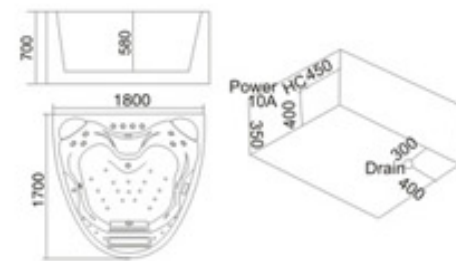

KB-607 TV
1800x1700x700mm

配置功能	Configured Functions
1x1.0HP 冲浪泵	1x1.0HP Surfing Pump
冷热水开关	Cold / Hot Water Switch
手握花洒	Lift the Flower Spread
浴缸去水	Drain Bathtub
冲浪喷嘴	Surf Nozzle
瀑布	Waterfalls