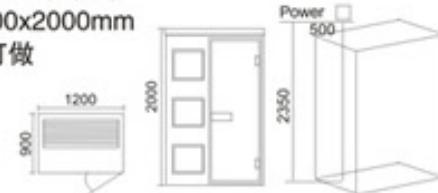

KB-1024 铁杉木
1200x900x2000mm
可非标订做