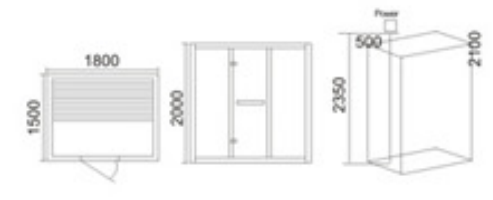

KB-1013 白松木  
1200x1000x2000mm  
可非标订做

KB-1014 铁杉木  
1200x1000x2000mm  
可非标订做

KB-1017 红松木  
1500x1000x2000mm  
可非标订做

KB-1018 红松木  
1800x1500x2000mm  
可非标订做

KB-1015 铁杉木  
1200x1000x2000mm  
可非标订做

KB-1016 铁杉木  
1800x1000x2000mm  
可非标订做