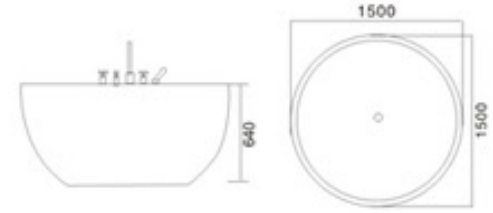

# Modern Bathtub Series

现代缸系列

KB-501  
1200x1200x580mm  
1300x1300x580mm  
1500x1500x580mm  
1620x1620x580mm

KB-502黑色  
1350x1350x640mm  
1500x1500x640mm

KB-503  
1700x800x600mm

KB-504  
1200x750x650mm  
1300x750x650mm  
1400x750x650mm  
1500x750x650mm