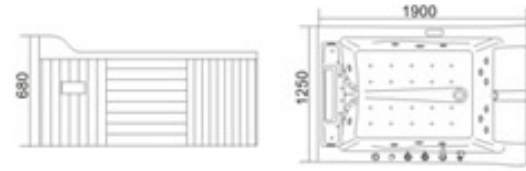

KB-632
1900x1250x680mm

配置功能	Configured Functions
1x1.0HP 冲浪泵	1x1.0HP Surfing Pump
冷热水开关	Cold / Hot Water Switch
手握花洒	Lift the Flower Spread
浴缸去水	Drain Bathtub
冲浪喷嘴	Surf Nozzle
瀑布	Waterfalls