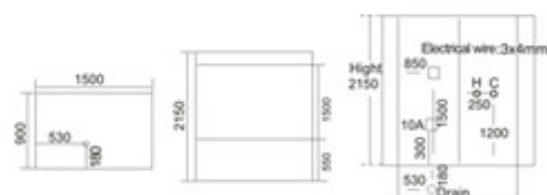

KB-813
1500x900x2150mm

配置功能

电脑控制面板
蒸汽浴 3KW
收音机
外接CD
温度显示/调节
时间显示/调节
排气扇
照明灯
背部针刺按摩
顶部花洒
活动花洒
功能转换
冲浪水力按摩
防溢保护
背部按摩

Configured Functions

Computerized control panel
Steam bath 3KW
Radio
CD connection
Temperature indication/adjustment
Time indication/adjustment
Exhaust fan
Illuminating lamp
Back acupuncture massage
Top shower
Movable shower
Functional changeover
Water pressure massage
Overflow protection
Back massage