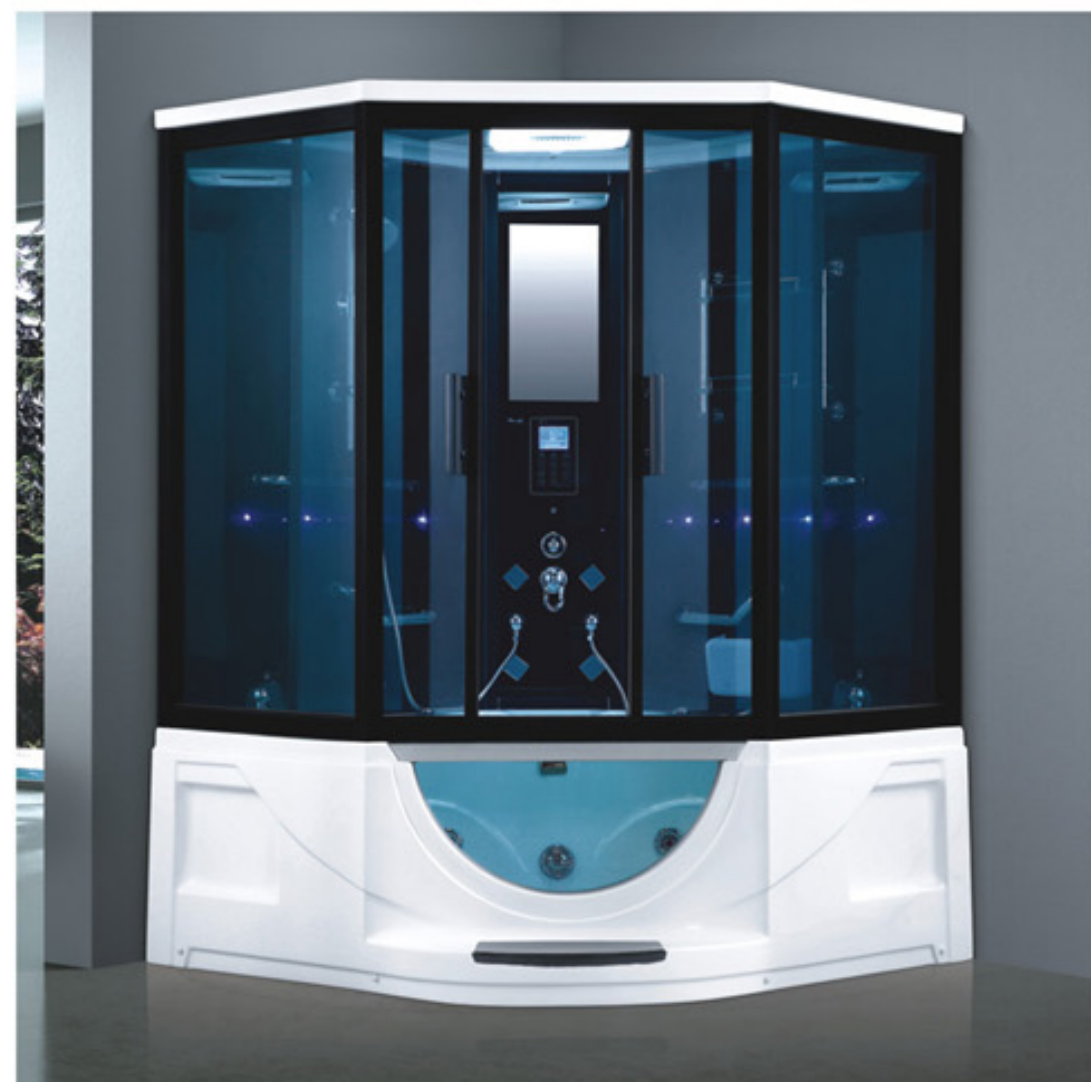

KB-891  
1500x1500x2250mm  
1650x1650x2250mm

配置功能

- 电脑控制面板
- 蒸汽浴 4.5KW
- 收音机
- 外接CD
- 温度显示/调节
- 时间显示/调节
- 排气扇
- 照明灯
- 背部针刺按摩
- 顶部花洒
- 活动花洒
- 功能转换
- 冲浪水力按摩
- 防溢保护
- 背部按摩

Configured Functions

- Computerized control panel
- Steam bath 4.5KW
- Radio
- CD connection
- Temperature indication/adjustment
- Time indication/adjustment
- Exhaust fan
- Illuminating lamp
- Back acupuncture massage
- Top shower
- Movable shower
- Functional changeover
- Water pressure massage
- Overflow protection
- Back massage