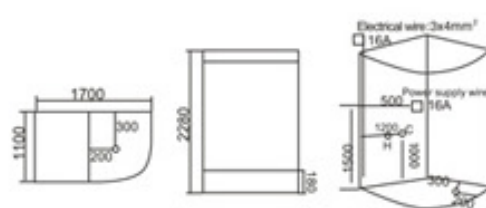

KB-934 白松木
1700x1100x2280mm
左右弧 Left/Right Arc

配置功能	Configured Functions
桑拿浴 3KW	Sauna 3KW
蒸汽浴 3KW	Steam bath 3KW
收音机	Radio
外接CD	CD connection
电话接听	Telephone receiver
温度显示/调节	Temperature indication / adjustment
时间显示/调节	Time indication / adjustment
排气扇	Exhaust fan
照明灯	Illuminating lamp
背景灯	Background light
背部针刺按摩	Back acupuncture massage
顶部花洒	Top shower
活动花洒	Hand shower
臭氧	Ozone disinfection
功能转换	Functional changeover switch
脚部按摩	Foot massage