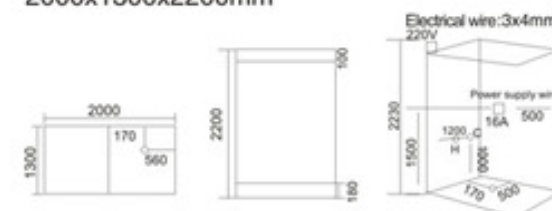

KB-935-1
1500x1200x2200mm
1600x1200x2200mm
1700x1200x2200mm
1800x1300x2200mm
2000x1300x2200mm

配置功能	Configured Functions
桑拿浴 3KW	Sauna 3KW
蒸汽浴 3KW	Steam bath 3KW
收音机	Radio
外接CD	CD connection
电话接听	Telephone receiver
温度显示/调节	Temperature indication / adjustment
时间显示/调节	Time indication / adjustment
排气扇	Exhaust fan
照明灯	Illuminating lamp
背景灯	Background light
背部针刺按摩	Back acupuncture massage
顶部花洒	Top shower
活动花洒	Hand shower
臭氧	Ozone disinfection
功能转换	Functional changeover switch
脚部按摩	Foot massage