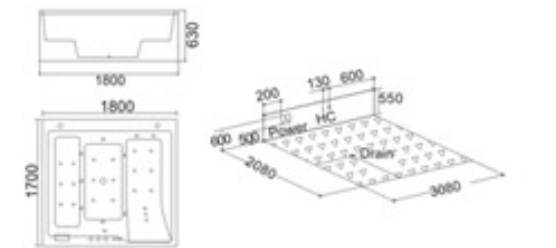

配置功能	Configured Functions
1x1.0HP 冲浪水泵	1x1.0HP Hydro Massage Pump
冲浪大喷嘴6个	Big Hydro Massage Jets 6
瀑布	Waterfall
冷热水开关	Cold And Hot Water Faucet
浴缸去水	Bathtub Water Drainage
调节开关	Hydro Massage Adjustable Switch
启动开关	Power On/Off
泡泡浴(可选配)	Air Bubble (optional)
冲浪按摩浴	Hydro Massage
花洒淋浴	Hand Shower

KB-642 瀑布缸
1800x1700x630mm