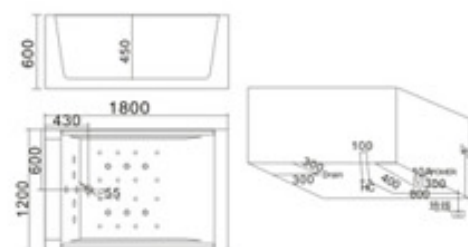

KB-458
1800x1200x600mm
四面裙，一体缸

配置功能	Configured Functions
1x1.0HP 冲浪泵	1x1.0HP Surfing Pump
冷热水开关	Cold / Hot Water Switch
手握花洒	Lift the Flower Spread
浴缸去水	Drain Bathtub
冲浪喷嘴	Surf Nozzle
瀑布	Waterfalls