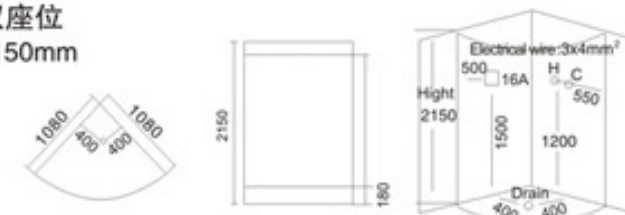

KB-886-1 双座位
1080x1080x2150mm