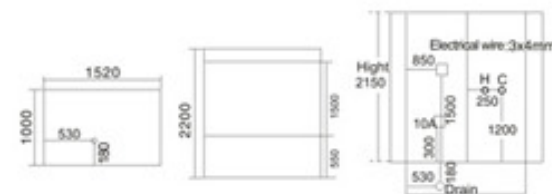

Configured Functions

- Computerized control panel
- Steam bath 4.5KW
- Radio
- CD connection
- Temperature indication/adjustment
- Time indication/adjustment
- Exhaust fan
- Illuminating lamp
- Back acupuncture massage
- Top shower
- Movable shower
- Functional changeover
- Water pressure massage
- Overflow protection
- Back massage

KB-892
1520x1000x2200mm