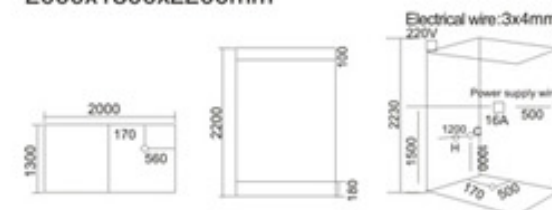

KB-935
1500x1200x2200mm
1600x1200x2200mm
1700x1200x2200mm
1800x1300x2200mm
2000x1300x2200mm

配置功能	Configured Functions
桑拿浴 3KW	Sauna 3KW
蒸汽浴 3KW	Steam bath 3KW
收音机	Radio
外接CD	CD connection
电话接听	Telephone receiver
温度显示/调节	Temperature indication / adjustment
时间显示/调节	Time indication / adjustment
排气扇	Exhaust fan
照明灯	Illuminating lamp
背景灯	Background light
背部针刺按摩	Back acupuncture massage
顶部花洒	Top shower
活动花洒	Hand shower
臭氧	Ozone disinfection
功能转换	Functional changeover switch
脚部按摩	Foot massage