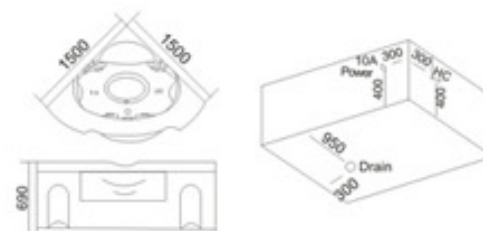

KB-625
1500x1500x690mm

配置功能	Configured Functions
1x1.0HP 冲浪泵	1x1.0HP Surfing Pump
冷热水开关	Cold / Hot Water Switch
手提花洒	Lift the Flower Spread
浴缸去水	Drain Bathtub
冲浪喷嘴	Surf Nozzle
瀑布	Waterfalls