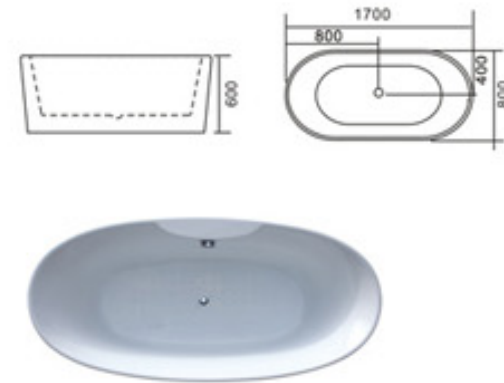

# Modern Bathtub Series

现代缸系列

KB-501  
1200x1200x580mm  
1300x1300x580mm  
1500x1500x580mm  
1620x1620x580mm

KB-502黑色  
1350x1350x640mm  
1500x1500x640mm

KB-503  
1700x800x600mm

KB-504  
1200x750x650mm  
1300x750x650mm  
1400x750x650mm  
1500x750x650mm