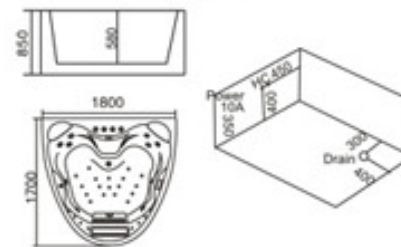

KB-631 TV
1800x1700x850mm