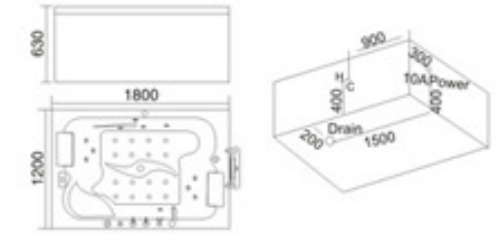

KB-3009
1800x1200x630mm

配置功能	Configured Functions
1x1.0HP 冲浪泵	1x1.0HP Surfing Pump
冷热水开关	Cold / Hot Water Switch
手提花洒	Lift the Flower Spread
浴缸去水	Drain Bathtub
冲浪喷嘴	Surf Nozzle
瀑布	Waterfalls