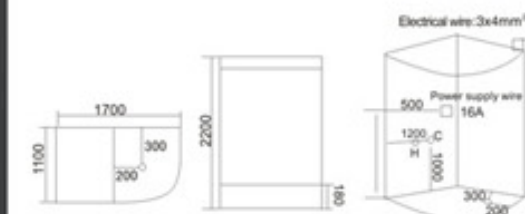

KB-945
1700x1100x2200mm
1600x1100x2200mm
左右弧 Left/Right Arc