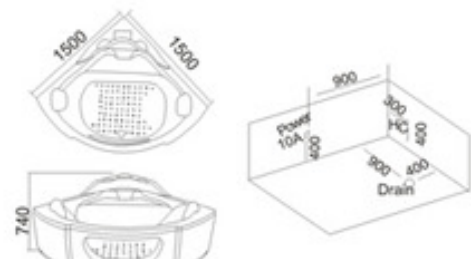

KB-453
1500x1500x740mm

配置功能	Configured Functions
1x1.0HP 冲浪泵	1x1.0HP Surfing Pump
冷热水开关	Cold / Hot Water Switch
手握花洒	Lift the Flower Spread
浴缸去水	Drain Bathtub
冲浪喷嘴	Surf Nozzle
瀑布	Waterfalls