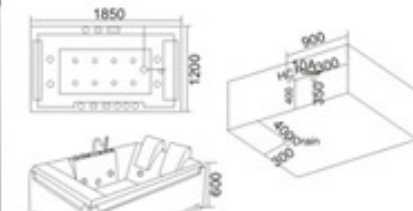

KB-363
1750x1200x600mm
1850x1200x600mm
左右裙 Left/Right Skirt

配置功能	Configured Functions
1x1.0HP 冲浪泵	1x1.0HP Surfing Pump
冷热水开关	Cold / Hot Water Switch
手提花洒	Lift the Flower Spread
浴缸去水	Drain Bathtub
冲浪喷嘴	Surf Nozzle
瀑布	Waterfalls