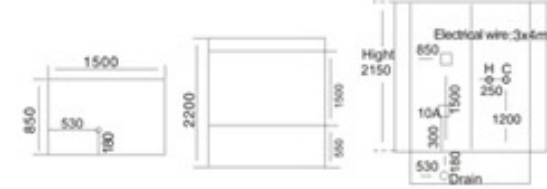

KB-897
1500x850x2200mm
只有图片方向