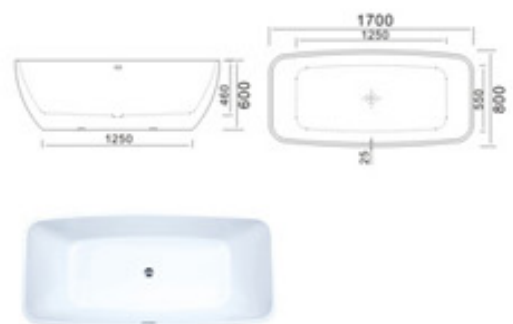

KB-534  
1550x780x740mm

KB-532  
1700x800x600mm

KB-535  
1700x800x590mm  
无缝对接缸

KB-537 黑色  
1400x750x600mm 1700x820x600mm  
1500x800x600mm 1800x820x600mm  
1600x800x600mm

KB-538  
1500x800x600mm 1600x800x600mm  
1700x850x600mm