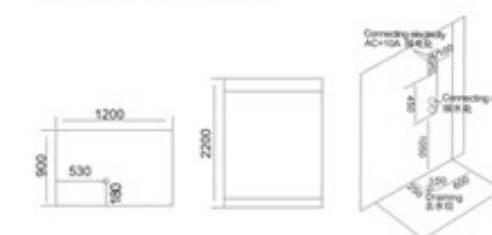

KB-805A
1200x900x2200mm

配置功能

- 多功能电脑板
- 蒸汽浴 3KW
- 收音机
- 外接CD
- 温度显示/调节
- 时间显示/调节
- 排气扇
- 照明灯
- 背部针刺按摩
- 顶部花洒
- 活动花洒
- 功能转换
- 防溢保护
- 背部按摩
- 关机后自动杀菌

Configured Functions

- Multi-function computer plank
- Steam bath 3KW
- Radio
- CD connection
- Temperature indication/adjustment
- Time indication/adjustment
- Exhaust fan
- Illuminating lamp
- Back acupuncture massage
- Top shower
- Movable shower
- Functional changeover
- Overflow protection
- Back massage
- Disinfect automatically after shut down