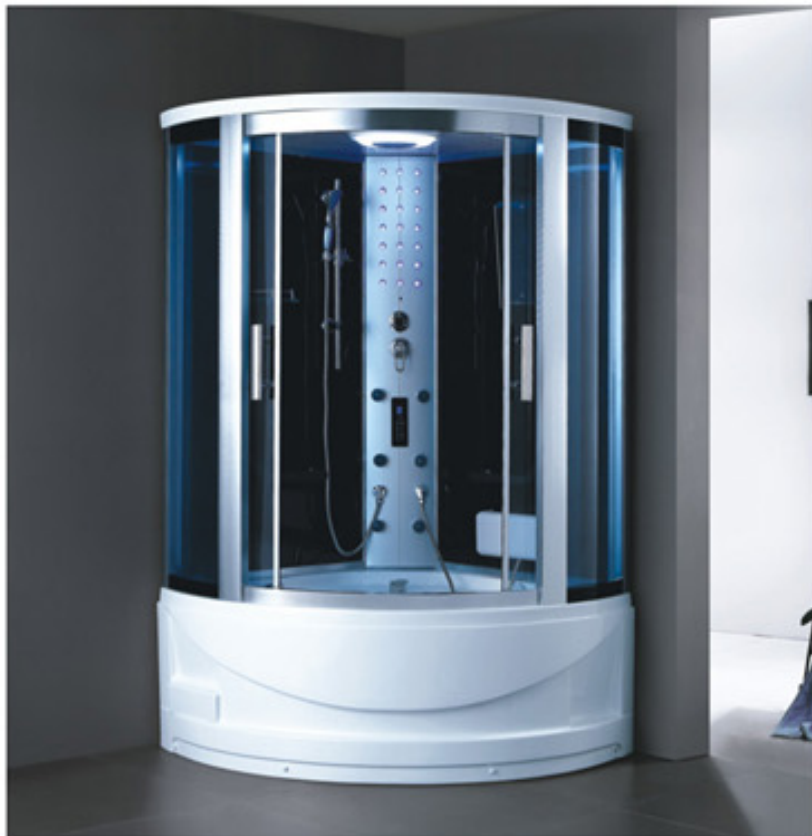

KB-863
1200x930x2150mm

KB-882
1200x1200x2150mm