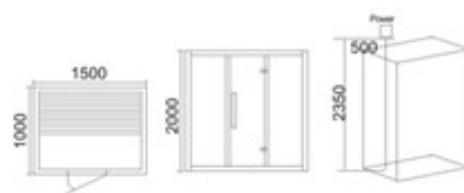

KB-1052 红松木  
1500x1200x2000mm  
可非标订做

KB-1053 红松木  
1800x1500x2000mm  
可非标订做

KB-1054 铁杉木无节  
1500x1100x2000mm  
可非标订做

KB-1055 铁杉木  
1800x1000x2000mm  
可非标订做

KB-1056 白松木  
1200x1000x2000mm  
可非标订做

KB-1057 白松木  
1500x1000x2000mm  
可非标订做