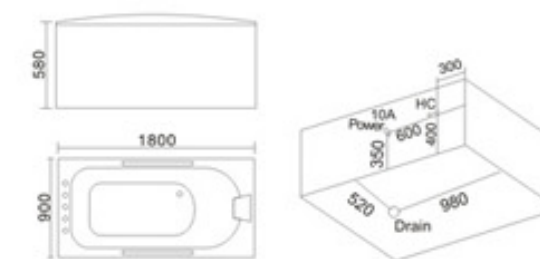

KB-650
1800x900x580mm

配置功能 Configured Functions

1x1.0HP 冲浪泵	1x1.0HP Surfing Pump
冷热水开关	Cold / Hot Water Switch
手提花洒	Lift the Flower Spread
浴缸去水	Drain Bathtub
冲浪喷嘴	Surf Nozzle
瀑布	Waterfalls