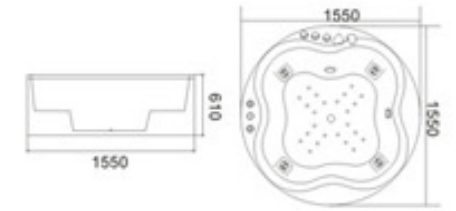

KB-637  
1690x1490x680mm

配置功能	Configured Functions
1x1.0HP 冲浪泵	1x1.0HP Surfing Pump
冷热水开关	Cold / Hot Water Switch
手提花洒	Lift the Flower Spread
浴缸去水	Drain Bathtub
冲浪喷嘴	Surf Nozzle
瀑布	Waterfalls

KB-641  
1550x1550x610mm  
1850x1850x610mm