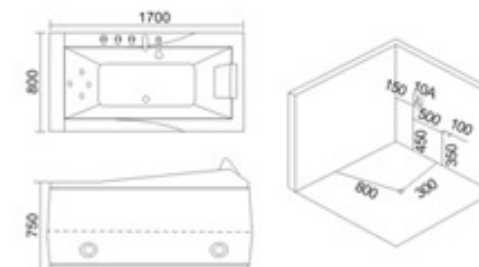

KB-618
1700x800x750mm

配置功能 Configured Functions

1x1.0HP 冲浪泵	1x1.0HP Surfing Pump
冷热水开关	Cold / Hot Water Switch
手握花洒	Lift the Flower Spread
浴缸去水	Drain Bathtub
冲浪喷嘴	Surf Nozzle
瀑布	Waterfalls