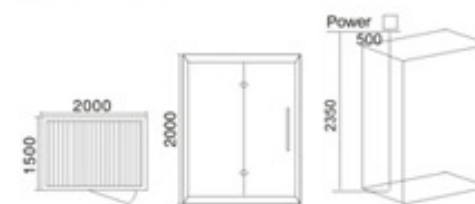

KB-1051 红松木
1200x1200x2000mm
可非标订做