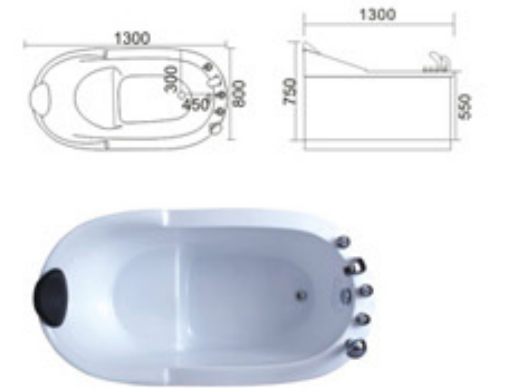

KB-505
1200x800x750mm
1300x800x750mm
1400x800x750mm
1500x800x750mm

KB-509
1600x800x600mm
1700x800x600mm