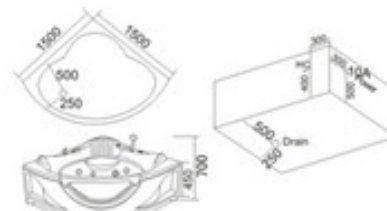

KB-358
1500x1500x700mm

配置功能	Configured Functions
1x1.0HP 冲浪泵	1x1.0HP Surfing Pump
冷热水开关	Cold / Hot Water Switch
手提花洒	Lift the Flower Spread
浴缸去水	Drain Bathtub
冲浪喷嘴	Surf Nozzle
瀑布	Waterfalls