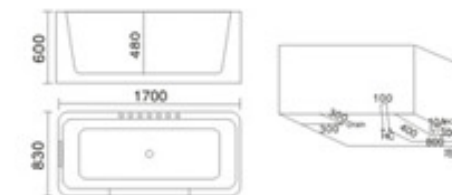

KB-463 瀑布缸
1500x830x600mm
1700x830x600mm

配置功能	Configured Functions
1x1.0HP 冲浪泵	1x1.0HP Surfing Pump
冷热水开关	Cold / Hot Water Switch
手握花洒	Lift the Flower Spread
浴缸去水	Drain Bathtub
冲浪喷嘴	Surf Nozzle
瀑布	Waterfalls