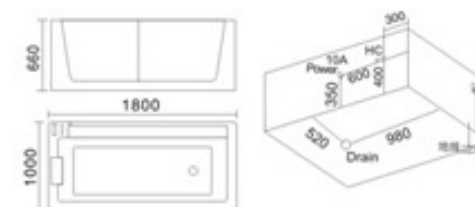

KB-439 瀑布缸
1800x1000x660mm
左右裙 Left/Right Skirt

配置功能	Configured Functions
1x1.0HP 冲浪泵	1x1.0HP Surfing Pump
冷热水开关	Cold / Hot Water Switch
手提花洒	Lift the Flower Spread
浴缸去水	Drain Bathtub
冲浪喷嘴	Surf Nozzle
瀑布	Waterfalls