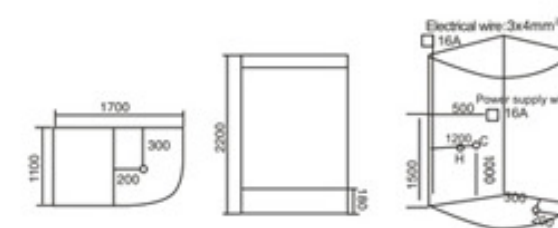

KB-942
1600x1100x2200mm
1700x1100x2200mm
左右弧 Left/Right Arc

配置功能	Configured Functions
桑拿浴 3KW	Sauna 3KW
蒸汽浴 3KW	Steam bath 3KW
收音机	Radio
外接CD	CD connection
电话接听	Telephone receiver
温度显示/调节	Temperature indication / adjustment
时间显示/调节	Time indication / adjustment
排气扇	Exhaust fan
照明灯	Illuminating lamp
背景灯	Background light
背部针刺按摩	Back acupuncture massage
顶部花洒	Top shower
活动花洒	Hand shower
臭氧	Ozone disinfection
功能转换	Functional changeover switch
脚部按摩	Foot massage