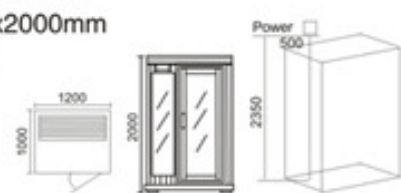

KB-1023 白松木
1200x1000x2000mm
可非标订做