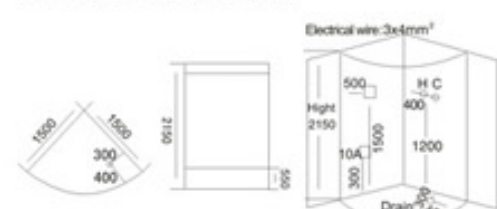

KB-816-1
1500x1500x2150mm