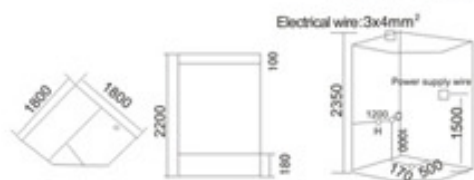

KB-948
1800x1800x2200mm

配置功能	Configured Functions
桑拿浴 3KW	Sauna 3KW
蒸汽浴 3KW	Steam bath 3KW
收音机	Radio
外接CD	CD connection
电话接听	Telephone receiver
温度显示/调节	Temperature indication / adjustment
时间显示/调节	Time indication / adjustment
排气扇	Exhaust fan
照明灯	Illuminating lamp
背景灯	Background light
背部针刺按摩	Back acupuncture massage
顶部花洒	Top shower
活动花洒	Hand shower
臭氧	Ozone disinfection
功能转换	Functional changeover switch
脚部按摩	Foot massage