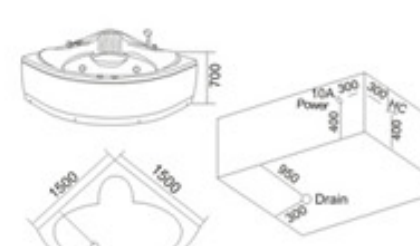

KB-348
1500x1500x700mm

配置功能	Configured Functions
1x1.0HP 冲浪泵	1x1.0HP Surfing Pump
冷热水开关	Cold / Hot Water Switch
手握花洒	Lift the Flower Spread
浴缸去水	Drain Bathtub
冲浪喷嘴	Surf Nozzle
瀑布	Waterfalls