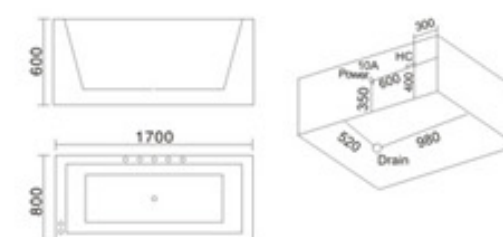

KB-481 一体缸
1500x800x600mm
1600x800x600mm
1700x800x600mm

配置功能	Configured Functions
1x1.0HP 冲浪泵	1x1.0HP Surfing Pump
冷热水开关	Cold / Hot Water Switch
手握花洒	Lift the Flower Spread
浴缸去水	Drain Bathtub
冲浪喷嘴	Surf Nozzle
瀑布	Waterfalls