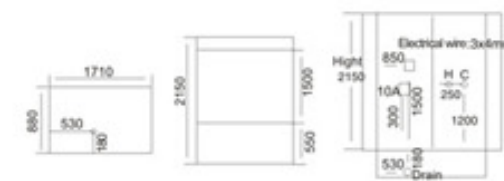

配置功能	Configured Functions
蒸汽发生器功率 4.5KW	Power rating of steam generator 4.5KW
兼容的电器标准 110V/220V,50Hz/60Hz	Compatible electricity standard 110V/220V,50Hz/60Hz
顶灯	Overhead light
顶喷	Overhead shower
换气扇	Ventilation fan
扬声器	Loudspeaker
可升降花洒	Hand shower with slid bar
电脑控制面板	Computerized control panel
功能转换开关	Function changer switch
冷热水调节	Cold/Hot water control switch
针刺喷嘴	Acupuncture massage jets(6个)
置物架	Layer rack
液晶电视	LCD TV
DVD	DVD
足部按摩器	Foot massage
蒸汽盒	Steam Box
装饰背景灯	LED light
钢化玻璃背板	Tempered Glass Backplane
亚克力浴缸	Acrylic bathhub
铝材框架	Aluminum frame
不锈钢门把手	Stainless steel door handles
蓝色钢化玻璃	Blue tempered glass
不锈钢支架	Stainless steel bracket
可调节螺丝脚	Adjusting screw
大理石	Marble
LED七彩灯	LED multicolor light

配置功能	Configured Functions
智能触摸式大液晶显示屏	Smart touch-large LCD screen
蒸汽浴 3KW	Steam bath 3KW
收音机	Radio
外接CD	CD connection
温度显示/调节	Temperature indication/adjustment
时间显示/调节	Time indication/adjustment
排气扇	Exhaust fan
照明灯	Illuminating lamp
背部针刺按摩	Back acupuncture massage
顶部花洒	Top shower
活动花洒	Movable shower
功能转换	Functional changeover
冲浪水力按摩	Water pressure massage
防溢保护	Overflow protection
背部按摩	Back massage