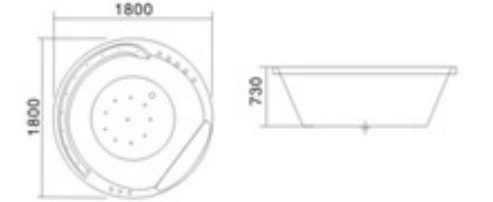

KB-3005
1800x1800x730mm