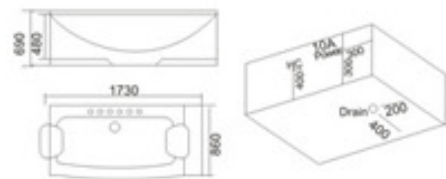

KB-406
1730x860x690mm

配置功能	Configured Functions
1x1.0HP 冲浪泵	1x1.0HP Surfing Pump
冷热水开关	Cold / Hot Water Switch
手握花洒	Lift the Flower Spread
浴缸去水	Drain Bathtub
冲浪喷嘴	Surf Nozzle
瀑布	Waterfalls