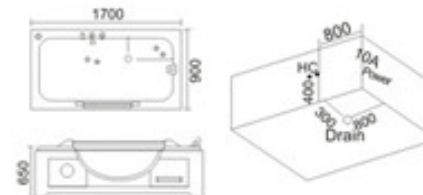

KB-315
1700x900x650mm
左右裙 Left/Right Skirt

配置功能	Configured Functions
1x1.0HP 冲浪泵	1x1.0HP Surfing Pump
冷热水开关	Cold / Hot Water Switch
手握手洒	Lift the Flower Spread
浴缸去水	Drain Bathtub
冲浪喷嘴	Surf Nozzle
瀑布	Waterfalls