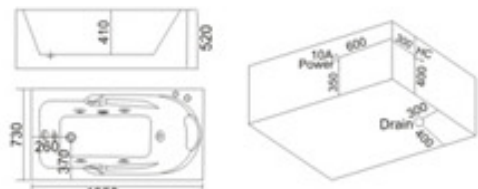

KB-496
1350x730x520mm
1490x740x520mm
1600x730x520mm
1700x730x520mm
左右裙 Left/Right Skirt

配置功能	Configured Functions
1x1.0HP 冲浪泵	1x1.0HP Surfing Pump
冷热水开关	Cold / Hot Water Switch
手提花洒	Lift the Flower Spread
浴缸去水	Drain Bathtub
冲浪喷嘴	Surf Nozzle
瀑布	Waterfalls