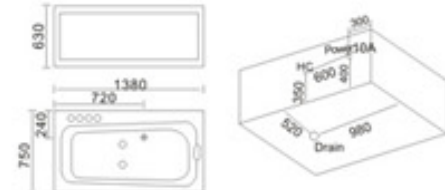

KB-404
1380x750x630mm
1500x850x650mm
1700x850x690mm

配置功能 Configured Functions

1x1.0HP 冲浪泵	1x1.0HP Surfing Pump
冷热水开关	Cold / Hot Water Switch
手提花洒	Lift the Flower Spread
浴缸去水	Drain Bathtub
冲浪喷嘴	Surf Nozzle
瀑布	Waterfalls