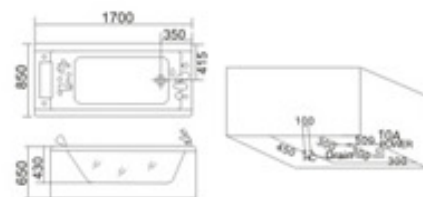

KB-313
1700x850x650mm

配置功能	Configured Functions
1x1.0HP 冲浪泵	1x1.0HP Surfing Pump
冷热水开关	Cold / Hot Water Switch
手握手洒	Lift the Flower Spread
浴缸去水	Drain Bathtub
冲浪喷嘴	Surf Nozzle
瀑布	Waterfalls