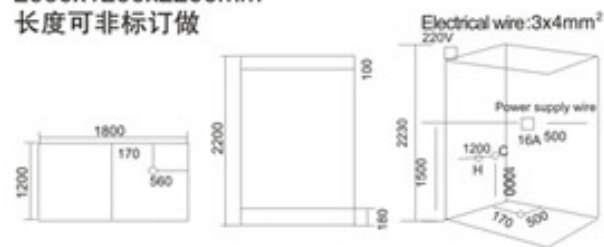

KB-936
1800x1200x2200mm
1900x1200x2200mm
2000x1200x2200mm
长度可非标订做

配置功能	Configured Functions
桑拿浴 3KW	Sauna 3KW
蒸汽浴 3KW	Steam bath 3KW
收音机	Radio
外接CD	CD connection
电话接听	Telephone receiver
温度显示/调节	Temperature indication / adjustment
时间显示/调节	Time indication / adjustment
排气扇	Exhaust fan
照明灯	Illuminating lamp
背景灯	Background light
背部针刺按摩	Back acupuncture massage
顶部花洒	Top shower
活动花洒	Hand shower
臭氧	Ozone disinfection
功能转换	Functional changeover switch
脚部按摩	Foot massage