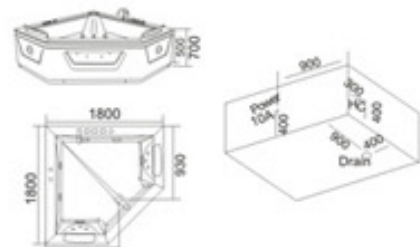

KB-353
1500x1500x700mm
1800x1800x700mm

配置功能	Configured Functions
1x1.0HP 冲浪泵	1x1.0HP Surfing Pump
冷热水开关	Cold / Hot Water Switch
手提花洒	Lift the Flower Spread
浴缸去水	Drain Bathtub
冲浪喷嘴	Surf Nozzle
瀑布	Waterfalls