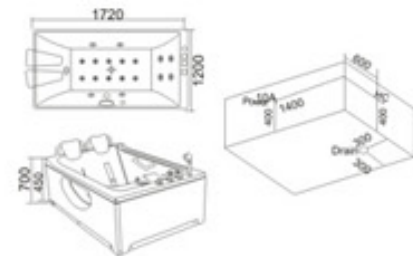

KB-355
1720x1200x700mm

配置功能	Configured Functions
1x1.0HP 冲浪泵	1x1.0HP Surfing Pump
冷热水开关	Cold / Hot Water Switch
手提花洒	Lift the Flower Spread
浴缸去水	Drain Bathtub
冲浪喷嘴	Surf Nozzle
瀑布	Waterfalls