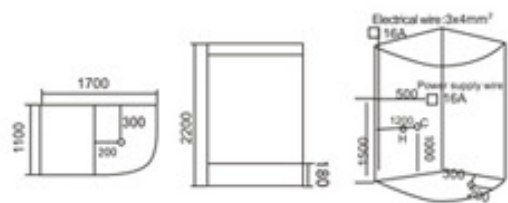

KB-940
1600x1100x2200mm
1700x1100x2200mm
左右弧 Left/Right Arc

配置功能	Configured Functions
桑拿浴 3KW	Sauna 3KW
蒸汽浴 3KW	Steam bath 3KW
收音机	Radio
外接CD	CD connection
电话接听	Telephone receiver
温度显示/调节	Temperature indication / adjustment
时间显示/调节	Time indication / adjustment
排气扇	Exhaust fan
照明灯	Illuminating lamp
背景灯	Background light
背部针刺按摩	Back acupuncture massage
顶部花洒	Top shower
活动花洒	Hand shower
臭氧	Ozone disinfection
功能转换	Functional changeover switch
脚部按摩	Foot massage