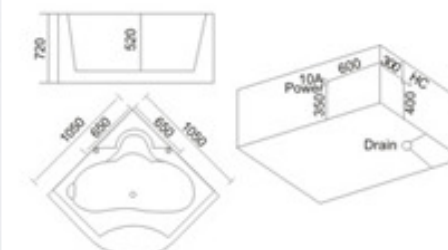

KB-426
1050x1500x720mm

配置功能	Configured Functions
1x1.0HP 冲浪泵	1x1.0HP Surfing Pump
冷热水开关	Cold / Hot Water Switch
手提花洒	Lift the Flower Spread
浴缸去水	Drain Bathtub
冲浪喷嘴	Surf Nozzle
瀑布	Waterfalls