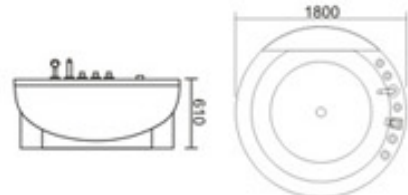

KB-643 瀑布缸
1500x1500x610mm
1800x1800x610mm

配置功能 Configured Functions

1x1.0HP 冲浪泵	1x1.0HP Surfing Pump
冷热水开关	Cold / Hot Water Switch
手提花洒	Lift the Flower Spread
浴缸去水	Drain Bathtub
冲浪喷嘴	Surf Nozzle
瀑布	Waterfalls