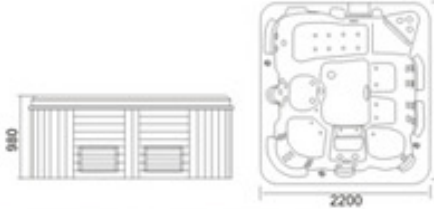

KB-208
2350x2200x980mm

配置功能	Configured Functions
2x3.0HP 冲浪泵	2x3.0HP Surfing Pump
1x1.0HP 冲浪泵	1x1.0HP Surfing Pump
1x700w 风泵	1x700W Wind Pump
总功率 7.5KW	Total power 7.5KW
控制面板	Control Panel
冲浪大喷嘴10个	Large-size Nozzle for Surfing,10
冲浪细喷嘴46个	Small-size Nozzle for Surfing,46
恒温器	Thermostat
电子杀菌器	Dosing Device
过滤器	Filter
彩色池底灯	Color Pool Lamp
泡泡浴汽咀19个	Air Nozzle for Bubble Bath,19
TV电视(可选配)	TV Set (optional)
DVD机(可选配)	DVD Player (optional)