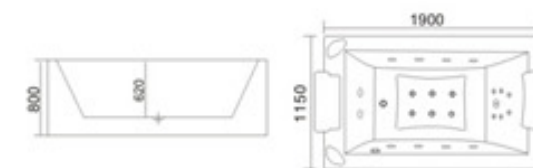

KB-301
1350x1350x650mm
1550x1550x650mm
1650x1650x650mm
1750x1750x650mm
1850x1850x650mm
1950x1950x650mm

配置功能	Configured Functions
1x1.0HP 冲浪水泵	1x1.0HP Surfing Pump
冲浪大喷嘴6个	Large-size Nozzle for Surfing,6
瀑布	Waterfall
冷热水开关	Cold/Hot Water Faucet
七彩水底灯	Color Pool Lamp
浴缸去水	Bathtub Water Drainage
调节开关	Adjustment Switch
启动开关	Start Switch
泡泡浴(可选配)	Bubble Bath (optional)
冲浪按摩浴	Surf Massage
花洒淋浴	Shower

KB-307 TV
1900x1150x800mm

配置功能	Configured Functions
电脑控制面板	Computer Panel
1x1.2HP冲浪泵	1x2.0HP surf pump
1x400W风泵	1x400W air pumps
冲浪大喷嘴10个	Surfing big nozzle 10
细喷嘴6个	Small nozzle 6
泡泡浴6个	Bulbs bath 6
功能转换	Functional transformation
冷热水开关	Hot and cold water switch
防溢保护	Anti-overflow protection
去水器	Drain
17#自动升降防水TV	17# auto lift Waterproof TV
升降喇叭2个	Lifting Speaker 2
枕头	Pillows
活动花洒	Activities Shower
FM收音	FM radio

KB-306 TV
1860x1500x800mm

配置功能	Configured Functions
电脑控制面板	Computer Panel
1x2.0HP冲浪泵	1x2.0HP surf pump
1x400W风泵	1x400W air pumps
冲浪大喷嘴14个	Surfing big nozzle 14
细喷嘴12个	Small nozzle 12
泡泡浴12个	Bulbs bath 12
功能转换	Functional transformation
冷热水开关	Hot and cold water switch
防溢保护	Anti-overflow protection
去水器	Drain
17#自动升降防水TV	17# auto lift Waterproof TV
升降喇叭2个	Lifting Speaker 2
枕头	Pillows
活动花洒	Activities Shower
FM收音	FM radio

KB-811
1380x750x630mm
1500x800x630mm

配置功能	Configured Functions
1x1.0HP 冲浪泵	1x1.0HP Surfing Pump
冷热水开关	Cold / Hot Water Switch
手提花洒	Lift the Flower Spread
浴缸去水	Drain Bathtub
冲浪喷嘴	Surf Nozzle
瀑布	Waterfalls