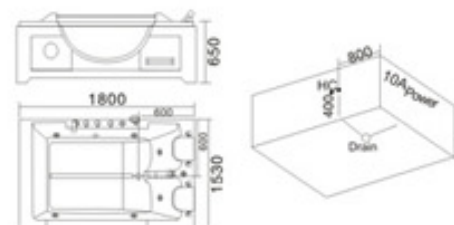

KB-459
1800x1530x650mm
左右裙 Left/Right Skirt

配置功能	Configured Functions
1x1.0HP 冲浪泵	1x1.0HP Surfing Pump
冷热水开关	Cold / Hot Water Switch
手握花洒	Lift the Flower Spread
浴缸去水	Drain Bathtub
冲浪喷嘴	Surf Nozzle
瀑布	Waterfalls