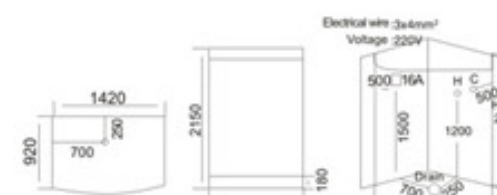

配置功能

电脑控制面板
蒸汽浴 3KW
收音机
外接CD
温度显示/调节
时间显示/调节
排气扇
照明灯
背部针刺按摩
顶部花洒
活动花洒
功能转换
冲浪水力按摩
防溢保护
背部按摩

Configured Functions

Computerized control panel
Steam bath 3KW
Radio
CD connection
Temperature indication/adjustment
Time indication/adjustment
Exhaust fan
Illuminating lamp
Back acupuncture massage
Top shower
Movable shower
Functional changeover
Water pressure massage
Overflow protection
Back massage

配置功能

电脑控制面板
蒸汽浴 3KW
收音机
外接CD
温度显示/调节
时间显示/调节
排气扇
照明灯
背部针刺按摩
顶部花洒
活动花洒
功能转换
冲浪水力按摩
防溢保护
背部按摩

Configured Functions

Computerized control panel
Steam bath 3KW
Radio
CD connection
Temperature indication/adjustment
Time indication/adjustment
Exhaust fan
Illuminating lamp
Back acupuncture massage
Top shower
Movable shower
Functional changeover
Water pressure massage
Overflow protection
Back massage

配置功能

电脑控制面板
蒸汽浴 3KW
收音机
外接CD
温度显示/调节
时间显示/调节
排气扇
照明灯
背部针刺按摩
顶部花洒
活动花洒
功能转换
冲浪水力按摩
防溢保护
背部按摩

Configured Functions

Computerized control panel
Steam bath 3KW
Radio
CD connection
Temperature indication/adjustment
Time indication/adjustment
Exhaust fan
Illuminating lamp
Back acupuncture massage
Top shower
Movable shower
Functional changeover
Water pressure massage
Overflow protection
Back massage