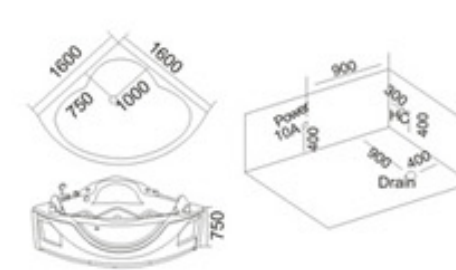

KB-449
1600x1600x750mm

配置功能	Configured Functions
1x1.0HP 冲浪泵	1x1.0HP Surfing Pump
冷热水开关	Cold / Hot Water Switch
手提花洒	Lift the Flower Spread
浴缸去水	Drain Bathtub
冲浪喷嘴	Surf Nozzle
瀑布	Waterfalls