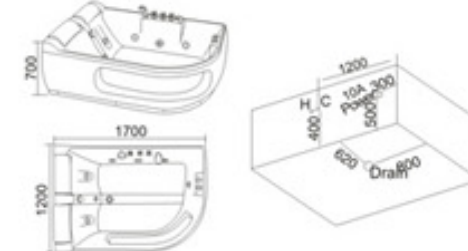

KB-392  
1600x900x750mm

配置功能 Configured Functions

1x1.0HP 冲浪泵	1x1.0HP Surfing Pump
冷热水开关	Cold / Hot Water Switch
手提花洒	Lift the Flower Spread
浴缸去水	Drain Bathtub
冲浪喷嘴	Surf Nozzle
瀑布	Waterfalls

KB-394  
1700x1200x700mm  
1800x1300x720mm