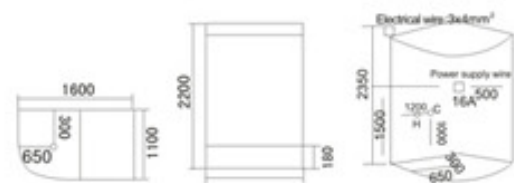

KB-950
1600x1100x2200mm
左右弧 Left/Right Arc