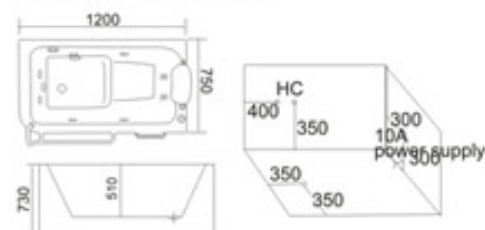

KB-489
1200x750x730mm
1300x750x730mm
1400x750x730mm
左右裙 Left/Right Skirt

配置功能	Configured Functions
1x1.0HP 冲浪泵	1x1.0HP Surfing Pump
冷热水开关	Cold / Hot Water Switch
手握花洒	Lift the Flower Spread
浴缸去水	Drain Bathtub
冲浪喷嘴	Surf Nozzle
瀑布	Waterfalls