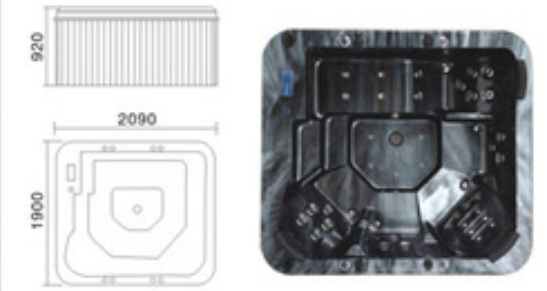

KB-214
2090x1900x920mm

配置功能	Configured Functions
额定电压(带64A漏电保护器)	Voltage 220V~240V/50HZ
总功率 5.5KW	Total Powe 5.5KW
水泵 2HPx1+0.5HPx1	Water Pump 2HPx1+0.5HPx1
冲浪恒温器 3.0KW	Surf Massage Thermostat 3.0KW
LED七彩变色灯	LED Color Light
音响装置	Audio Devices
消毒装置	Purifying Devices
气泡泵 400w	Air pump 400w
使用人数 5	The Number of Users 5
空缸重量 300KG	Empty Tub Weight 300KG
加水后重量 900KG	Weight With Water 900KG
水容量 600L	Water Capacity 600L
16pcs大喷嘴配置	16pcs The Number of Big Jets
2pcs大喷嘴配置	2pcs The Number of Small Jets
2pcs空气调节器	2pcs The Number of Air Aojuster
分水调节器	The Number of Watershed Regulator
1pc水过滤装置	1pc Tha Number of Watet Filter
保温PU盖	Insulation Cover
附加功能(底部保温层)	Additional Features(The Bottom of The Insulation Layer)
脚踏板	Step
裙边	Skirt
进出水配置	Water Pass In And Out Configuration
管道配置	Pipe Configuration