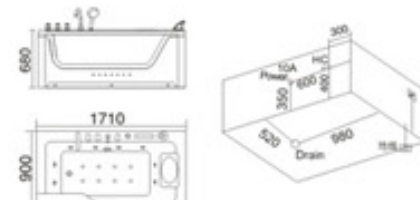

KB-623 瀑布缸
1710x900x680mm
左右裙 Left/Right Skirt
三面裙

配置功能	Configured Functions
1x1.0HP 冲浪泵	1x1.0HP Surfing Pump
冷热水开关	Cold / Hot Water Switch
手提花洒	Lift the Flower Spread
浴缸去水	Drain Bathtub
冲浪喷嘴	Surf Nozzle
瀑布	Waterfalls