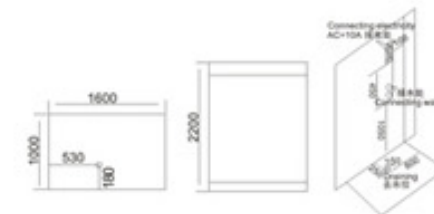

Configured Functions

- Smart touch-large LCD screen
- Steam bath 4.5KW
- Radio
- CD connection
- Temperature indication/adjustment
- Time indication/adjustment
- Exhaust fan
- Illuminating lamp
- Back acupuncture massage
- Top shower
- Movable shower
- Functional changeover
- Overflow protection
- Back massage

KB-802A
1390x950x2200mm
1500x1000x2200mm
1600x1000x2200mm