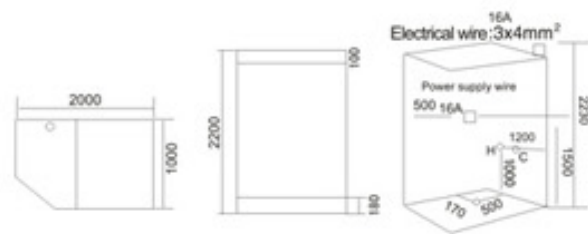

配置功能	Configured Functions
桑拿浴 3KW	Sauna 3KW
蒸汽浴 3KW	Steam bath 3KW
收音机	Radio
外接CD	CD connection
电话接听	Telephone receiver
温度显示/调节	Temperature indication / adjustment
时间显示/调节	Time indication / adjustment
排气扇	Exhaust fan
照明灯	Illuminating lamp
背景灯	Background light
背部针刺按摩	Back acupuncture massage
顶部花洒	Top shower
活动花洒	Hand shower
臭氧	Ozone disinfection
功能转换	Functional changeover switch
脚部按摩	Foot massage