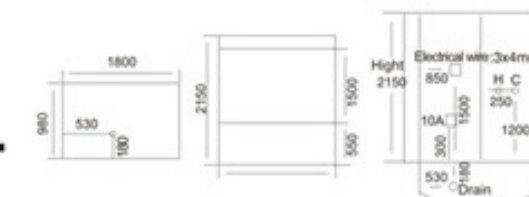

KB-819
1400x900x2150mm
1800x980x2150mm

配置功能	Configured Functions
智能触摸式大液晶显示屏	Smart touch-large LCD screen
蒸汽浴 3KW	Steam bath 3KW
收音机	Radio
外接CD	CD connection
温度显示/调节	Temperature indication/adjustment
时间显示/调节	Time indication/adjustment
排气扇	Exhaust fan
照明灯	Illuminating lamp
背部针刺按摩	Back acupuncture massage
顶部花洒	Top shower
活动花洒	Movable shower
功能转换	Functional changeover
冲浪水力按摩	Water pressure massage
防溢保护	Overflow protection
背部按摩	Back massage