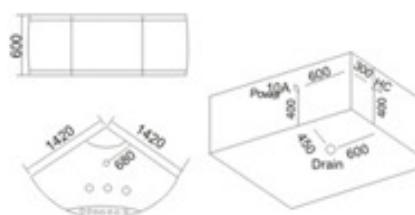

KB-399
1420x1420x600mm

配置功能 Configured Functions

1x1.0HP 冲浪泵	1x1.0HP Surfing Pump
冷热水开关	Cold / Hot Water Switch
手提花洒	Lift the Flower Spread
浴缸去水	Drain Bathtub
冲浪喷嘴	Surf Nozzle
瀑布	Waterfalls