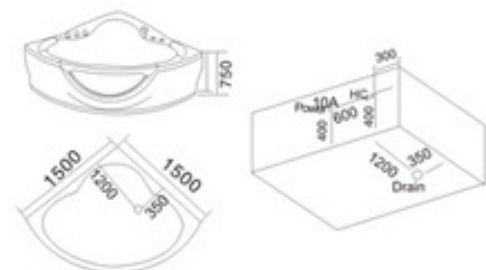

KB-446
1500x1500x750mm

配置功能	Configured Functions
1x1.0HP 冲浪泵	1x1.0HP Surfing Pump
冷热水开关	Cold / Hot Water Switch
手提花洒	Lift the Flower Spread
浴缸去水	Drain Bathtub
冲浪喷嘴	Surf Nozzle
瀑布	Waterfalls