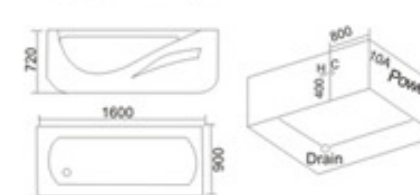

KB-347
1600x900x720mm
左右裙 Left/Right Skirt

配置功能	Configured Functions
1x1.0HP 冲浪泵	1x1.0HP Surfing Pump
冷热水开关	Cold / Hot Water Switch
手握花洒	Lift the Flower Spread
浴缸去水	Drain Bathtub
冲浪喷嘴	Surf Nozzle
瀑布	Waterfalls