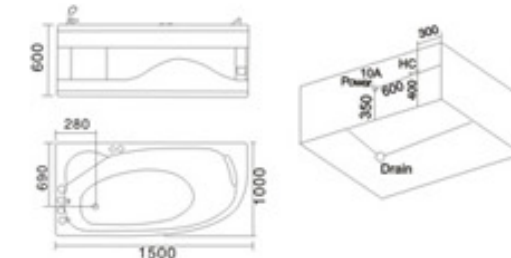

KB-474
1500x1000x600mm

配置功能	Configured Functions
1x1.0HP 冲浪泵	1x1.0HP Surfing Pump
冷热水开关	Cold / Hot Water Switch
手握花洒	Lift the Flower Spread
浴缸去水	Drain Bathtub
冲浪喷嘴	Surf Nozzle
瀑布	Waterfalls