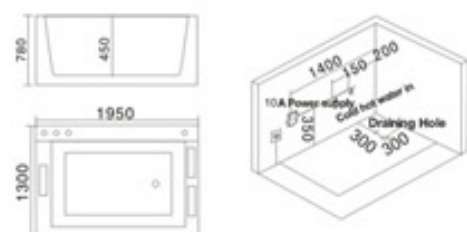

KB-488 TV DVD  
1950x1300x780mm

配置功能	Configured Functions
1x1.0HP 冲浪泵	1x1.0HP Surfing Pump
冷热水开关	Cold / Hot Water Switch
手握花洒	Lift the Flower Spread
浴缸去水	Drain Bathtub
冲浪喷嘴	Surf Nozzle
瀑布	Waterfalls

KB-491  
1850x900x650mm