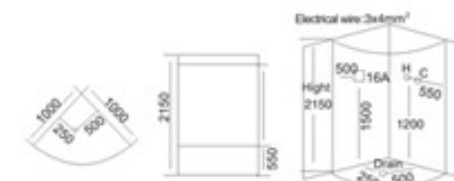

KB-849
1710x880x2150mm