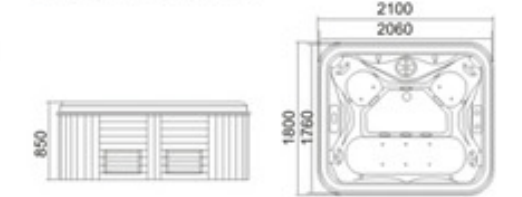

KB-211
2100x1800x850mm

配置功能	Configured Functions
2x2.0HP 冲浪泵	2x2.0HP Surfing Pump
1x1.0HP 冲浪泵	1x1.0HP Surfing Pump
1x700w 风泵	1x700W Wind Pump
总功率 6.8KW	Total power 6.8KW
控制面板	Control Panel
冲浪大喷嘴7个	Large-size Nozzle for Surfing,7
冲浪细喷嘴17个	Small-size Nozzle for Surfing,17
恒温器	Thermostat
电子杀菌器	Dosing Device
过滤器	Filter
彩色池底灯	Color Pool Lamp
泡泡浴汽咀10个	Air Nozzle for Bubble Bath,10
TV电视(可选配)	TV Set (optional)
DVD机(可选配)	DVD Player (optional)