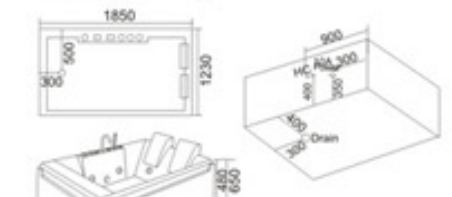

KB-317
1730x1230x650mm
1850x1230x650mm
左右裙 Left/Right Skirt

配置功能	Configured Functions
1x1.0HP 冲浪泵	1x1.0HP Surfing Pump
冷热水开关	Cold / Hot Water Switch
手握手洒	Lift the Flower Spread
浴缸去水	Drain Bathtub
冲浪喷嘴	Surf Nozzle
瀑布	Waterfalls