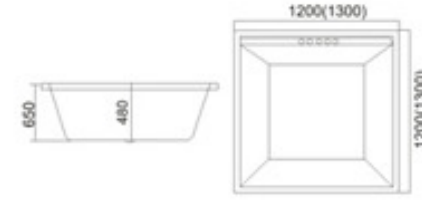

KB-3011
1200x1200x650mm
1300x1300x650mm

配置功能	Configured Functions
1x1.0HP 冲浪泵	1x1.0HP Surfing Pump
冷热水开关	Cold / Hot Water Switch
手控花洒	Lift the Flower Spread
浴缸去水	Drain Bathtub
冲浪喷嘴	Surf Nozzle
瀑布	Waterfalls