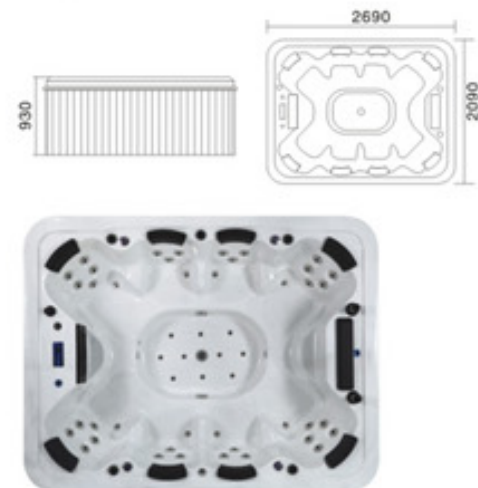

KB-213 TV
2690x2090x930mm

配置功能	Configured Functions
额定电压(带64A漏电保护器)	Voltage 220V~240V/50HZ
总功率 5.5KW	Total Powe 5.5KW
水泵 2HPx2+1.5HPx1	Water Pump 2HPx2+1.5HPx1
冲浪恒温器 3.0KW	Surf Massage Thermostat 3.0KW
LED七彩变色灯	LED Color Light
音响装置	Audio Devices
消毒装置	Purifying Devices
气泡泵 400w	Air pump 400w
使用人数 8	The Number of Users 8
空缸重量 430KG	Empty Tub Weight 430KG
加水后重量 1330KG	Weight With Water 1330KG
水容量 900L	Water Capacity 900L
32pcs大喷嘴配置	10pcs The Number of Big Jets
3pcs空气调节器	3pcs The Number of Air Aojuster
分水调节器	The Number of Watershed Regulator
1pc水过滤装置	1pc Tha Number of Watet Filter
保温PU盖	Insulation Cover
附加功能(底部保温层)	Additional Features(The Bottom of The Insulation Layer)
脚踏板	Step
裙边	Skirt
进出水配置	Water Pass In And Out Configuration
管道配置	Pipe Configuration
升降19寸防水液晶电视	LCD Water Proofing Lifting
DVD播放器+MP3读卡器	DVD Player + Mp3 USB