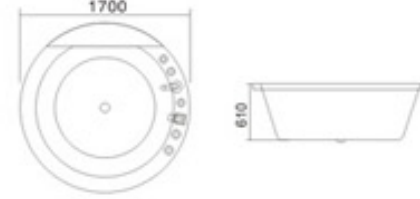

KB-3001 瀑布缸
1300x1300x610mm
1350x1350x610mm
1400x1400x610mm
1500x1500x610mm
1600x1600x610mm
1700x1700x610mm
1800x1800x610mm
1900x1900x610mm
2000x2000x610mm

配置功能 **Configured Functions**
1x1.0HP 冲浪泵 1x1.0HP Surfing Pump
冷热水开关 Cold / Hot Water Switch
手握花洒 Lift the Flower Spread
浴缸去水 Drain Bathtub
冲浪喷嘴 Surf Nozzle
瀑布 Waterfalls