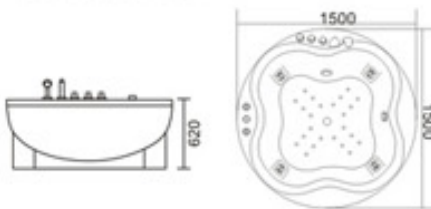

KB-644
1500x1500x620mm
1800x1800x520mm

配置功能 Configured Functions

1x1.0HP 冲浪泵	1x1.0HP Surfing Pump
冷热水开关	Cold / Hot Water Switch
手提花洒	Lift the Flower Spread
浴缸去水	Drain Bathtub
冲浪喷嘴	Surf Nozzle
瀑布	Waterfalls