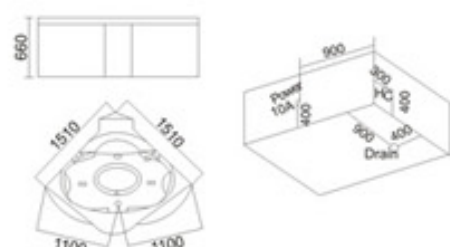

KB-424
1510x1510x660mm

配置功能	Configured Functions
1x1.0HP 冲浪泵	1x1.0HP Surfing Pump
冷热水开关	Cold / Hot Water Switch
手提花洒	Lift the Flower Spread
浴缸去水	Drain Bathtub
冲浪喷嘴	Surf Nozzle
瀑布	Waterfalls