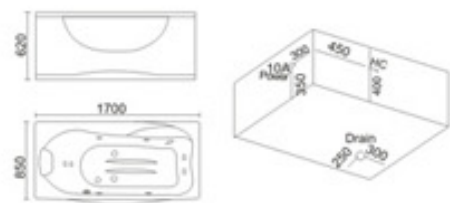

KB-419
1700x850x620mm

配置功能	Configured Functions
1x1.0HP 冲浪泵	1x1.0HP Surfing Pump
冷热水开关	Cold / Hot Water Switch
手提花洒	Lift the Flower Spread
浴缸去水	Drain Bathtub
冲浪喷嘴	Surf Nozzle
瀑布	Waterfalls