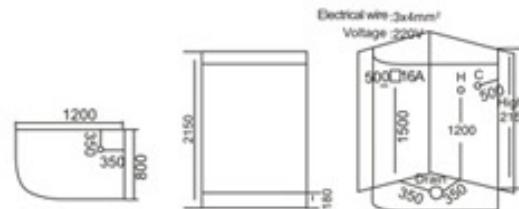

KB-805  
1200x900x2200mm

KB-806  
1200x800x2150mm  
左右裙 Left/Right Skirt

KB-807  
1000x800x2150mm  
1200x800x2150mm  
1200x900x2150mm  
左右弧 Left/Right Arc

KB-811 TV DVD  
1600x900x2150mm  
左右裙 Left/Right Skirt