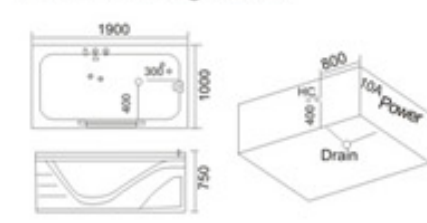

KB-327
1900x1000x700mm
左右裙 Left/Right Skirt

配置功能	Configured Functions
1x1.0HP 冲浪泵	1x1.0HP Surfing Pump
冷热水开关	Cold / Hot Water Switch
手提花洒	Lift the Flower Spread
浴缸去水	Drain Bathtub
冲浪喷嘴	Surf Nozzle
瀑布	Waterfalls