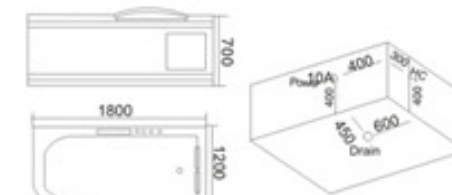

KB-316
1800x1200x700mm
左右裙 Left/Right Skirt

配置功能	Configured Functions
1x1.0HP 冲浪泵	1x1.0HP Surfing Pump
冷热水开关	Cold / Hot Water Switch
手握手洒	Lift the Flower Spread
浴缸去水	Drain Bathtub
冲浪喷嘴	Surf Nozzle
瀑布	Waterfalls