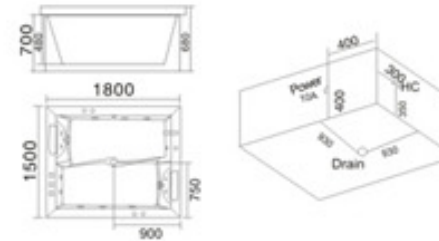

KB-3007
1800x1500x700mm

配置功能	Configured Functions
1x1.0HP 冲浪泵	1x1.0HP Surfing Pump
冷热水开关	Cold / Hot Water Switch
手提花洒	Lift the Flower Spread
浴缸去水	Drain Bathtub
冲浪喷嘴	Surf Nozzle
瀑布	Waterfalls