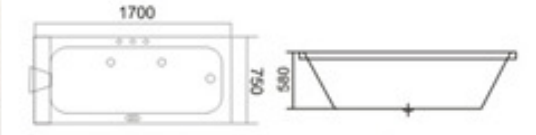

KB-3014
1400x750x580mm
1500x750x580mm
1600x750x580mm
1700x750x580mm
1700x800x580mm
1700x850x580mm
左右裙 Left/Right Skirt

配置功能	Configured Functions
1x1.0HP 冲浪泵	1x1.0HP Surfing Pump
冷热水开关	Cold / Hot Water Switch
手控花洒	Lift the Flower Spread
浴缸去水	Drain Bathtub
冲浪喷嘴	Surf Nozzle
瀑布	Waterfalls