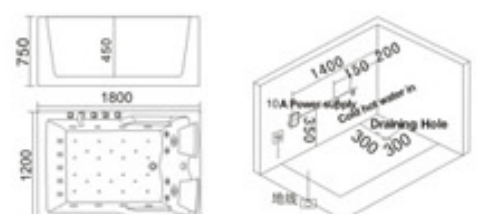

KB-495
1800x1200x750mm
左右裙 Left/Right Skirt

配置功能	Configured Functions
1x1.0HP 冲浪泵	1x1.0HP Surfing Pump
冷热水开关	Cold / Hot Water Switch
手提花洒	Lift the Flower Spread
浴缸去水	Drain Bathtub
冲浪喷嘴	Surf Nozzle
瀑布	Waterfalls