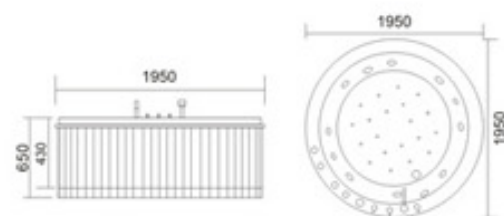

配置功能	Configured Functions
1x1.0HP 冲浪水泵	1x1.0HP Surfing Pump
冲浪大喷嘴6个	Large-size Nozzle for Surfing,6
瀑布	Waterfall
冷热水开关	Cold/Hot Water Faucet
七彩水底灯	Color Pool Lamp
浴缸去水	Bathtub Water Drainage
调节开关	Adjustment Switch
启动开关	Start Switch
泡泡浴(可选配)	Bubble Bath (optional)
冲浪按摩浴	Surf Massage
花洒淋浴	Shower