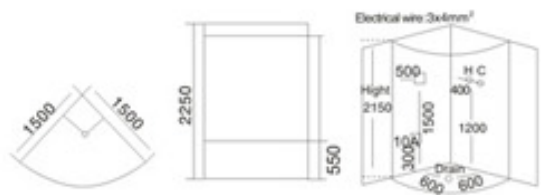

KB-891
1500x1500x2250mm
1650x1650x2250mm