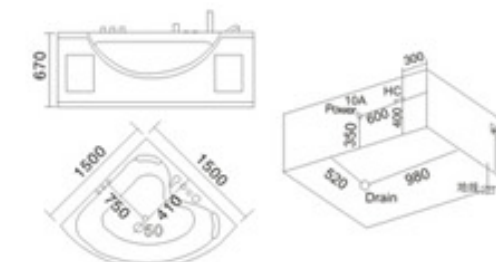

KB-443
1500x1500x670mm

配置功能	Configured Functions
1x1.0HP 冲浪泵	1x1.0HP Surfing Pump
冷热水开关	Cold / Hot Water Switch
手握花洒	Lift the Flower Spread
浴缸去水	Drain Bathtub
冲浪喷嘴	Surf Nozzle
瀑布	Waterfalls