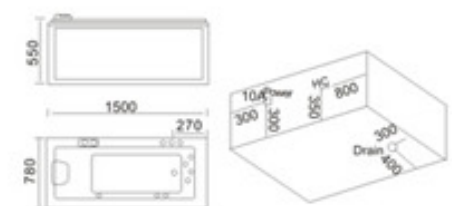

KB-414
1500x780x550mm
1700x800x600mm

配置功能	Configured Functions
1x1.0HP 冲浪泵	1x1.0HP Surfing Pump
冷热水开关	Cold / Hot Water Switch
手握花洒	Lift the Flower Spread
浴缸去水	Drain Bathtub
冲浪喷嘴	Surf Nozzle
瀑布	Waterfalls