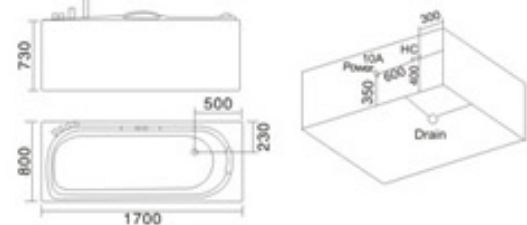

KB-470
1700x800x730mm
左右裙 Left/Right Skirt

配置功能	Configured Functions
1x1.0HP 冲浪泵	1x1.0HP Surfing Pump
冷热水开关	Cold / Hot Water Switch
手握花洒	Lift the Flower Spread
浴缸去水	Drain Bathtub
冲浪喷嘴	Surf Nozzle
瀑布	Waterfalls