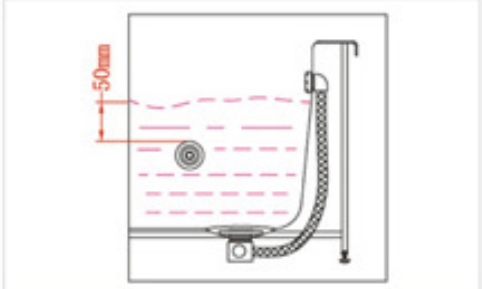

③按摩缸水位图

Massage Bathtub Hydrograph

浴缸壁的均厚达到6mm以上
Average Thickness of Casing Wall on Massage Bathtub is over 6mm

1. 1 亚克力板材(3mm厚) Acrylic plate(3mm)
2. 2 环保树脂+玻璃纤维(1-1.5mm厚) Eco-Friendly Resin+Glass Fiber Mat(1-1.5mm)
3. 3 环保树脂+玻璃纤维(1.5-2mm厚) Eco-Friendly Resin+Glass Fiber Cloth(1.5-2mm)
4. 4 环保树脂+玻璃纤维(1-1.5mm厚) Eco-Friendly Resin+Glass Fiber Mat(1-1.5mm)