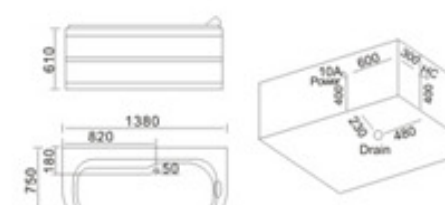

KB-403
1380x750x610mm
1500x800x630mm
1700x850x630mm

配置功能 Configured Functions

1x1.0HP 冲浪泵	1x1.0HP Surfing Pump
冷热水开关	Cold / Hot Water Switch
手提花洒	Lift the Flower Spread
浴缸去水	Drain Bathtub
冲浪喷嘴	Surf Nozzle
瀑布	Waterfalls