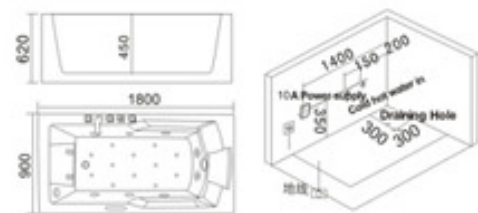

KB-493  
1800x850x560mm

配置功能	Configured Functions
1x1.0HP 冲浪泵	1x1.0HP Surfing Pump
冷热水开关	Cold / Hot Water Switch
手握花洒	Lift the Flower Spread
浴缸去水	Drain Bathtub
冲浪喷嘴	Surf Nozzle
瀑布	Waterfalls

KB-494  
1700x900x620mm  
1800x900x620mm  
左右裙 Left/Right Skirt