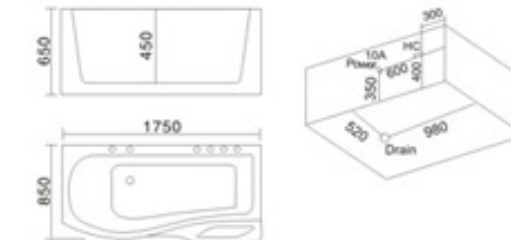

KB-486
1750x850x650mm
只有图片方向

配置功能 Configured Functions

1x1.0HP 冲浪泵	1x1.0HP Surfing Pump
冷热水开关	Cold / Hot Water Switch
手握花洒	Lift the Flower Spread
浴缸去水	Drain Bathtub
冲浪喷嘴	Surf Nozzle
瀑布	Waterfalls