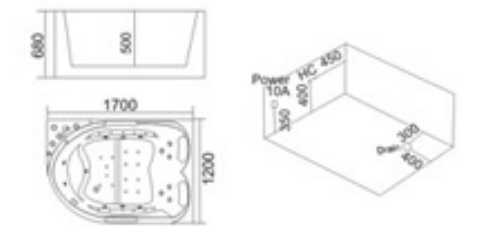

KB-611
1700x1200x680mm

配置功能	Configured Functions
1x1.0HP 冲浪泵	1x1.0HP Surfing Pump
冷热水开关	Cold / Hot Water Switch
手握花洒	Lift the Flower Spread
浴缸去水	Drain Bathtub
冲浪喷嘴	Surf Nozzle
瀑布	Waterfalls