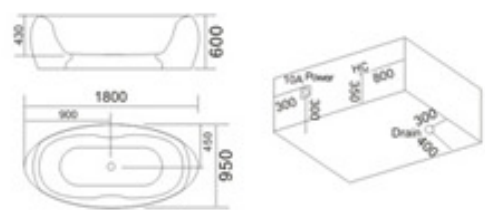

KB-490
1800x950x600mm

配置功能	Configured Functions
1x1.0HP 冲浪泵	1x1.0HP Surfing Pump
冷热水开关	Cold / Hot Water Switch
手握花洒	Lift the Flower Spread
浴缸去水	Drain Bathtub
冲浪喷嘴	Surf Nozzle
瀑布	Waterfalls