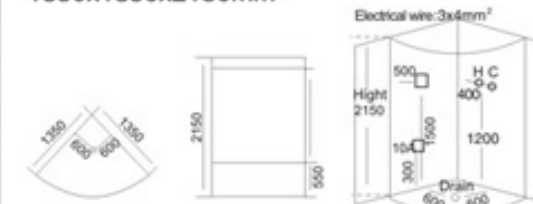

配置功能	Configured Functions
智能触摸式大液晶显示屏	Smart touch-large LCD screen
蒸汽浴 3KW	Steam bath 4.5KW
收音机	Radio
外接CD	CD connection
温度显示/调节	Temperature indication/adjustment
时间显示/调节	Time indication/adjustment
排气扇	Exhaust fan
照明灯	Illuminating lamp
背部针刺按摩	Back acupuncture massage
顶部花洒	Top shower
活动花洒	Movable shower
功能转换	Functional changeover
冲浪水力按摩	Water pressure massage
防溢保护	Overflow protection
背部按摩	Back massage

KB-842 TV DVD
1350x1350x2150mm