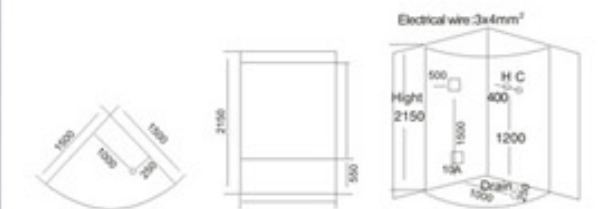

KB-835-1
1500x1500x2150mm

配置功能

智能触摸式大液晶显示屏
蒸汽浴 4.5KW
收音机
外接CD
温度显示/调节
时间显示/调节
排气扇
照明灯
背部针刺按摩
顶部花洒
活动花洒
功能转换
冲浪水力按摩
防溢保护
背部按摩

Configured Functions

Smart touch-large LCD screen
Steam bath 4.5KW
Radio
CD connection
Temperature indication/adjustment
Time indication/adjustment
Exhaust fan
Illuminating lamp
Back acupuncture massage
Top shower
Movable shower
Functional changeover
Water pressure massage
Overflow protection
Back massage