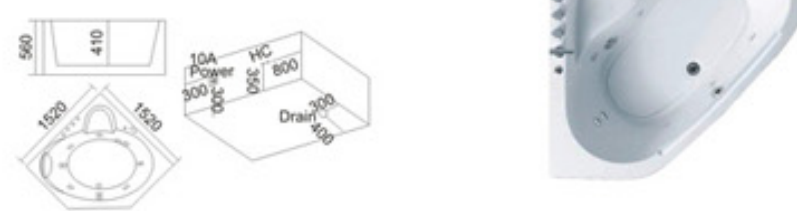

KB-653
1520x1520x560mm