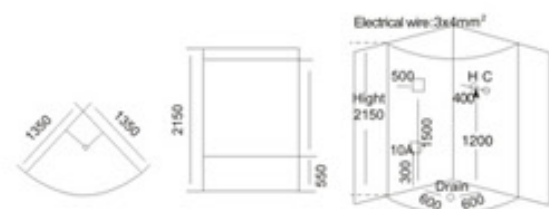

KB-836
1350x1350x2150mm

配置功能	Configured Functions
智能触摸式大液晶显示屏	Smart touch-large LCD screen
蒸汽浴 3KW	Steam bath 3KW
收音机	Radio
外接CD	CD connection
温度显示/调节	Temperature indication/adjustment
时间显示/调节	Time indication/adjustment
排气扇	Exhaust fan
照明灯	Illuminating lamp
背部针刺按摩	Back acupuncture massage
顶部花洒	Top shower
活动花洒	Movable shower
功能转换	Functional changeover
冲浪水力按摩	Water pressure massage
防溢保护	Overflow protection
背部按摩	Back massage