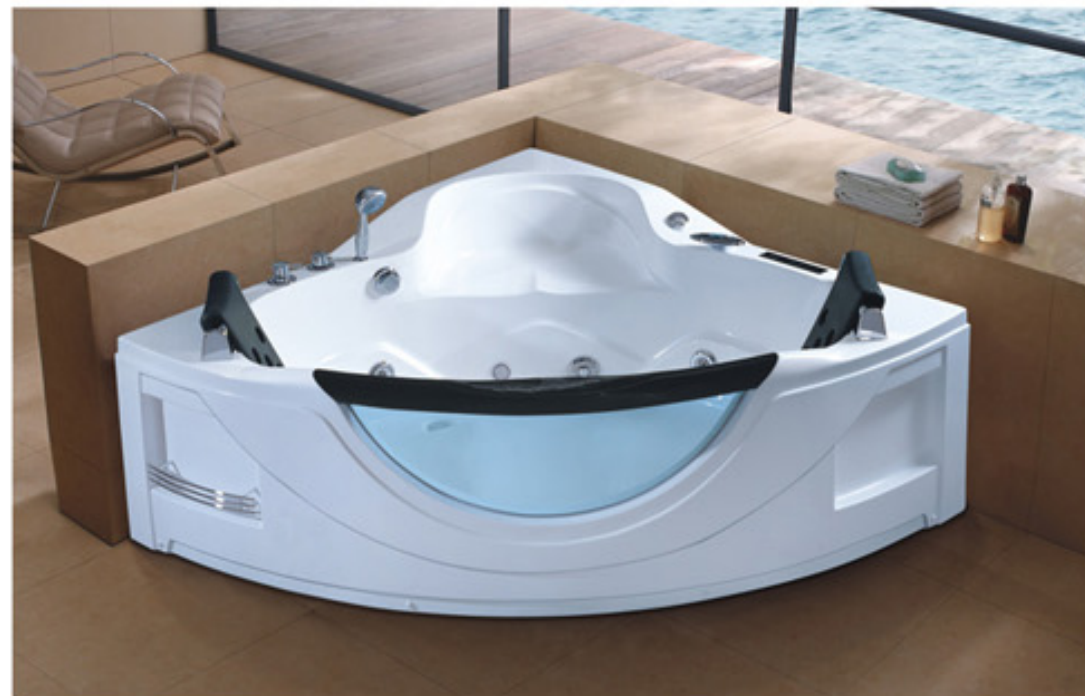

配置功能	Configured Functions
1x1.0HP 冲浪泵	1x1.0HP Surfing Pump
冷热水开关	Cold / Hot Water Switch
手提花洒	Lift the Flower Spread
浴缸去水	Drain Bathtub
冲浪喷嘴	Surf Nozzle
瀑布	Waterfalls