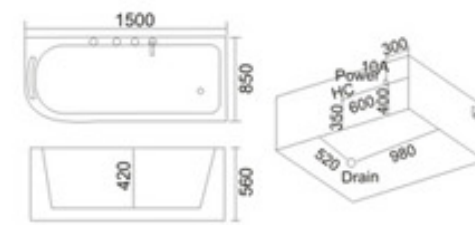

KB-473
1500x850x560mm
左右裙 Left/Right Skirt

配置功能	Configured Functions
1x1.0HP 冲浪泵	1x1.0HP Surfing Pump
冷热水开关	Cold / Hot Water Switch
手握花洒	Lift the Flower Spread
浴缸去水	Drain Bathtub
冲浪喷嘴	Surf Nozzle
瀑布	Waterfalls