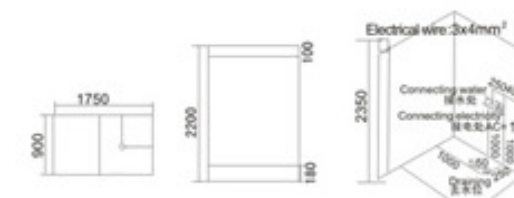

KB-952-1
1750x900x2200mm

配置功能	Configured Functions
桑拿浴 3KW	Sauna 3KW
蒸汽浴 3KW	Steam bath 3KW
收音机	Radio
外接CD	CD connection
电话接听	Telephone receiver
温度显示/调节	Temperature indication / adjustment
时间显示/调节	Time indication / adjustment
排气扇	Exhaust fan
照明灯	Illuminating lamp
背景灯	Background light
背部针刺按摩	Back acupuncture massage
顶部花洒	Top shower
活动花洒	Hand shower
臭氧	Ozone disinfection
功能转换	Functional changeover switch
脚部按摩	Foot massage