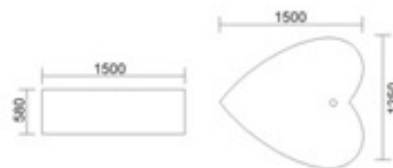

KB-364
1500x1250x580mm

配置功能 Configured Functions

1x1.0HP 冲浪泵	1x1.0HP Surfing Pump
冷热水开关	Cold / Hot Water Switch
手摆花洒	Lift the Flower Spread
浴缸去水	Drain Bathtub
冲浪喷嘴	Surf Nozzle
瀑布	Waterfalls