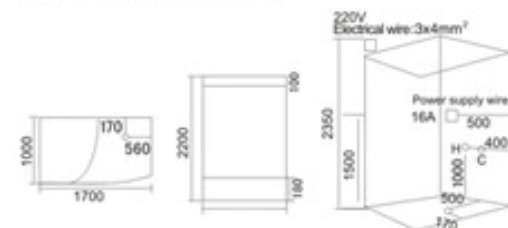

KB-955
1700x1000x2200mm