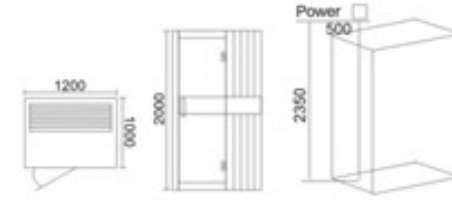

KB-1017 红松木
1500x1000x2000mm
可非标订做