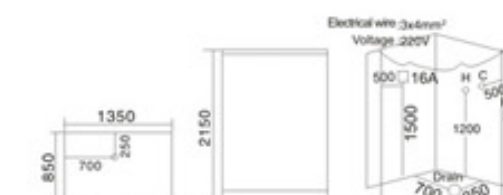

配置功能

电脑控制面板
蒸汽浴 3KW
收音机
外接CD
温度显示/调节
时间显示/调节
排气扇
照明灯
背部针刺按摩
顶部花洒
活动花洒
功能转换
冲浪水力按摩
防溢保护
背部按摩

Configured Functions

Computerized control panel
Steam bath 3KW
Radio
CD connection
Temperature indication/adjustment
Time indication/adjustment
Exhaust fan
Illuminating lamp
Back acupuncture massage
Top shower
Movable shower
Functional changeover
Water pressure massage
Overflow protection
Back massage

配置功能

电脑控制面板
蒸汽浴 3KW
收音机
外接CD
温度显示/调节
时间显示/调节
排气扇
照明灯
背部针刺按摩
顶部花洒
活动花洒
功能转换
冲浪水力按摩
防溢保护
背部按摩

Configured Functions

Computerized control panel
Steam bath 3KW
Radio
CD connection
Temperature indication/adjustment
Time indication/adjustment
Exhaust fan
Illuminating lamp
Back acupuncture massage
Top shower
Movable shower
Functional changeover
Water pressure massage
Overflow protection
Back massage

配置功能

电脑控制面板
蒸汽浴 3KW
收音机
外接CD
温度显示/调节
时间显示/调节
排气扇
照明灯
背部针刺按摩
顶部花洒
活动花洒
功能转换
冲浪水力按摩
防溢保护
背部按摩

Configured Functions

Computerized control panel
Steam bath 3KW
Radio
CD connection
Temperature indication/adjustment
Time indication/adjustment
Exhaust fan
Illuminating lamp
Back acupuncture massage
Top shower
Movable shower
Functional changeover
Water pressure massage
Overflow protection
Back massage