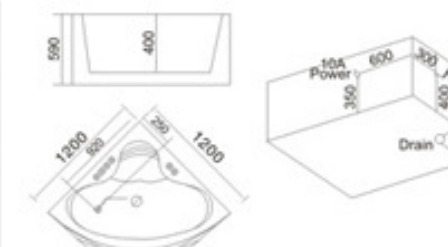

KB-427
1200x1200x590mm

配置功能	Configured Functions
1x1.0HP 冲浪泵	1x1.0HP Surfing Pump
冷热水开关	Cold / Hot Water Switch
手提花洒	Lift the Flower Spread
浴缸去水	Drain Bathtub
冲浪喷嘴	Surf Nozzle
瀑布	Waterfalls