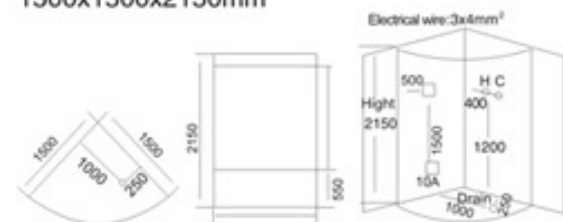

KB-845 TV DVD
1500x1500x2150mm