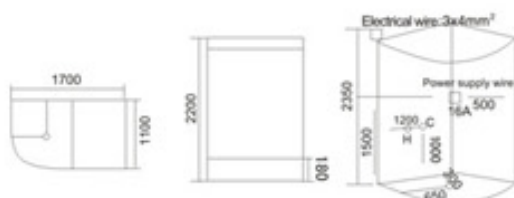

KB-951
1700x1100x2200mm
左右弧 Left/Right Arc