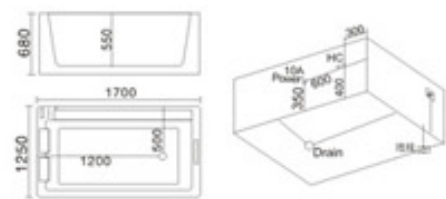

KB-434  
1500x1500x650mm

配置功能	Configured Functions
1x1.0HP 冲浪泵	1x1.0HP Surfing Pump
冷热水开关	Cold / Hot Water Switch
手提花洒	Lift the Flower Spread
浴缸去水	Drain Bathtub
冲浪喷嘴	Surf Nozzle
瀑布	Waterfalls

KB-435 瀑布缸  
1700x1250x680mm  
左右裙 Left/Right Skirt