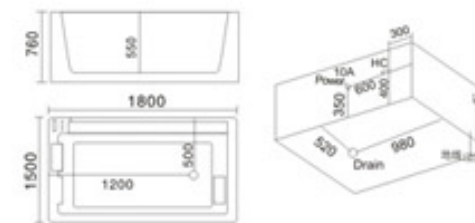

KB-437 瀑布缸
1800x1500x760mm
1900x1600x760mm
左右裙 Left/Right Skirt

配置功能	Configured Functions
1x1.0HP 冲浪泵	1x1.0HP Surfing Pump
冷热水开关	Cold / Hot Water Switch
手提花洒	Lift the Flower Spread
浴缸去水	Drain Bathtub
冲浪喷嘴	Surf Nozzle
瀑布	Waterfalls