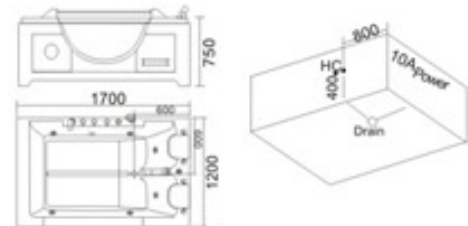

KB-460
1700x1200x750mm
左右裙 Left/Right Skirt

配置功能	Configured Functions
1x1.0HP 冲浪泵	1x1.0HP Surfing Pump
冷热水开关	Cold / Hot Water Switch
手握花洒	Lift the Flower Spread
浴缸去水	Drain Bathtub
冲浪喷嘴	Surf Nozzle
瀑布	Waterfalls