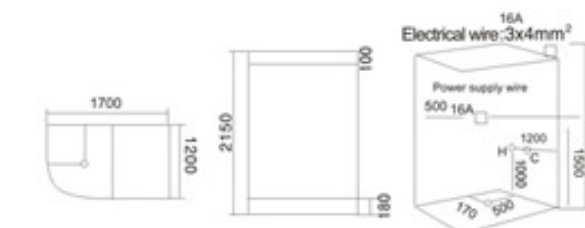

配置功能 Configured Functions

桑拿浴 3KW	Sauna 3KW
蒸汽浴 3KW	Steam bath 3KW
收音机	Radio
外接CD	CD connection
电话接听	Telephone receiver
温度显示/调节	Temperature indication / adjustment
时间显示/调节	Time indication / adjustment
排气扇	Exhaust fan
照明灯	Illuminating lamp
背景灯	Background light
背部针刺按摩	Back acupuncture massage
顶部花洒	Top shower
活动花洒	Hand shower
臭氧	Ozone disinfection
功能转换	Functional changeover switch
脚部按摩	Foot massage

KB-957
1700x1200x2150mm

配置功能 Configured Functions

桑拿浴 3KW	Sauna 3KW
蒸汽浴 3KW	Steam bath 3KW
收音机	Radio
外接CD	CD connection
电话接听	Telephone receiver
温度显示/调节	Temperature indication / adjustment
时间显示/调节	Time indication / adjustment
排气扇	Exhaust fan
照明灯	Illuminating lamp
背景灯	Background light
背部针刺按摩	Back acupuncture massage
顶部花洒	Top shower
活动花洒	Hand shower
臭氧	Ozone disinfection
功能转换	Functional changeover switch
脚部按摩	Foot massage