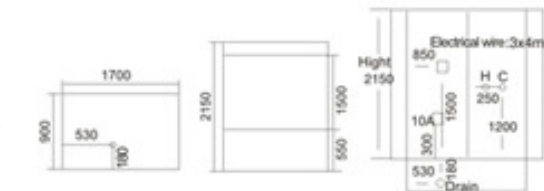

KB-864
1400x900x2150mm
1500x900x2150mm
1700x900x2150mm

配置功能

电脑控制面板
蒸汽浴 4.5KW
收音机
外接CD
温度显示/调节
时间显示/调节
排气扇
照明灯
背部针刺按摩
顶部花洒
活动花洒
功能转换
冲浪水力按摩
防溢保护
背部按摩

Configured Functions

Computered control panel
Steam bath 4.5KW
Radio
CD connection
Temperature indication/adjustment
Time indication/adjustment
Exhaust fan
Illuminating lamp
Back acupuncture massage
Top shower
Movable shower
Functional changeover
Water pressure massage
Overflow protection
Back massage