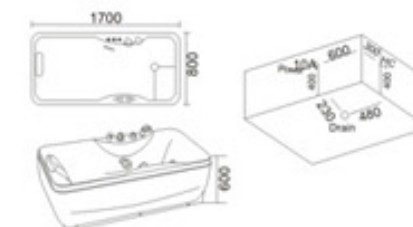

KB-356
1500x750x600mm
1600x750x600mm
1700x800x600mm

配置功能	Configured Functions
1x1.0HP 冲浪泵	1x1.0HP Surfing Pump
冷热水开关	Cold / Hot Water Switch
手提花洒	Lift the Flower Spread
浴缸去水	Drain Bathtub
冲浪喷嘴	Surf Nozzle
瀑布	Waterfalls