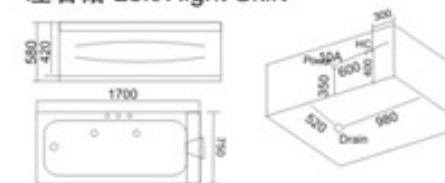

KB-402
1400x750x580mm
1500x750x580mm
1600x750x580mm
1700x750x580mm
1700x800x580mm
1700x850x580mm
左右裙 Left/Right Skirt

配置功能 Configured Functions

1x1.0HP 冲浪泵	1x1.0HP Surfing Pump
冷热水开关	Cold / Hot Water Switch
手提花洒	Lift the Flower Spread
浴缸去水	Drain Bathtub
冲浪喷嘴	Surf Nozzle
瀑布	Waterfalls