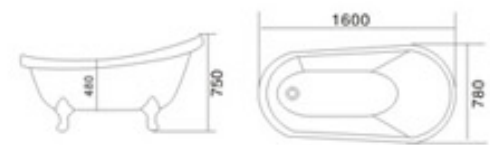

KB-547
1500x750x780mm
1600x780x750mm
1700x800x780mm
1800x900x860mm