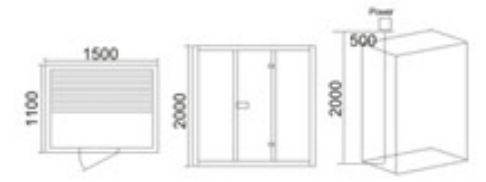

KB-1042 铁杉木  
1200x900x2000mm  
可非标订做

KB-1043 铁杉木  
2000x1500x2000mm  
可非标订做

KB-1040 铁杉木  
1200x1000x2000mm  
可非标订做

KB-1041 铁杉木  
2000x1500x2000mm  
可非标订做

KB-1044 铁杉木  
1200x1100x2000mm  
可非标订做

KB-1045 铁杉木  
1500x1100x2000mm  
可非标订做