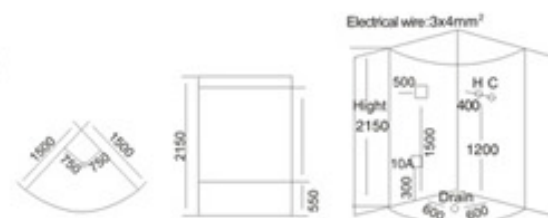

配置功能

- 电脑控制面板
- 蒸汽浴 4.5KW
- 收音机
- 外接CD
- 温度显示/调节
- 时间显示/调节
- 排气扇
- 照明灯
- 背部针刺按摩
- 顶部花洒
- 活动花洒
- 功能转换
- 冲浪水力按摩
- 防溢保护
- 背部按摩
- 12寸TV DVD

Configured Functions

- Computered control panel
- Steam bath 4.5KW
- Radio
- CD connection
- Temperature indication/adjustment
- Time indication/adjustment
- Exhaust fan
- Illuminating lamp
- Back acupuncture massage
- Top shower
- Movable shower
- Functional changeover
- Water pressure massage
- Overflow protection
- Back massage