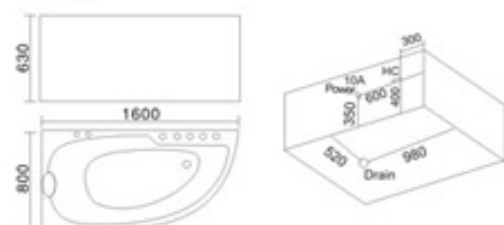

KB-477
1500x800x630mm
1600x800x630mm
左右裙 Left/Right Skirt
一体缸

配置功能	Configured Functions
1x1.0HP 冲浪泵	1x1.0HP Surfing Pump
冷热水开关	Cold / Hot Water Switch
手握花洒	Lift the Flower Spread
浴缸去水	Drain Bathtub
冲浪喷嘴	Surf Nozzle
瀑布	Waterfalls