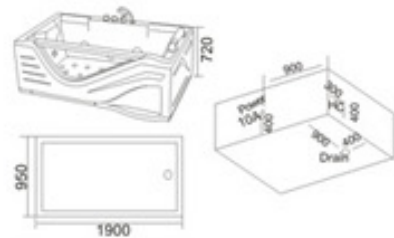

KB-601
1700x900x700mm
1900x950x720mm
左右裙 Left/Right Skirt

配置功能	Configured Functions
1x1.0HP 冲浪泵	1x1.0HP Surfing Pump
冷热水开关	Cold / Hot Water Switch
手提花洒	Lift the Flower Spread
浴缸去水	Drain Bathtub
冲浪喷嘴	Surf Nozzle
瀑布	Waterfalls