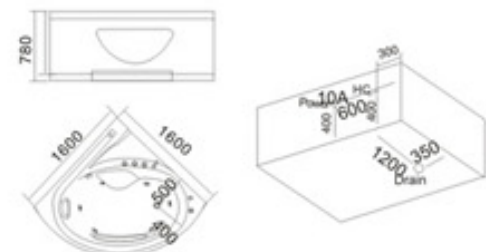

KB-448
1600x1600x780mm

配置功能	Configured Functions
1x1.0HP 冲浪泵	1x1.0HP Surfing Pump
冷热水开关	Cold / Hot Water Switch
手提花洒	Lift the Flower Spread
浴缸去水	Drain Bathtub
冲浪喷嘴	Surf Nozzle
瀑布	Waterfalls