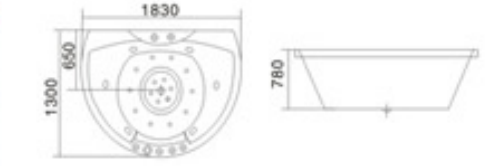

KB-3003
1830x1300x780mm