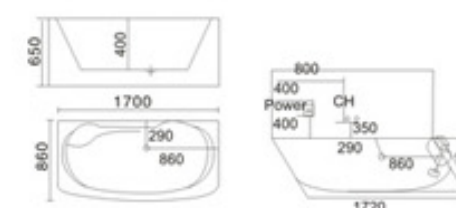

KB-457
1400x860x650mm
1500x860x650mm
1600x860x650mm
1700x860x650mm
1800x860x650mm

配置功能	Configured Functions
1x1.0HP 冲浪泵	1x1.0HP Surfing Pump
冷热水开关	Cold / Hot Water Switch
手握花洒	Lift the Flower Spread
浴缸去水	Drain Bathtub
冲浪喷嘴	Surf Nozzle
瀑布	Waterfalls