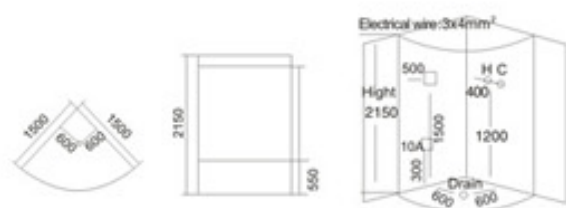

KB-818 TV DVD
1500x1500x2150mm

配置功能	Configured Functions
智能触摸式大液晶显示屏	Smart touch-large LCD screen
蒸汽浴 4.5KW	Steam bath 4.5KW
收音机	Radio
外接CD	CD connection
温度显示/调节	Temperature indication/adjustment
时间显示/调节	Time indication/adjustment
排气扇	Exhaust fan
照明灯	Illuminating lamp
背部针刺按摩	Back acupuncture massage
顶部花洒	Top shower
活动花洒	Movable shower
功能转换	Functional changeover
冲浪水力按摩	Water pressure massage
防溢保护	Overflow protection
背部按摩	Back massage
15寸TV防水DVD	15 inch waterproof TV DVD