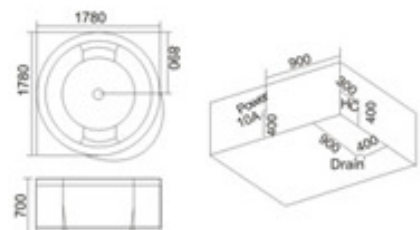

KB-423
1780x1780x700mm

配置功能	Configured Functions
1x1.0HP 冲浪泵	1x1.0HP Surfing Pump
冷热水开关	Cold / Hot Water Switch
手提花洒	Lift the Flower Spread
浴缸去水	Drain Bathtub
冲浪喷嘴	Surf Nozzle
瀑布	Waterfalls