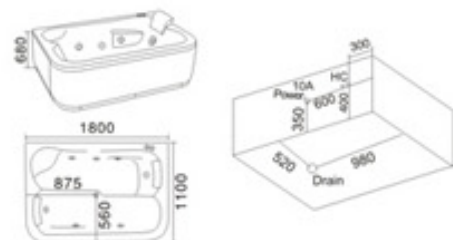

KB-483
1800x1100x680mm

配置功能 Configured Functions

1x1.0HP 冲浪泵	1x1.0HP Surfing Pump
冷热水开关	Cold / Hot Water Switch
手握花洒	Lift the Flower Spread
浴缸去水	Drain Bathtub
冲浪喷嘴	Surf Nozzle
瀑布	Waterfalls