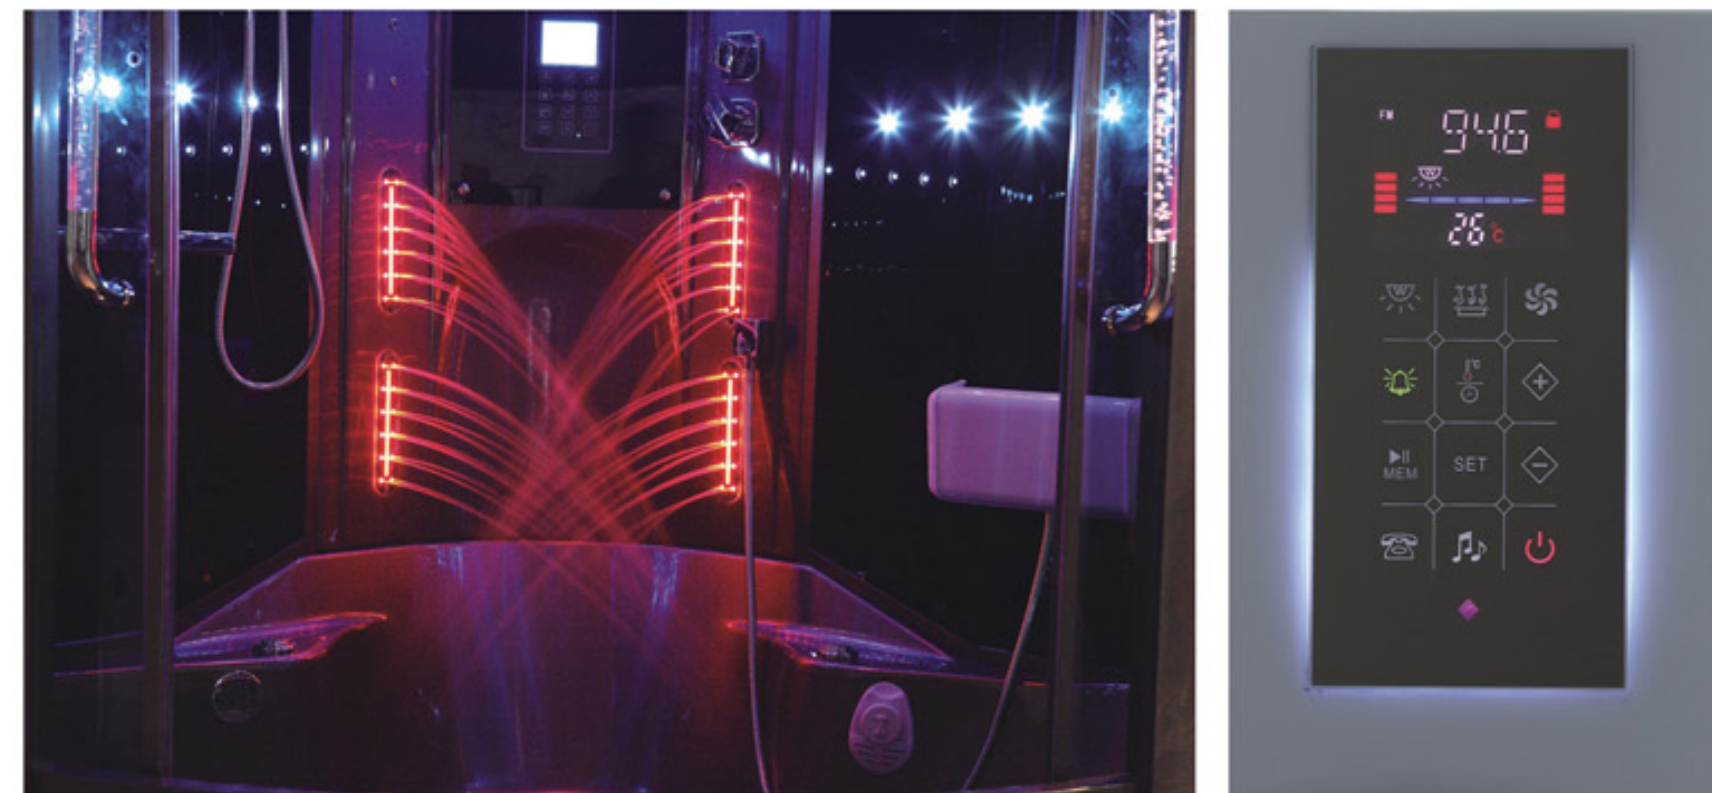

KB-801-1  
1400x1400x2200mm  
1500x1500x2200mm  
1650x1650x2200mm

配置功能

智能触摸式大液晶显示屏  
蒸汽浴 4.5KW  
收音机  
外接CD  
温度显示/调节  
时间显示/调节  
排气扇  
照明灯  
背部针刺按摩  
顶部花洒  
活动花洒  
功能转换  
冲浪水力按摩  
防溢保护  
背部按摩

Configured Functions

Smart touch-large LCD screen  
Steam bath 4.5KW  
Radio  
CD connection  
Temperature indication/adjustment  
Time indication/adjustment  
Exhaust fan  
Illuminating lamp  
Back acupuncture massage  
Top shower  
Movable shower  
Functional changeover  
Water pressure massage  
Overflow protection  
Back massage