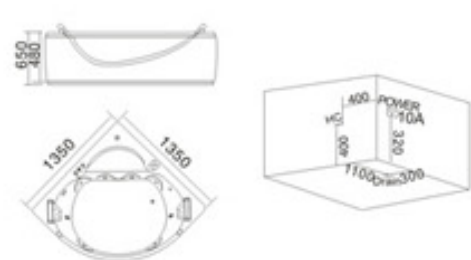

KB-454
1350x1350x650mm

配置功能	Configured Functions
1x1.0HP 冲浪泵	1x1.0HP Surfing Pump
冷热水开关	Cold / Hot Water Switch
手握花洒	Lift the Flower Spread
浴缸去水	Drain Bathtub
冲浪喷嘴	Surf Nozzle
瀑布	Waterfalls