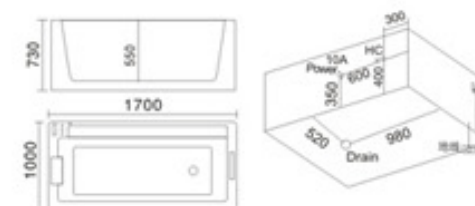

KB-438 瀑布缸
1700x1000x730mm
1800x1000x730mm
1900x1000x730mm
左右裙 Left/Right Skirt

配置功能	Configured Functions
1x1.0HP 冲浪泵	1x1.0HP Surfing Pump
冷热水开关	Cold / Hot Water Switch
手提花洒	Lift the Flower Spread
浴缸去水	Drain Bathtub
冲浪喷嘴	Surf Nozzle
瀑布	Waterfalls