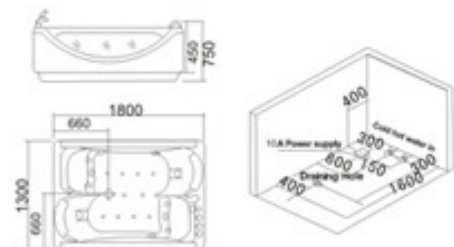

KB-622
1800x1300x750mm

配置功能	Configured Functions
1x1.0HP 冲浪泵	1x1.0HP Surfing Pump
冷热水开关	Cold / Hot Water Switch
手提花洒	Lift the Flower Spread
浴缸去水	Drain Bathtub
冲浪喷嘴	Surf Nozzle
瀑布	Waterfalls