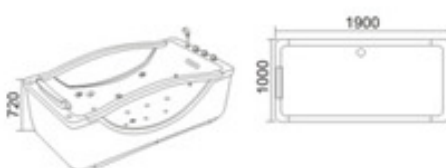

KB-603  
1900x1000x720mm

配置功能	Configured Functions
1x1.0HP 冲浪泵	1x1.0HP Surfing Pump
冷热水开关	Cold / Hot Water Switch
手提花洒	Lift the Flower Spread
浴缸去水	Drain Bathtub
冲浪喷嘴	Surf Nozzle
瀑布	Waterfalls

KB-606  
1700x850x600mm  
三面裙