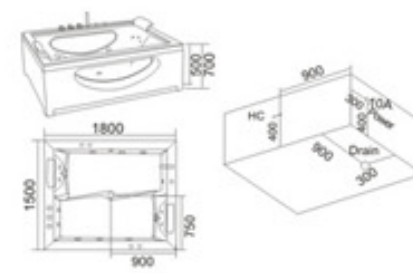

KB-354
1800x1500x700mm

配置功能	Configured Functions
1x1.0HP 冲浪泵	1x1.0HP Surfing Pump
冷热水开关	Cold / Hot Water Switch
手提花洒	Lift the Flower Spread
浴缸去水	Drain Bathtub
冲浪喷嘴	Surf Nozzle
瀑布	Waterfalls