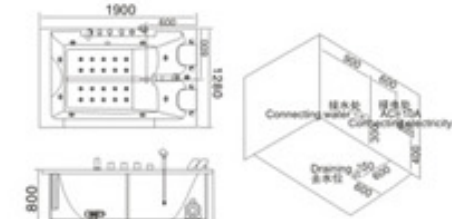

KB-318
1900x1280x800mm

配置功能	Configured Functions
1x1.0HP 冲浪泵	1x1.0HP Surfing Pump
冷热水开关	Cold / Hot Water Switch
手握手洒	Lift the Flower Spread
浴缸去水	Drain Bathtub
冲浪喷嘴	Surf Nozzle
瀑布	Waterfalls