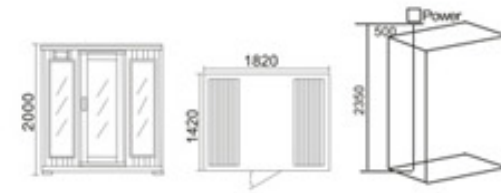

KB-1001 铁杉木
1820x1420x2000mm
可非标订做

配置功能

电脑控制面板
出入风口
温度调节
时间调节
灯光
电源箱
远红外线碳板
电源线
合页弹珠
桑拿门
拉手
纯铜搭扣
座凳
地台板
墙身板
FM收音

Configured Functions

The computer control panel
In and out of tuyere
Temperature control
Time to adjust
Light
Power box
Far infrared ray carbon plate
Power cord
Marbles hinges
Sauna door
Shake handshandle
Pure copper buckles
Stool
Floor
Wallboard
FM radio