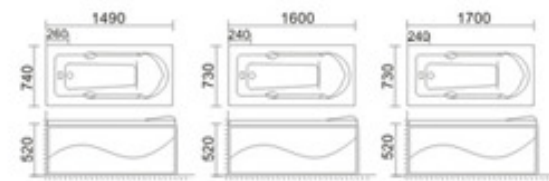

KB-3017
1350x730x520mm
1490x740x520mm
1600x730x520mm
1700x730x520mm
左右裙 Left/Right Skirt

配置功能	Configured Functions
1x1.0HP 冲浪泵	1x1.0HP Surfing Pump
冷热水开关	Cold / Hot Water Switch
手提花洒	Lift the Flower Spread
浴缸去水	Drain Bathtub
冲浪喷嘴	Surf Nozzle
瀑布	Waterfalls