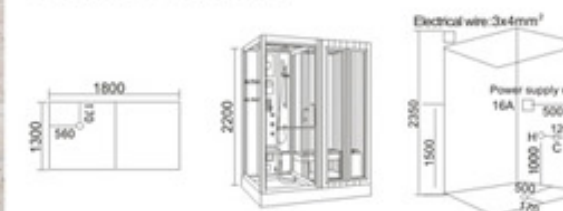

多功能干湿蒸汽房系列
Dry & Wet Steam Room Series

KB-956

1500x1200x2200mm
1600x1200x2200mm
1700x1200x2200mm
1800x1300x2200mm
2000x1300x2200mm