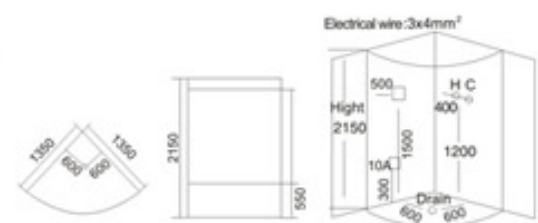

KB-846
1350x1350x2150mm