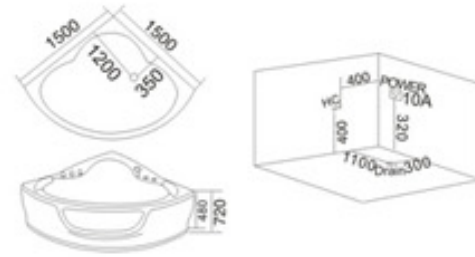

KB-630
1500x1500x720mm

配置功能	Configured Functions
1x1.0HP 冲浪泵	1x1.0HP Surfing Pump
冷热水开关	Cold / Hot Water Switch
手提花洒	Lift the Flower Spread
浴缸去水	Drain Bathtub
冲浪喷嘴	Surf Nozzle
瀑布	Waterfalls