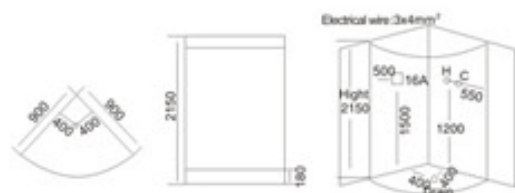

KB-820
900x900x2150mm
1000x1000x2150mm