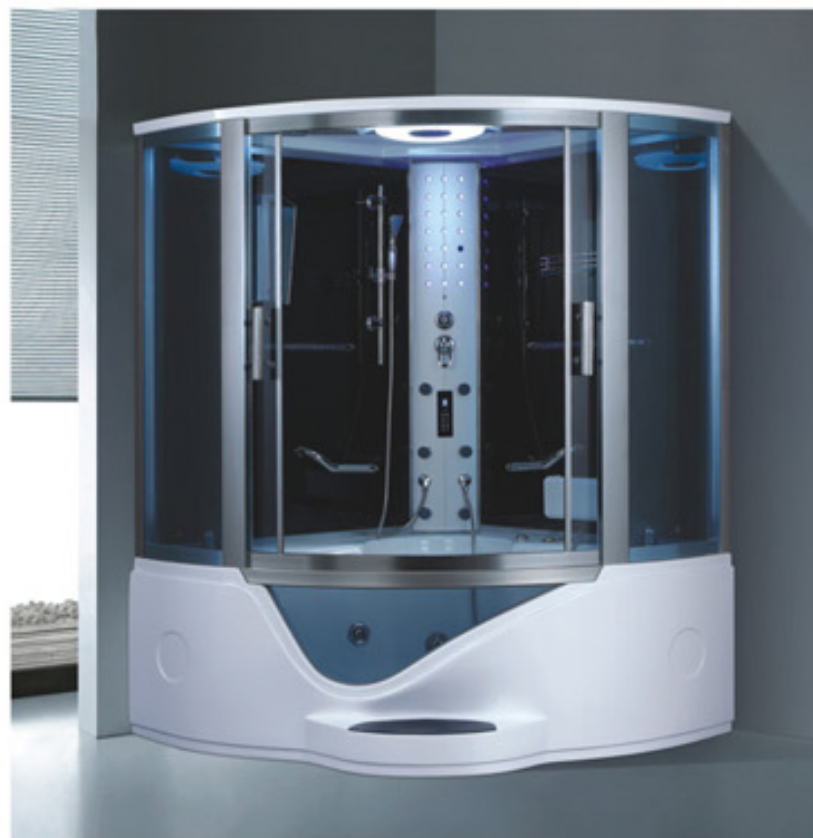

KB-807
1000x800x2150mm
1200x800x2150mm
1200x900x2150mm
左右弧 Left/Right Arc