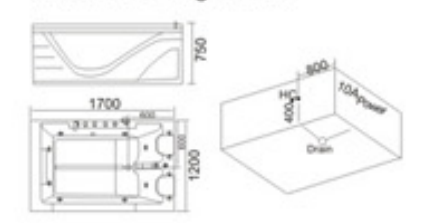

KB-326
1700x1200x750mm
左右裙 Left/Right Skirt

配置功能	Configured Functions
1x1.0HP 冲浪泵	1x1.0HP Surfing Pump
冷热水开关	Cold / Hot Water Switch
手提花洒	Lift the Flower Spread
浴缸去水	Drain Bathtub
冲浪喷嘴	Surf Nozzle
瀑布	Waterfalls