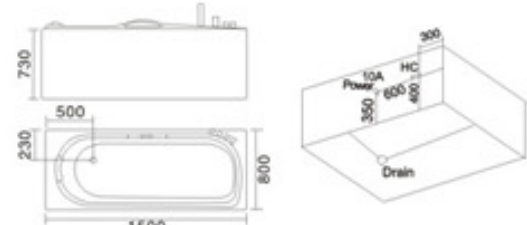

KB-471
1500x800x730mm
左右裙 Left/Right Skirt

配置功能	Configured Functions
1x1.0HP 冲浪泵	1x1.0HP Surfing Pump
冷热水开关	Cold / Hot Water Switch
手握花洒	Lift the Flower Spread
浴缸去水	Drain Bathtub
冲浪喷嘴	Surf Nozzle
瀑布	Waterfalls