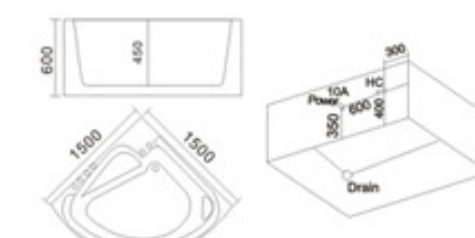

KB-475
1500x1500x600mm

配置功能	Configured Functions
1x1.0HP 冲浪泵	1x1.0HP Surfing Pump
冷热水开关	Cold / Hot Water Switch
手握花洒	Lift the Flower Spread
浴缸去水	Drain Bathtub
冲浪喷嘴	Surf Nozzle
瀑布	Waterfalls