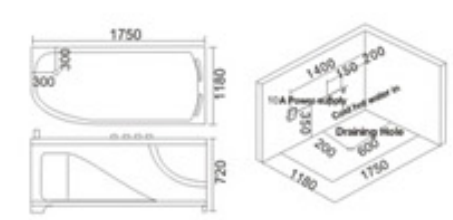

KB-343
1750x1180x720mm
左右裙 Left/Right Skirt

配置功能	Configured Functions
1x1.0HP 冲浪泵	1x1.0HP Surfing Pump
冷热水开关	Cold / Hot Water Switch
手握花洒	Lift the Flower Spread
浴缸去水	Drain Bathtub
冲浪喷嘴	Surf Nozzle
瀑布	Waterfalls