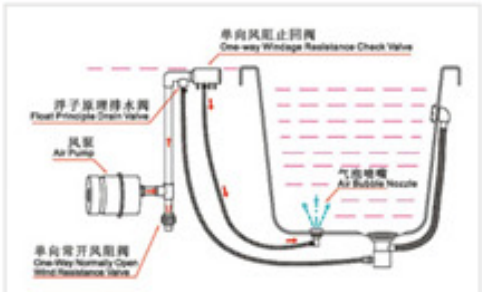

②泡泡浴系统管道原理图

Bubble Bath System Structure Principle