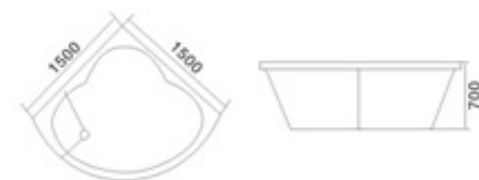

KB-3013
1500x1500x700mm

配置功能	Configured Functions
1x1.0HP 冲浪泵	1x1.0HP Surfing Pump
冷热水开关	Cold / Hot Water Switch
手控花洒	Lift the Flower Spread
浴缸去水	Drain Bathtub
冲浪喷嘴	Surf Nozzle
瀑布	Waterfalls