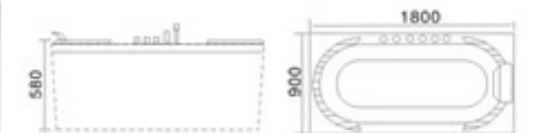

配置功能	Configured Functions
1x1.0HP 冲浪泵	1x1.0HP Surfing Pump
冷热水开关	Cold / Hot Water Switch
手控花洒	Lift the Flower Spread
浴缸去水	Drain Bathtub
冲浪喷嘴	Surf Nozzle
瀑布	Waterfalls