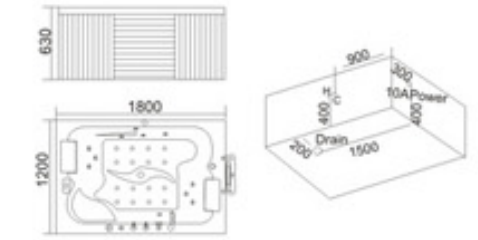

KB-609
1800x1200x630mm

配置功能	Configured Functions
1x1.0HP 冲浪泵	1x1.0HP Surfing Pump
冷热水开关	Cold / Hot Water Switch
手握花洒	Lift the Flower Spread
浴缸去水	Drain Bathtub
冲浪喷嘴	Surf Nozzle
瀑布	Waterfalls