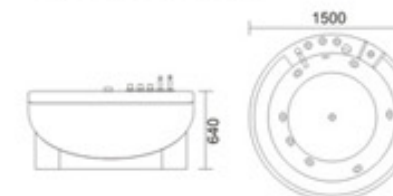

KB-370
1500x1500x640mm

配置功能 Configured Functions

1x1.0HP 冲浪水泵	1x1.0HP Hydro Massage Pump
冲浪大喷嘴6个	Big Hydro Massage Jets 6
瀑布	Waterfall
冷热水开关	Cold And Hot Water Faucet
浴缸去水	Bathtub Water Drainage
调节开关	Hydro Massage Adjustable Switch
启动开关	Power On/Off
泡泡浴(可选配)	Air Bubble (optional)
冲浪按摩浴	Hydro Massage
花洒淋浴	Hand Shower