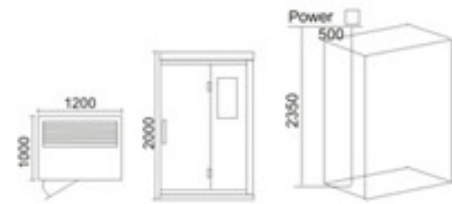

KB-1019 红松木  
1500x1000x2000mm  
可非标订做

KB-1020 红松木  
1500x1000x2000mm  
可非标订做

KB-1021 铁杉木  
1200x1000x2000mm  
可非标订做

KB-1022 铁杉木  
1200x1000x2000mm  
可非标订做

KB-1026 铁杉木  
1300x1100x2000mm  
可非标订做

KB-1027 红松木  
1200x1050x2000mm  
可非标订做