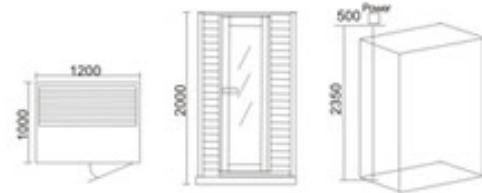

KB-1052 红松木  
1500x1200x2000mm  
可非标订做

KB-1053 红松木  
1800x1500x2000mm  
可非标订做

KB-1054 铁杉木无节  
1500x1100x2000mm  
可非标订做

KB-1055 铁杉木  
1800x1000x2000mm  
可非标订做

KB-1056 白松木  
1200x1000x2000mm  
可非标订做

KB-1057 白松木  
1500x1000x2000mm  
可非标订做