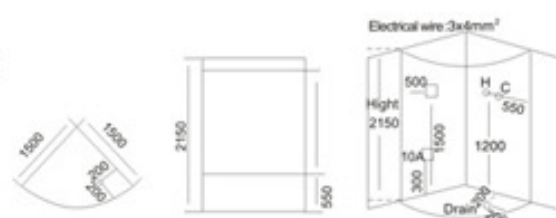

KB-807
1000x800x2150mm
1200x800x2150mm
1200x900x2150mm
左右弧 Left/Right Arc

配置功能

- 电脑控制面板
- 蒸汽浴 4.5KW
- 收音机
- 外接CD
- 温度显示/调节
- 时间显示/调节
- 排气扇
- 照明灯
- 背部针刺按摩
- 顶部花洒
- 活动花洒
- 功能转换
- 冲浪水力按摩
- 防溢保护
- 背部按摩
- 12寸TV DVD

Configured Functions

- Computered control panel
- Steam bath 4.5KW
- Radio
- CD connection
- Temperature indication/adjustment
- Time indication/adjustment
- Exhaust fan
- Illuminating lamp
- Back acupuncture massage
- Top shower
- Movable shower
- Functional changeover
- Water pressure massage
- Overflow protection
- Back massage