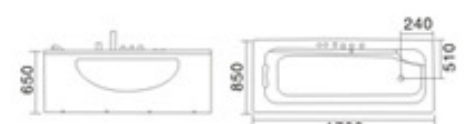

KB-466
1700x850x650mm
1500x850x650mm