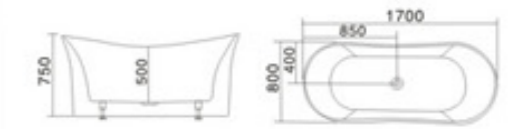

KB-528
1700x800x750mm