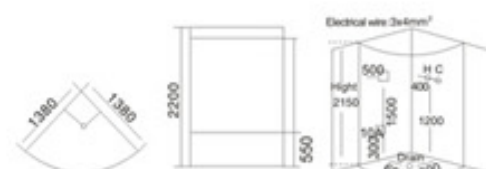

KB-893
1300x1300x2200mm
1380x1380x2200mm