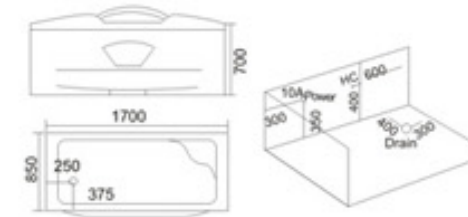

KB-395
1700x850x700mm

配置功能 Configured Functions

1x1.0HP 冲浪泵	1x1.0HP Surfing Pump
冷热水开关	Cold / Hot Water Switch
手提花洒	Lift the Flower Spread
浴缸去水	Drain Bathtub
冲浪喷嘴	Surf Nozzle
瀑布	Waterfalls