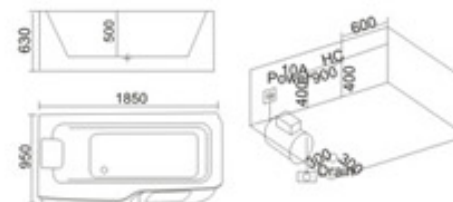

KB-624 瀑布缸  
1500x800x680mm  
1680x850x630mm  
1850x950x630mm

配置功能	Configured Functions
1x1.0HP 冲浪泵	1x1.0HP Surfing Pump
冷热水开关	Cold / Hot Water Switch
手提花洒	Lift the Flower Spread
浴缸去水	Drain Bathtub
冲浪喷嘴	Surf Nozzle
瀑布	Waterfalls