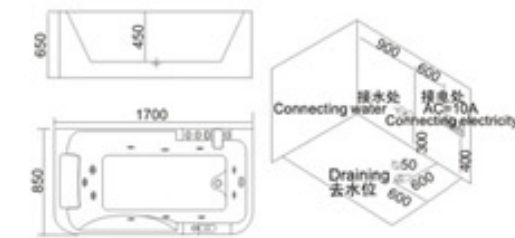

KB-620
1700x850x650mm
右裙 Right Skirt

配置功能 Configured Functions

1x1.0HP 冲浪泵	1x1.0HP Surfing Pump
冷热水开关	Cold / Hot Water Switch
手握花洒	Lift the Flower Spread
浴缸去水	Drain Bathtub
冲浪喷嘴	Surf Nozzle
瀑布	Waterfalls