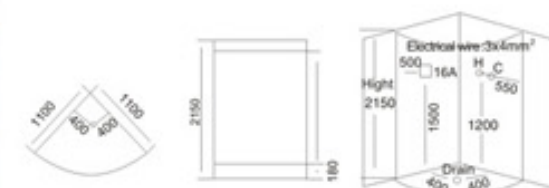

KB-821
1100x1100x2150mm