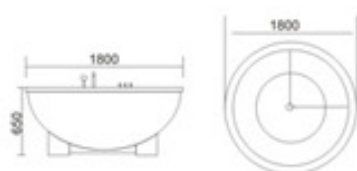

KB-365
1500x1500x650mm
1800x1800x650mm

配置功能 Configured Functions

1x1.0HP 冲浪泵	1x1.0HP Surfing Pump
冷热水开关	Cold / Hot Water Switch
手摆花洒	Lift the Flower Spread
浴缸去水	Drain Bathtub
冲浪喷嘴	Surf Nozzle
瀑布	Waterfalls