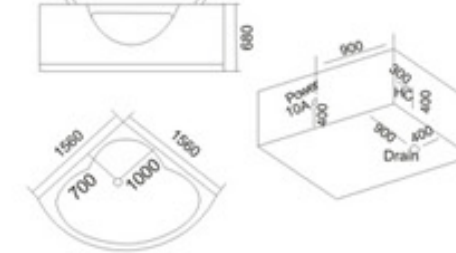

KB-450
1560x1560x680mm

配置功能	Configured Functions
1x1.0HP 冲浪泵	1x1.0HP Surfing Pump
冷热水开关	Cold / Hot Water Switch
手提花洒	Lift the Flower Spread
浴缸去水	Drain Bathtub
冲浪喷嘴	Surf Nozzle
瀑布	Waterfalls