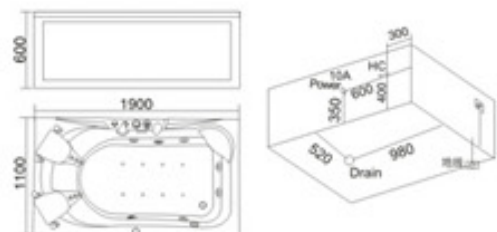

KB-441
1900x1100x600mm-双人
左右裙 Left/Right Skirt

配置功能	Configured Functions
1x1.0HP 冲浪泵	1x1.0HP Surfing Pump
冷热水开关	Cold / Hot Water Switch
手握花洒	Lift the Flower Spread
浴缸去水	Drain Bathtub
冲浪喷嘴	Surf Nozzle
瀑布	Waterfalls