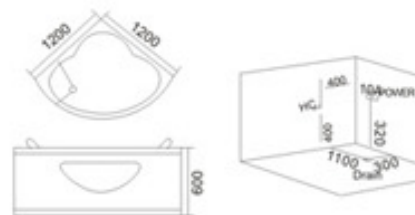

KB-382
1200x1200x600mm

配置功能	Configured Functions
1x1.0HP 冲浪泵	1x1.0HP Surfing Pump
冷热水开关	Cold / Hot Water Switch
手提花洒	Lift the Flower Spread
浴缸去水	Drain Bathtub
冲浪喷嘴	Surf Nozzle
瀑布	Waterfalls