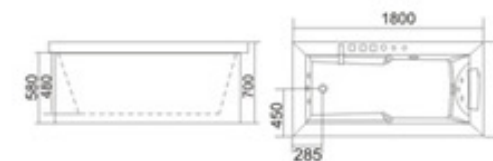

KB-485
1600x850x700mm
1800x880x700mm
左右裙 Left/Right Skirt

配置功能 Configured Functions

1x1.0HP 冲浪泵	1x1.0HP Surfing Pump
冷热水开关	Cold / Hot Water Switch
手握花洒	Lift the Flower Spread
浴缸去水	Drain Bathtub
冲浪喷嘴	Surf Nozzle
瀑布	Waterfalls