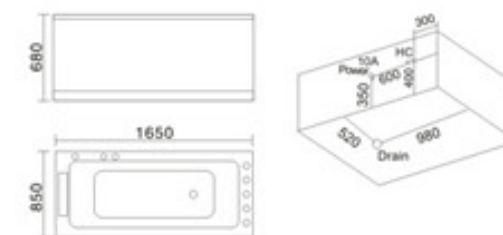

KB-479 瀑布缸
1650x850x680mm

配置功能	Configured Functions
1x1.0HP 冲浪泵	1x1.0HP Surfing Pump
冷热水开关	Cold / Hot Water Switch
手握花洒	Lift the Flower Spread
浴缸去水	Drain Bathtub
冲浪喷嘴	Surf Nozzle
瀑布	Waterfalls