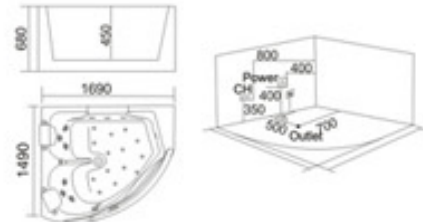

KB-637  
1690x1490x680mm

配置功能	Configured Functions
1x1.0HP 冲浪泵	1x1.0HP Surfing Pump
冷热水开关	Cold / Hot Water Switch
手提花洒	Lift the Flower Spread
浴缸去水	Drain Bathtub
冲浪喷嘴	Surf Nozzle
瀑布	Waterfalls

KB-641  
1550x1550x610mm  
1850x1850x610mm