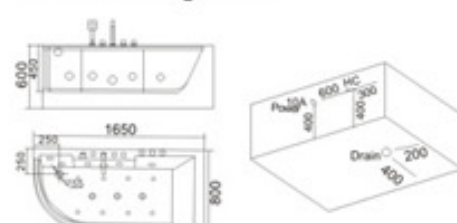

KB-321
1650x800x600mm
左右裙 Left/Right Skirt

配置功能	Configured Functions
1x1.0HP 冲浪泵	1x1.0HP Surfing Pump
冷热水开关	Cold / Hot Water Switch
手提花洒	Lift the Flower Spread
浴缸去水	Drain Bathtub
冲浪喷嘴	Surf Nozzle
瀑布	Waterfalls