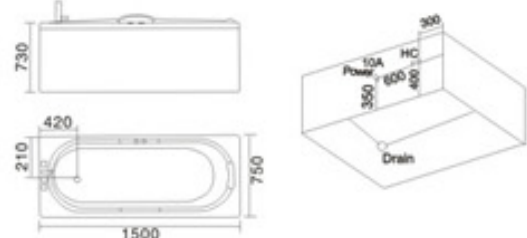

KB-472
1500x750x730mm

配置功能	Configured Functions
1x1.0HP 冲浪泵	1x1.0HP Surfing Pump
冷热水开关	Cold / Hot Water Switch
手握花洒	Lift the Flower Spread
浴缸去水	Drain Bathtub
冲浪喷嘴	Surf Nozzle
瀑布	Waterfalls