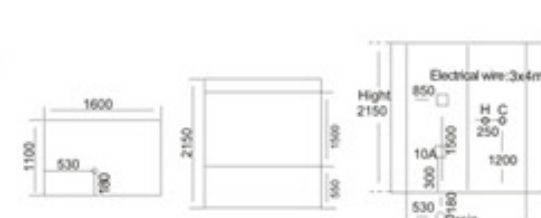

配置功能

- 电脑控制面板
- 蒸汽浴 4.5KW
- 收音机
- 外接CD
- 温度显示/调节
- 时间显示/调节
- 排气扇
- 照明灯
- 背部针刺按摩
- 顶部花洒
- 活动花洒
- 功能转换
- 冲浪水力按摩
- 防溢保护
- 背部按摩
- 12寸TV DVD

Configured Functions

- Computered control panel
- Steam bath 4.5KW
- Radio
- CD connection
- Temperature indication/adjustment
- Time indication/adjustment
- Exhaust fan
- Illuminating lamp
- Back acupuncture massage
- Top shower
- Movable shower
- Functional changeover
- Water pressure massage
- Overflow protection
- Back massage