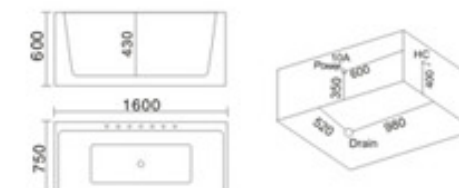

KB-498
1300x700x600mm
1400x700x600mm
1500x750x600mm
1600x750x600mm
1700x750x600mm
一体缸, 瀑布缸