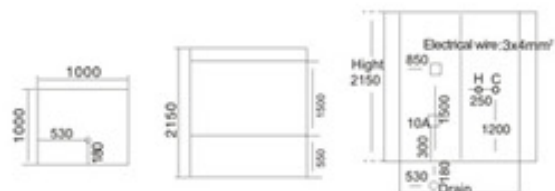

KB-894
1000x1000x2150mm

配置功能	Configured Functions
电脑控制面板	Computerized control panel
蒸汽浴 3KW	Steam bath 3KW
收音机	Radio
外接CD	CD connection
温度显示/调节	Temperature indication/adjustment
时间显示/调节	Time indication/adjustment
排气扇	Exhaust fan
照明灯	Illuminating lamp
背部针刺按摩	Back acupuncture massage
顶部花洒	Top shower
活动花洒	Movable shower
功能转换	Functional changeover
冲浪水力按摩	Water pressure massage
防溢保护	Overflow protection
背部按摩	Back massage