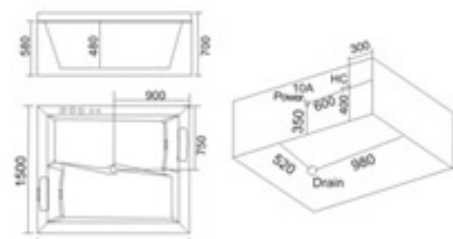

KB-484
1800x1500x700mm

配置功能 Configured Functions

1x1.0HP 冲浪泵	1x1.0HP Surfing Pump
冷热水开关	Cold / Hot Water Switch
手握花洒	Lift the Flower Spread
浴缸去水	Drain Bathtub
冲浪喷嘴	Surf Nozzle
瀑布	Waterfalls