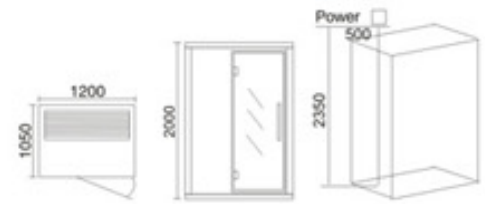

KB-1019 红松木  
1500x1000x2000mm  
可非标订做

KB-1020 红松木  
1500x1000x2000mm  
可非标订做

KB-1021 铁杉木  
1200x1000x2000mm  
可非标订做

KB-1022 铁杉木  
1200x1000x2000mm  
可非标订做

KB-1026 铁杉木  
1300x1100x2000mm  
可非标订做

KB-1027 红松木  
1200x1050x2000mm  
可非标订做