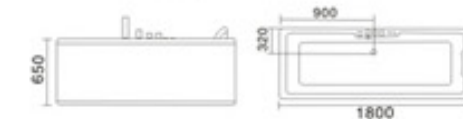

KB-468
1400x850x650mm
1500x850x650mm
1600x850x650mm
1700x850x650mm
1800x850x650mm
左右裙 Left/Right Skirt