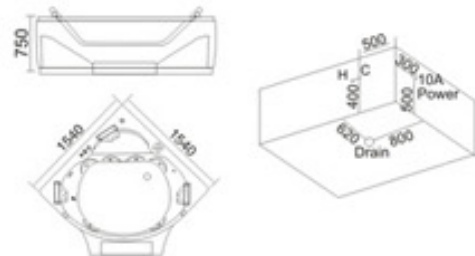

KB-625  
1500x1500x690mm

配置功能	Configured Functions
1x1.0HP 冲浪泵	1x1.0HP Surfing Pump
冷热水开关	Cold / Hot Water Switch
手提花洒	Lift the Flower Spread
浴缸去水	Drain Bathtub
冲浪喷嘴	Surf Nozzle
瀑布	Waterfalls

KB-626  
1540x1540x750mm