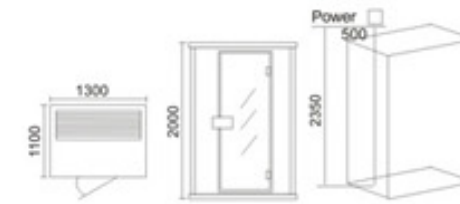

KB-1019 红松木  
1500x1000x2000mm  
可非标订做

KB-1020 红松木  
1500x1000x2000mm  
可非标订做

KB-1021 铁杉木  
1200x1000x2000mm  
可非标订做

KB-1022 铁杉木  
1200x1000x2000mm  
可非标订做

KB-1026 铁杉木  
1300x1100x2000mm  
可非标订做

KB-1027 红松木  
1200x1050x2000mm  
可非标订做