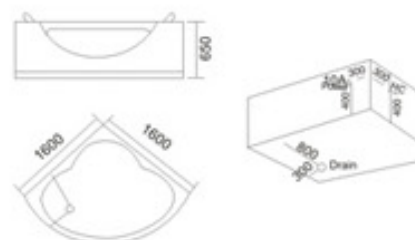

KB-383
1600x1600x650mm

配置功能	Configured Functions
1x1.0HP 冲浪泵	1x1.0HP Surfing Pump
冷热水开关	Cold / Hot Water Switch
手提花洒	Lift the Flower Spread
浴缸去水	Drain Bathtub
冲浪喷嘴	Surf Nozzle
瀑布	Waterfalls