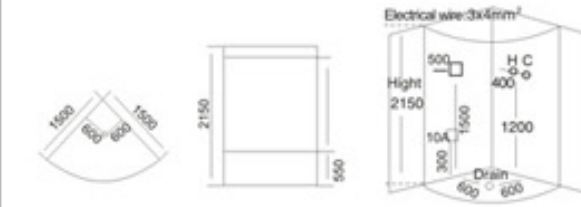

KB-838 TV DVD
1500x1500x2150mm