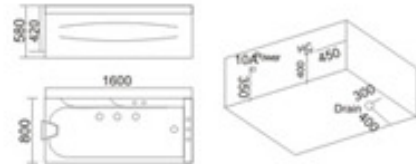

KB-405
1400x700x580mm
1500x700x580mm
1600x700x580mm
1600x800x580mm
左右裙 Left/Right Skirt

配置功能	Configured Functions
1x1.0HP 冲浪泵	1x1.0HP Surfing Pump
冷热水开关	Cold / Hot Water Switch
手握花洒	Lift the Flower Spread
浴缸去水	Drain Bathtub
冲浪喷嘴	Surf Nozzle
瀑布	Waterfalls