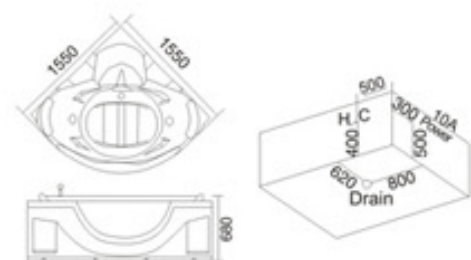

KB-452
1550x1550x680mm

配置功能	Configured Functions
1x1.0HP 冲浪泵	1x1.0HP Surfing Pump
冷热水开关	Cold / Hot Water Switch
手握花洒	Lift the Flower Spread
浴缸去水	Drain Bathtub
冲浪喷嘴	Surf Nozzle
瀑布	Waterfalls