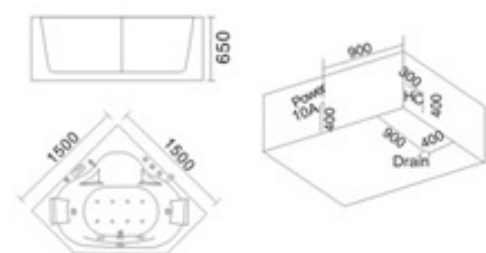

KB-447
1500x1500x650mm

配置功能	Configured Functions
1x1.0HP 冲浪泵	1x1.0HP Surfing Pump
冷热水开关	Cold / Hot Water Switch
手提花洒	Lift the Flower Spread
浴缸去水	Drain Bathtub
冲浪喷嘴	Surf Nozzle
瀑布	Waterfalls