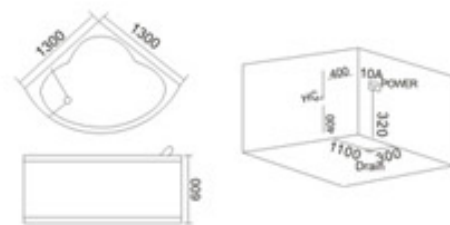

KB-420
1300x1300x600mm

配置功能	Configured Functions
1x1.0HP 冲浪泵	1x1.0HP Surfing Pump
冷热水开关	Cold / Hot Water Switch
手提花洒	Lift the Flower Spread
浴缸去水	Drain Bathtub
冲浪喷嘴	Surf Nozzle
瀑布	Waterfalls