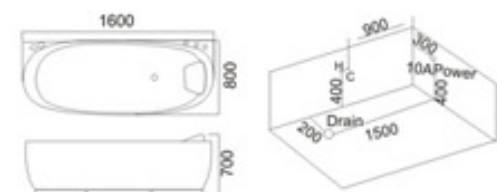

KB-615
1600x800x700mm

配置功能 Configured Functions

1x1.0HP 冲浪泵	1x1.0HP Surfing Pump
冷热水开关	Cold / Hot Water Switch
手握花洒	Lift the Flower Spread
浴缸去水	Drain Bathtub
冲浪喷嘴	Surf Nozzle
瀑布	Waterfalls