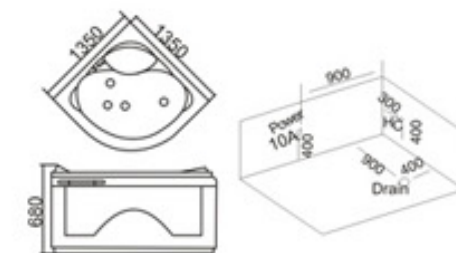

KB-432
1350x1350x680mm

配置功能	Configured Functions
1x1.0HP 冲浪泵	1x1.0HP Surfing Pump
冷热水开关	Cold / Hot Water Switch
手提花洒	Lift the Flower Spread
浴缸去水	Drain Bathtub
冲浪喷嘴	Surf Nozzle
瀑布	Waterfalls