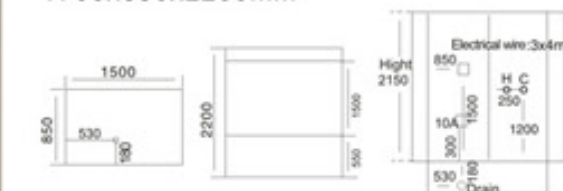

KB-896
1400x850x2200mm
1500x850x2200mm
1700x850x2200mm