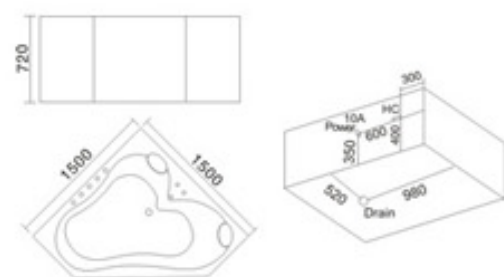

KB-476
1500x1500x720mm
一体缸

配置功能	Configured Functions
1x1.0HP 冲浪泵	1x1.0HP Surfing Pump
冷热水开关	Cold / Hot Water Switch
手握花洒	Lift the Flower Spread
浴缸去水	Drain Bathtub
冲浪喷嘴	Surf Nozzle
瀑布	Waterfalls