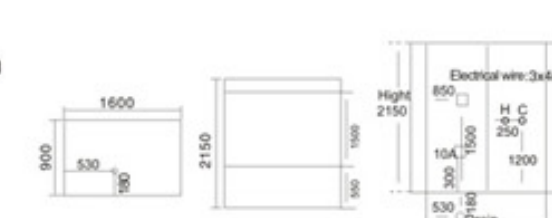

配置功能

- 电脑控制面板
- 蒸汽浴 4.5KW
- 收音机
- 外接CD
- 温度显示/调节
- 时间显示/调节
- 排气扇
- 照明灯
- 背部针刺按摩
- 顶部花洒
- 活动花洒
- 功能转换
- 冲浪水力按摩
- 防溢保护
- 背部按摩
- 12寸TV DVD

Configured Functions

- Computered control panel
- Steam bath 4.5KW
- Radio
- CD connection
- Temperature indication/adjustment
- Time indication/adjustment
- Exhaust fan
- Illuminating lamp
- Back acupuncture massage
- Top shower
- Movable shower
- Functional changeover
- Water pressure massage
- Overflow protection
- Back massage