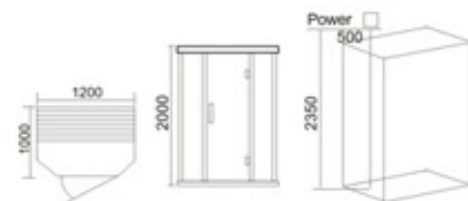

KB-1013 白松木  
1200x1000x2000mm  
可非标订做

KB-1014 铁杉木  
1200x1000x2000mm  
可非标订做

KB-1017 红松木  
1500x1000x2000mm  
可非标订做

KB-1018 红松木  
1800x1500x2000mm  
可非标订做

KB-1015 铁杉木  
1200x1000x2000mm  
可非标订做

KB-1016 铁杉木  
1800x1000x2000mm  
可非标订做