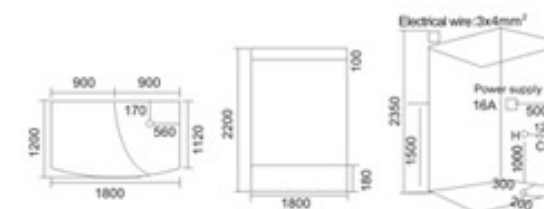

KB-949
1800x1200x2200mm

配置功能	Configured Functions
智能触摸式大液晶显示屏	Smart touch-large LCD screen
桑拿浴 3KW	Sauna 3KW
蒸汽浴 3KW	Steam bath 3KW
收音机	Radio
外接CD	CD connection
温度显示/调节	Temperature indication / adjustment
时间显示/调节	Time indication / adjustment
排气扇	Exhaust fan
照明灯	Illuminating lamp
背景灯	Background light
背部针刺按摩	Back acupuncture massage
顶部花洒	Top shower
活动花洒	Hand shower
功能转换	Functional changeover switch
脚部按摩	Foot massage