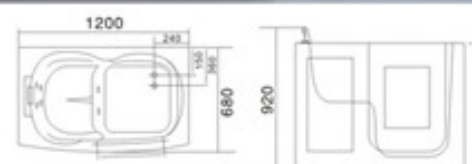

KB-2010
1000x780x950mm