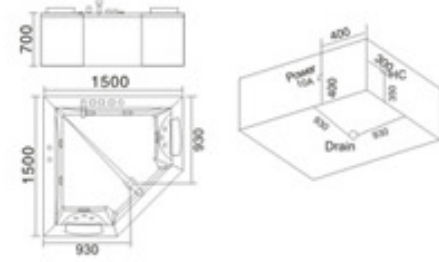

KB-3006
1500x1500x700mm
1800x1800x700mm

配置功能	Configured Functions
1x1.0HP 冲浪泵	1x1.0HP Surfing Pump
冷热水开关	Cold / Hot Water Switch
手提花洒	Lift the Flower Spread
浴缸去水	Drain Bathtub
冲浪喷嘴	Surf Nozzle
瀑布	Waterfalls