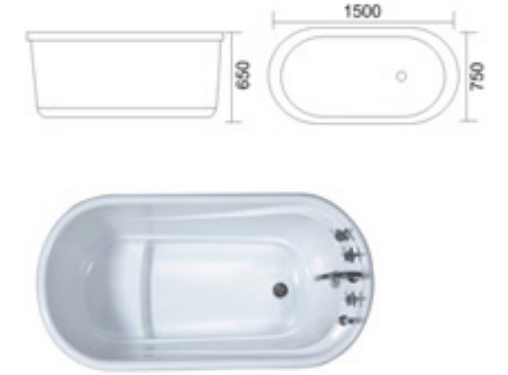

# Modern Bathtub Series

现代缸系列

KB-501  
1200x1200x580mm  
1300x1300x580mm  
1500x1500x580mm  
1620x1620x580mm

KB-502黑色  
1350x1350x640mm  
1500x1500x640mm

KB-503  
1700x800x600mm

KB-504  
1200x750x650mm  
1300x750x650mm  
1400x750x650mm  
1500x750x650mm