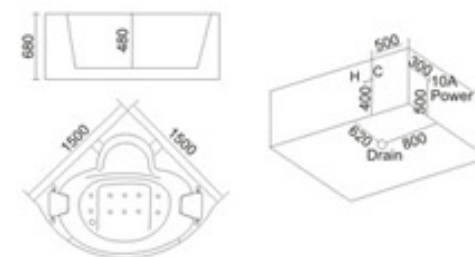

KB-629
1500x1500x680mm

配置功能	Configured Functions
1x1.0HP 冲浪泵	1x1.0HP Surfing Pump
冷热水开关	Cold / Hot Water Switch
手提花洒	Lift the Flower Spread
浴缸去水	Drain Bathtub
冲浪喷嘴	Surf Nozzle
瀑布	Waterfalls