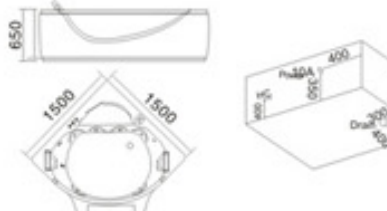

KB-359
1500x1500x650mm

配置功能	Configured Functions
1x1.0HP 冲浪泵	1x1.0HP Surfing Pump
冷热水开关	Cold / Hot Water Switch
手提花洒	Lift the Flower Spread
浴缸去水	Drain Bathtub
冲浪喷嘴	Surf Nozzle
瀑布	Waterfalls