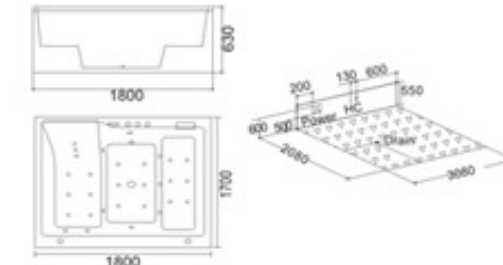

KB-3010
1800x1700x630mm

配置功能	Configured Functions
1x1.0HP 冲浪泵	1x1.0HP Surfing Pump
冷热水开关	Cold / Hot Water Switch
手提花洒	Lift the Flower Spread
浴缸去水	Drain Bathtub
冲浪喷嘴	Surf Nozzle
瀑布	Waterfalls