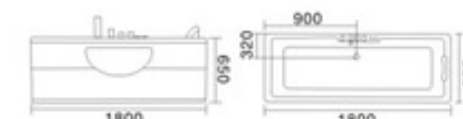

KB-467
1400x850x650mm
1500x850x650mm
1600x850x650mm
1700x850x650mm
1800x850x650mm
左右裙 Left/Right Skirt