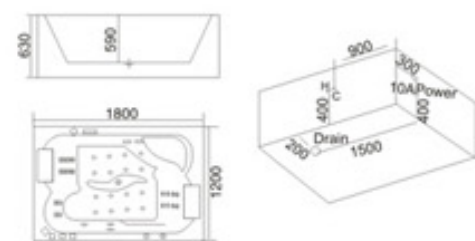

KB-613
1800x1200x630mm

配置功能 Configured Functions

1x1.0HP 冲浪泵	1x1.0HP Surfing Pump
冷热水开关	Cold / Hot Water Switch
手握花洒	Lift the Flower Spread
浴缸去水	Drain Bathtub
冲浪喷嘴	Surf Nozzle
瀑布	Waterfalls