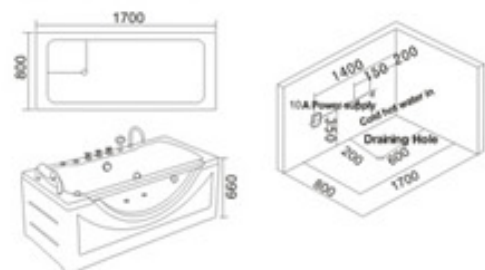

KB-342
1700x800x660mm
左右裙 Left/Right Skirt

配置功能	Configured Functions
1x1.0HP 冲浪泵	1x1.0HP Surfing Pump
冷热水开关	Cold / Hot Water Switch
手握花洒	Lift the Flower Spread
浴缸去水	Drain Bathtub
冲浪喷嘴	Surf Nozzle
瀑布	Waterfalls