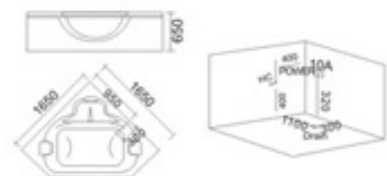

KB-357
1500x1500x650mm
1650x1650x650mm