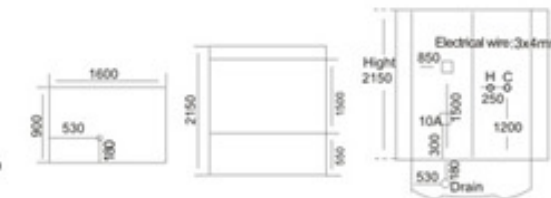

KB-805  
1200x900x2200mm

KB-806  
1200x800x2150mm  
左右裙 Left/Right Skirt

KB-807  
1000x800x2150mm  
1200x800x2150mm  
1200x900x2150mm  
左右弧 Left/Right Arc

KB-811 TV DVD  
1600x900x2150mm  
左右裙 Left/Right Skirt