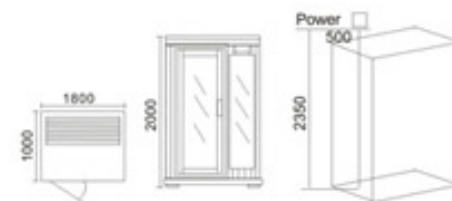

KB-1013 白松木  
1200x1000x2000mm  
可非标订做

KB-1014 铁杉木  
1200x1000x2000mm  
可非标订做

KB-1017 红松木  
1500x1000x2000mm  
可非标订做

KB-1018 红松木  
1800x1500x2000mm  
可非标订做

KB-1015 铁杉木  
1200x1000x2000mm  
可非标订做

KB-1016 铁杉木  
1800x1000x2000mm  
可非标订做