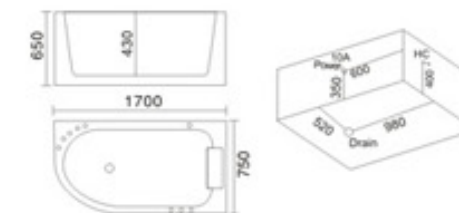

KB-497
1700x750x650mm
一体缸, 瀑布缸

配置功能	Configured Functions
1x1.0HP 冲浪泵	1x1.0HP Surfing Pump
冷热水开关	Cold / Hot Water Switch
手提花洒	Lift the Flower Spread
浴缸去水	Drain Bathtub
冲浪喷嘴	Surf Nozzle
瀑布	Waterfalls