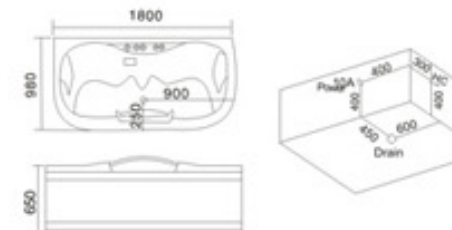

KB-410
1800x980x650mm

配置功能	Configured Functions
1x1.0HP 冲浪泵	1x1.0HP Surfing Pump
冷热水开关	Cold / Hot Water Switch
手握花洒	Lift the Flower Spread
浴缸去水	Drain Bathtub
冲浪喷嘴	Surf Nozzle
瀑布	Waterfalls