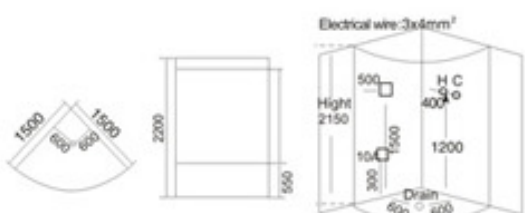

KB-841
1500x1500x2200mm