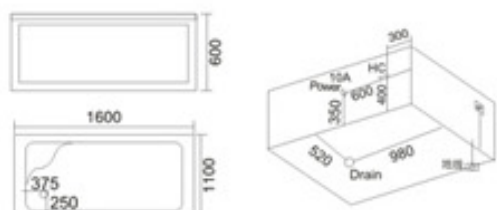

KB-440
1600x1100x600mm
左右裙 Left/Right Skirt

配置功能	Configured Functions
1x1.0HP 冲浪泵	1x1.0HP Surfing Pump
冷热水开关	Cold / Hot Water Switch
手握花洒	Lift the Flower Spread
浴缸去水	Drain Bathtub
冲浪喷嘴	Surf Nozzle
瀑布	Waterfalls