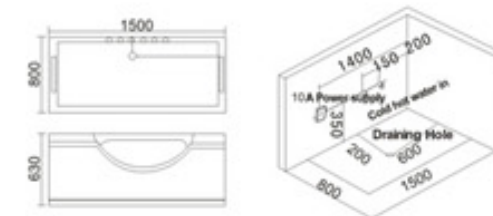

配置功能	Configured Functions
1x1.0HP 冲浪泵	1x1.0HP Surfing Pump
冷热水开关	Cold / Hot Water Switch
手提花洒	Lift the Flower Spread
浴缸去水	Drain Bathtub
冲浪喷嘴	Surf Nozzle
瀑布	Waterfalls