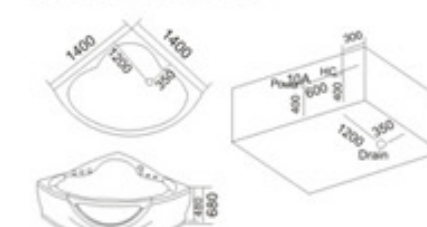

KB-322
1400x1400x680mm
1500x1500x700mm

配置功能	Configured Functions
1x1.0HP 冲浪泵	1x1.0HP Surfing Pump
冷热水开关	Cold / Hot Water Switch
手提花洒	Lift the Flower Spread
浴缸去水	Drain Bathtub
冲浪喷嘴	Surf Nozzle
瀑布	Waterfalls