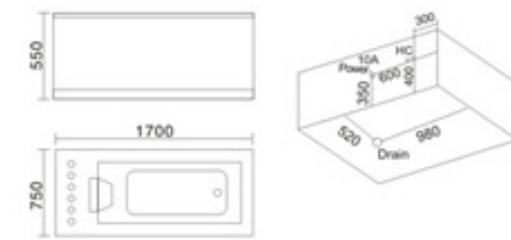

KB-487
1700x750x550mm

配置功能 Configured Functions

1x1.0HP 冲浪泵	1x1.0HP Surfing Pump
冷热水开关	Cold / Hot Water Switch
手握花洒	Lift the Flower Spread
浴缸去水	Drain Bathtub
冲浪喷嘴	Surf Nozzle
瀑布	Waterfalls