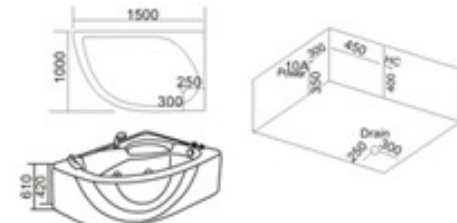

KB-352
1500x1000x610mm
左右裙 Left/Right Skirt

配置功能	Configured Functions
1x1.0HP 冲浪泵	1x1.0HP Surfing Pump
冷热水开关	Cold / Hot Water Switch
手提花洒	Lift the Flower Spread
浴缸去水	Drain Bathtub
冲浪喷嘴	Surf Nozzle
瀑布	Waterfalls