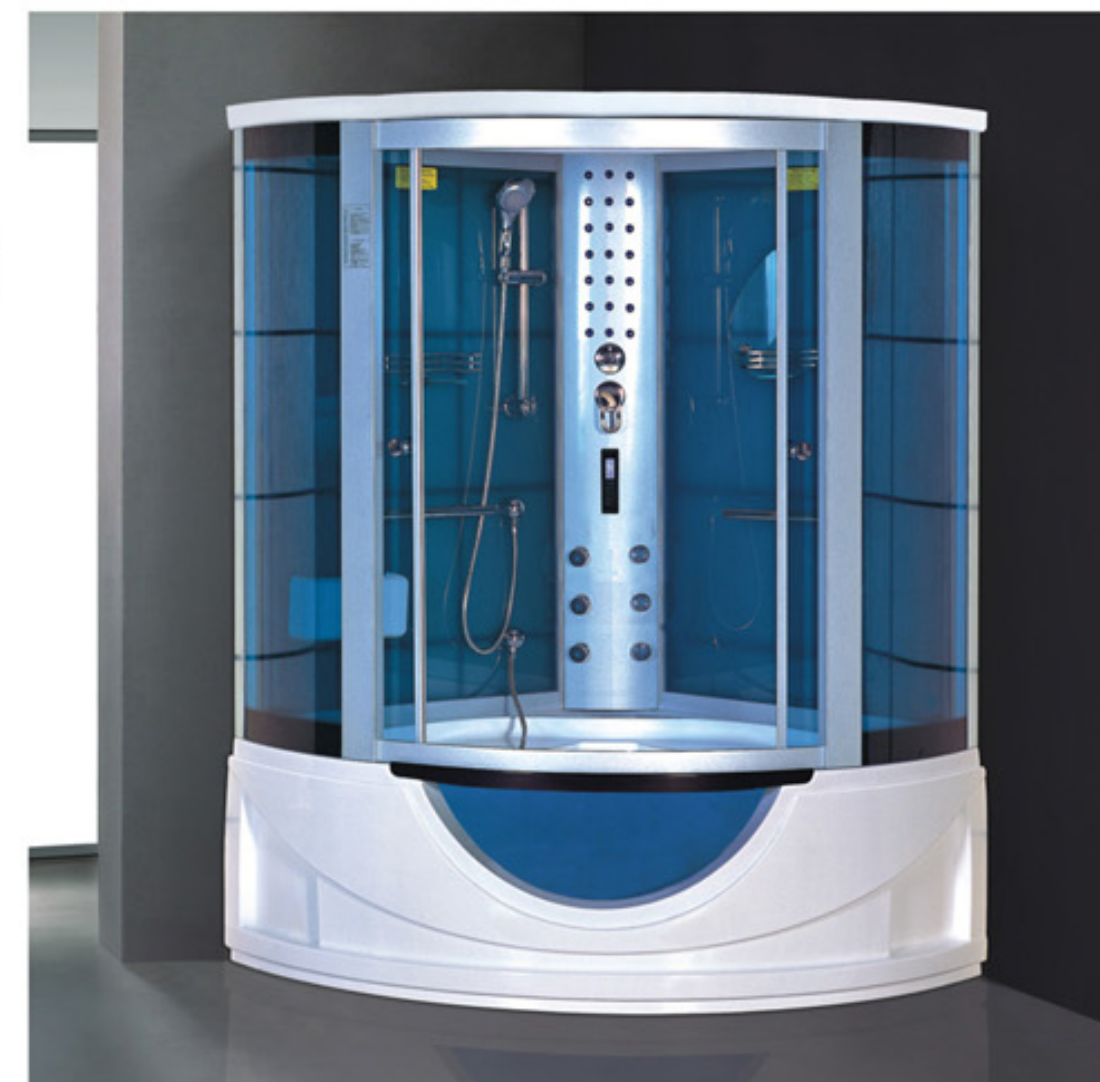

KB-893  
1300x1300x2200mm  
1380x1380x2200mm

配置功能

- 电脑控制面板
- 蒸汽浴 3KW
- 收音机
- 外接CD
- 温度显示/调节
- 时间显示/调节
- 排气扇
- 照明灯
- 背部针刺按摩
- 顶部花洒
- 活动花洒
- 功能转换
- 冲浪水力按摩
- 防溢保护
- 背部按摩

Configured Functions

- Computerized control panel
- Steam bath 3KW
- Radio
- CD connection
- Temperature indication/adjustment
- Time indication/adjustment
- Exhaust fan
- Illuminating lamp
- Back acupuncture massage
- Top shower
- Movable shower
- Functional changeover
- Water pressure massage
- Overflow protection
- Back massage