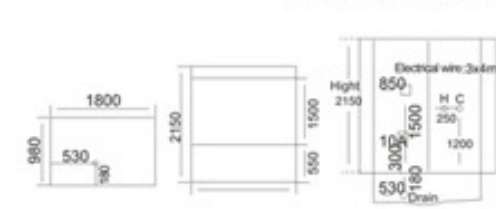

Configured Functions

Computerized control panel
Steam bath 4.5KW
Radio
CD connection
Temperature indication/adjustment
Time indication/adjustment
Exhaust fan
Illuminating lamp
Back acupuncture massage
Top shower
Movable shower
Functional changeover
Water pressure massage
Overflow protection
Back massage

KB-817-1
1800x980x2150mm